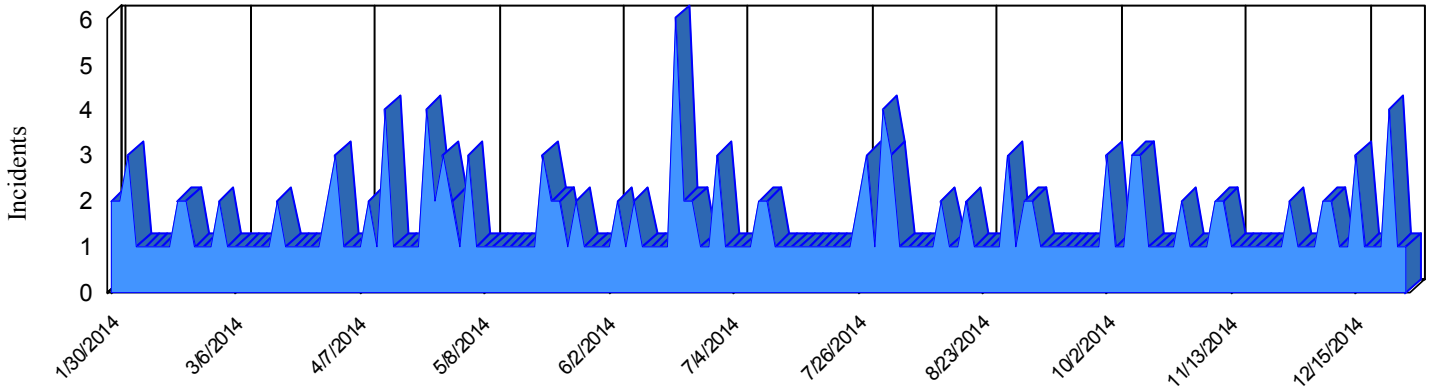

Station Incident Summary

Station **51**

01/30/2014 to 12/29/2014

SLU

Total Calls for this Report 230

Incidents by Day

Incidents by Day of the Week

Incidents by Month

Incidents by Hour

The source of this data is submitted by CAL FIRE through the Computer Aided Dispatch (CAD) system. The data is an estimate and may possibly change. Total statistics on this report are not final, and may not match any other fire statistics provided by CAL FIRE / San Luis Obispo County Fire.