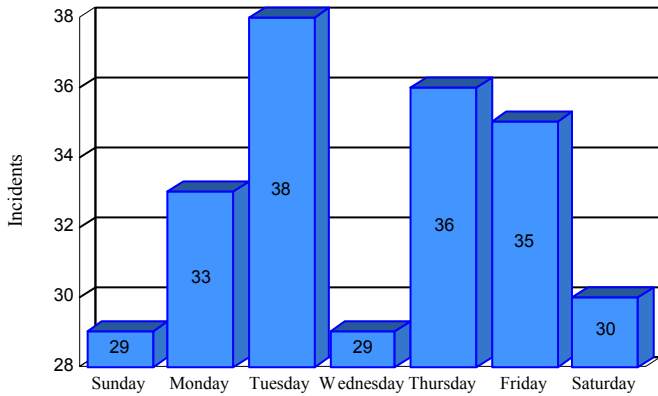

Station Incident Summary

Station **51**

01/30/2014 to 12/29/2014

SLU

Total Calls for this Report 230

Incidents by Day

Incidents by Day of the Week

Incidents by Month