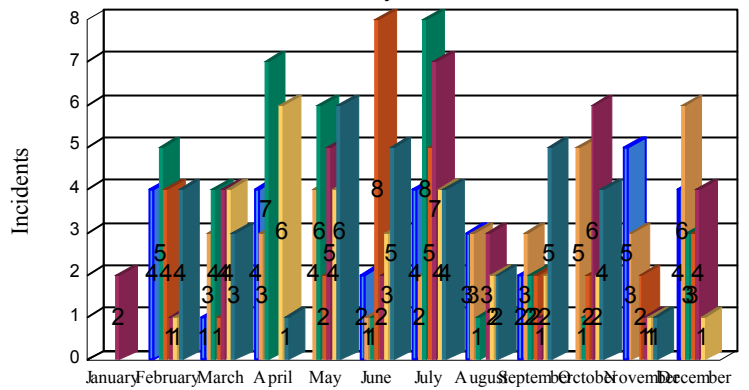

Station Incident Summary

Station **51**

01/30/2014 to 12/29/2014

SLU

Total Calls for this Report 230

Incidents by Day

Incidents by Day of the Week

Incidents by Month