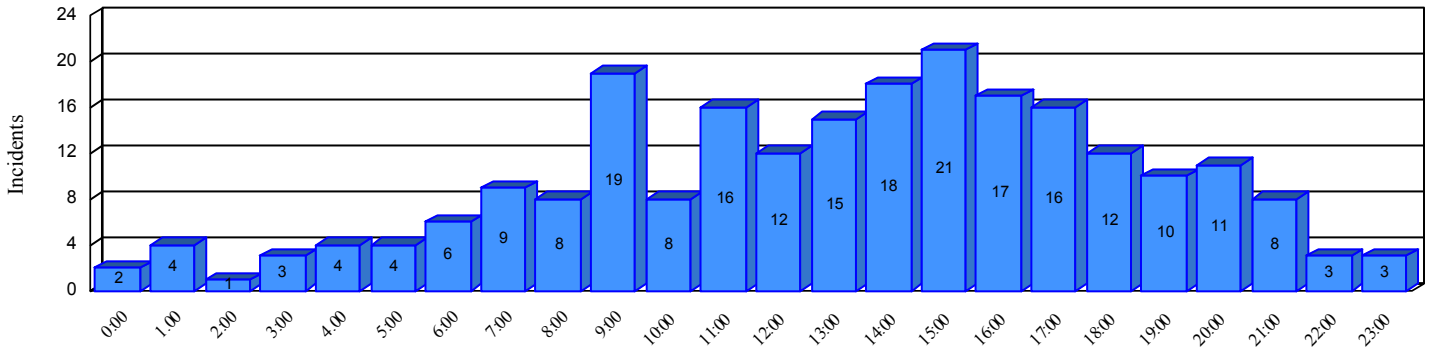

Station Incident Summary

Station **51**

01/30/2014 to 12/29/2014

SLU

Total Calls for this Report 230

Incidents by Day

Incidents by Day of the Week

Incidents by Month

Incidents by Hour

The source of this data is submitted by CAL FIRE through the Computer Aided Dispatch (CAD) system. The data is an estimate and may possibly change. Total statistics on this report are not final, and may not match any other fire statistics provided by CAL FIRE / San Luis Obispo County Fire.