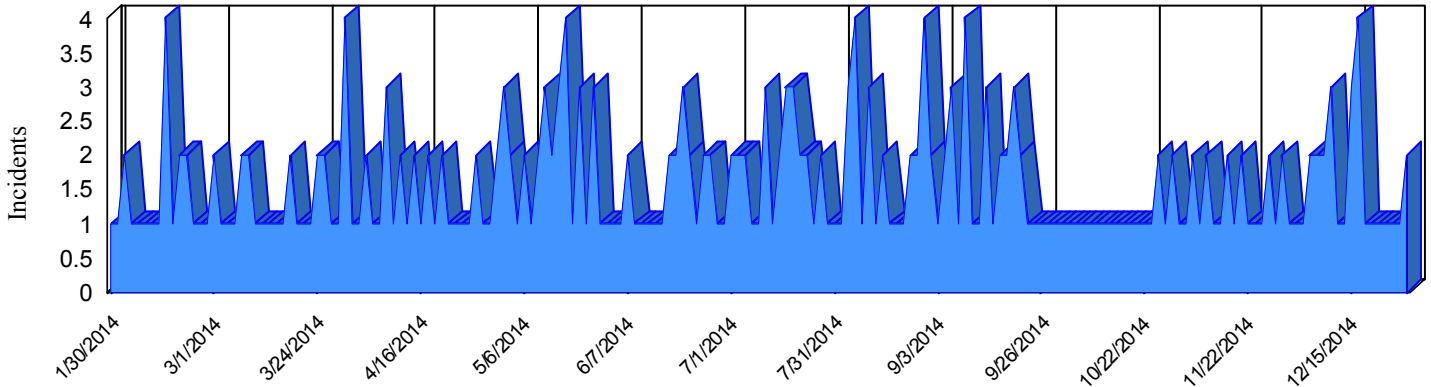

Station Incident Summary

Station **50**

01/30/2014 to 12/31/2014

SLU

Total Calls for this Report 297

Incidents by Day

Incidents by Day of the Week

Incidents by Month

Incidents by Hour

The source of this data is submitted by CAL FIRE through the Computer Aided Dispatch (CAD) system. The data is an estimate and may possibly change. Total statistics on this report are not final, and may not match any other fire statistics provided by CAL FIRE / San Luis Obispo County Fire.