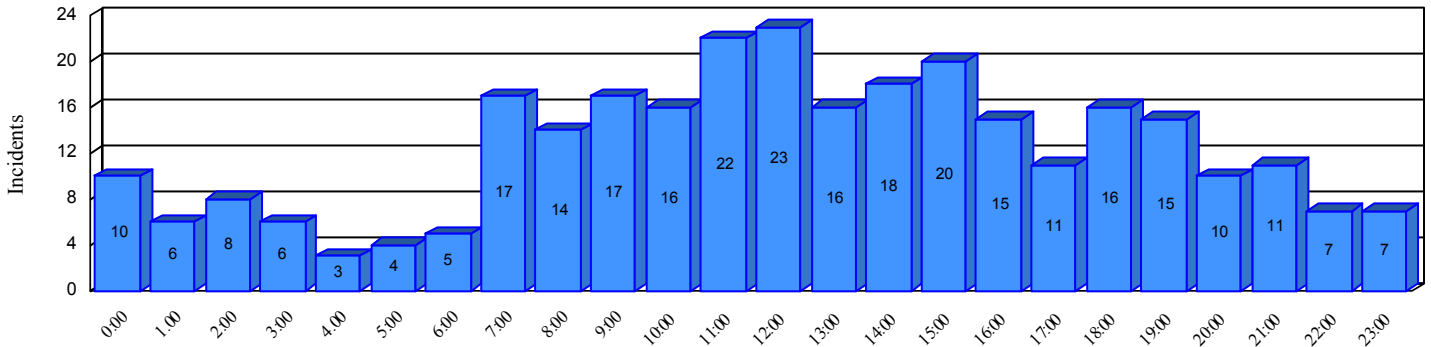

Station Incident Summary

Station **50**

01/30/2014 to 12/31/2014

SLU

Total Calls for this Report 297

Incidents by Day

Incidents by Day of the Week

Incidents by Month

Incidents by Hour

The source of this data is submitted by CAL FIRE through the Computer Aided Dispatch (CAD) system. The data is an estimate and may possibly change. Total statistics on this report are not final, and may not match any other fire statistics provided by CAL FIRE / San Luis Obispo County Fire.