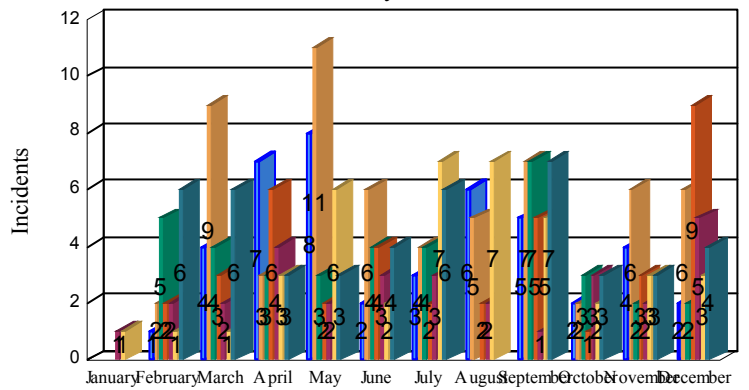

Station Incident Summary

Station **50**

01/30/2014 to 12/31/2014

SLU

Total Calls for this Report 297

Incidents by Day

Incidents by Day of the Week

Incidents by Month