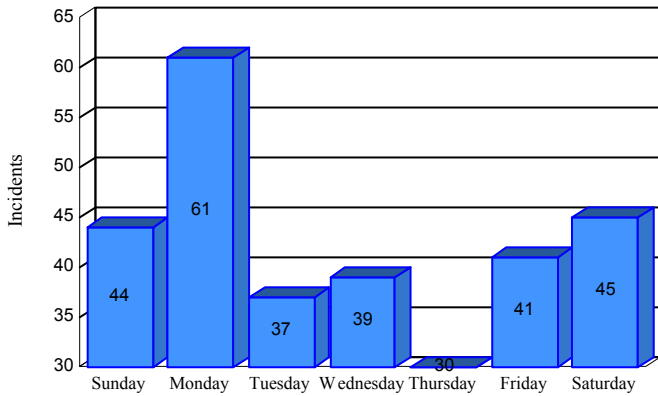

Station Incident Summary

Station **50**

01/30/2014 to 12/31/2014

SLU

Total Calls for this Report 297

Incidents by Day

Incidents by Day of the Week

Incidents by Month