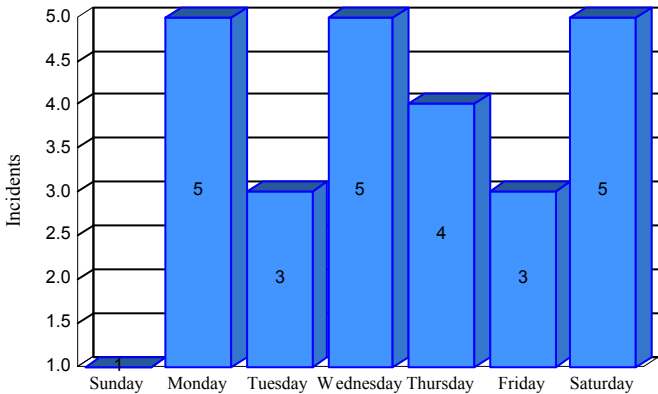

Station Incident Summary

Station **41**

05/13/2014 to 11/25/2014

SLU

Total Calls for this Report 26

Incidents by Day

Incidents by Day of the Week

Incidents by Month

Incidents by Hour

The source of this data is submitted by CAL FIRE through the Computer Aided Dispatch (CAD) system. The data is an estimate and may possibly change. Total statistics on this report are not final, and may not match any other fire statistics provided by CAL FIRE / San Luis Obispo County Fire.