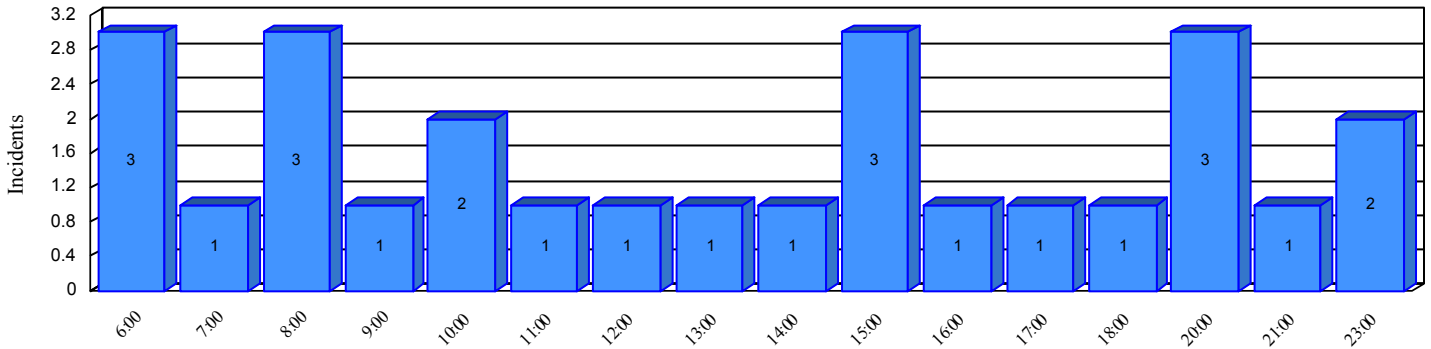

Incidents by Hour