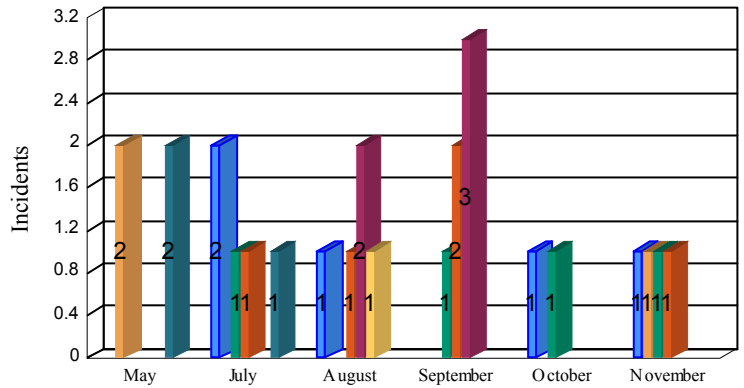

Station Incident Summary

Station **41**

05/13/2014 to 11/25/2014

SLU

Total Calls for this Report 26

Incidents by Day

Incidents by Day of the Week

Incidents by Month