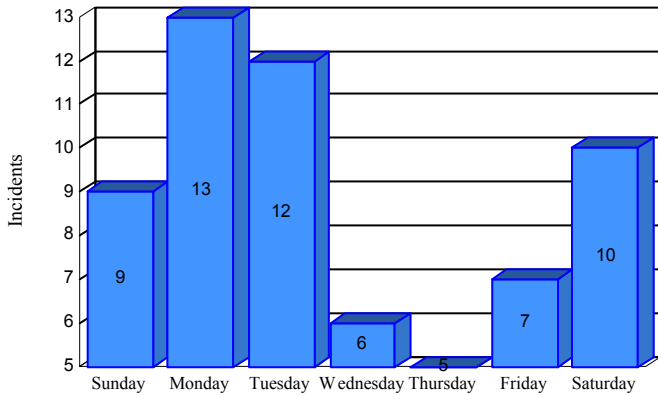

Station Incident Summary

Station **35**

04/15/2014 to 12/01/2014

SLU

Total Calls for this Report 62

Incidents by Day

Incidents by Day of the Week

Incidents by Month

Incidents by Hour

The source of this data is submitted by CAL FIRE through the Computer Aided Dispatch (CAD) system. The data is an estimate and may possibly change. Total statistics on this report are not final, and may not match any other fire statistics provided by CAL FIRE / San Luis Obispo County Fire.