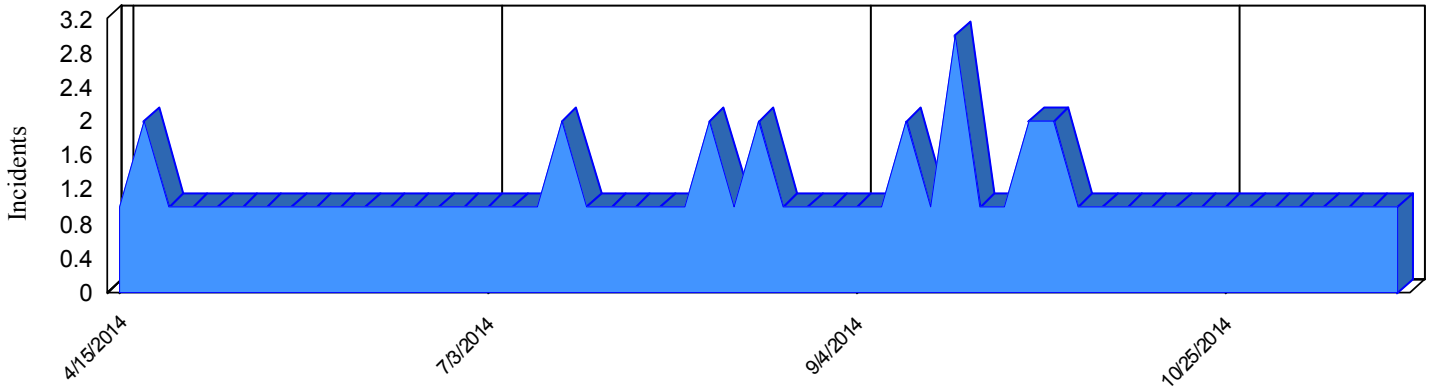

Station Incident Summary

Station **35**

04/15/2014 to 12/01/2014

SLU

Total Calls for this Report 62

Incidents by Day

Incidents by Day of the Week

Incidents by Month

Incidents by Hour

The source of this data is submitted by CAL FIRE through the Computer Aided Dispatch (CAD) system. The data is an estimate and may possibly change. Total statistics on this report are not final, and may not match any other fire statistics provided by CAL FIRE / San Luis Obispo County Fire.