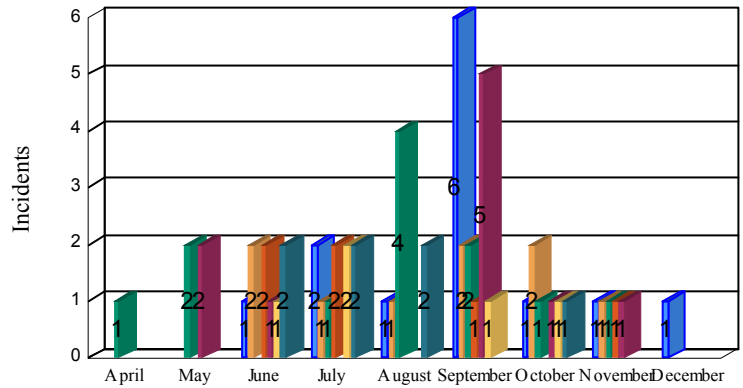

Station Incident Summary

Station **35**

04/15/2014 to 12/01/2014

SLU

Total Calls for this Report 62

Incidents by Day

Incidents by Day of the Week

Incidents by Month