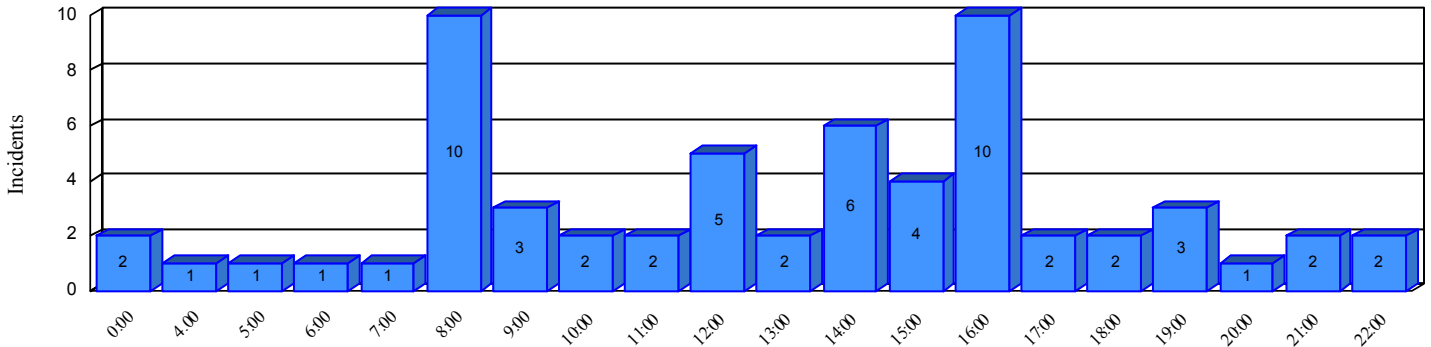

Station Incident Summary

Station **35**

04/15/2014 to 12/01/2014

SLU

Total Calls for this Report 62

Incidents by Day

Incidents by Day of the Week

Incidents by Month

Incidents by Hour

The source of this data is submitted by CAL FIRE through the Computer Aided Dispatch (CAD) system. The data is an estimate and may possibly change. Total statistics on this report are not final, and may not match any other fire statistics provided by CAL FIRE / San Luis Obispo County Fire.