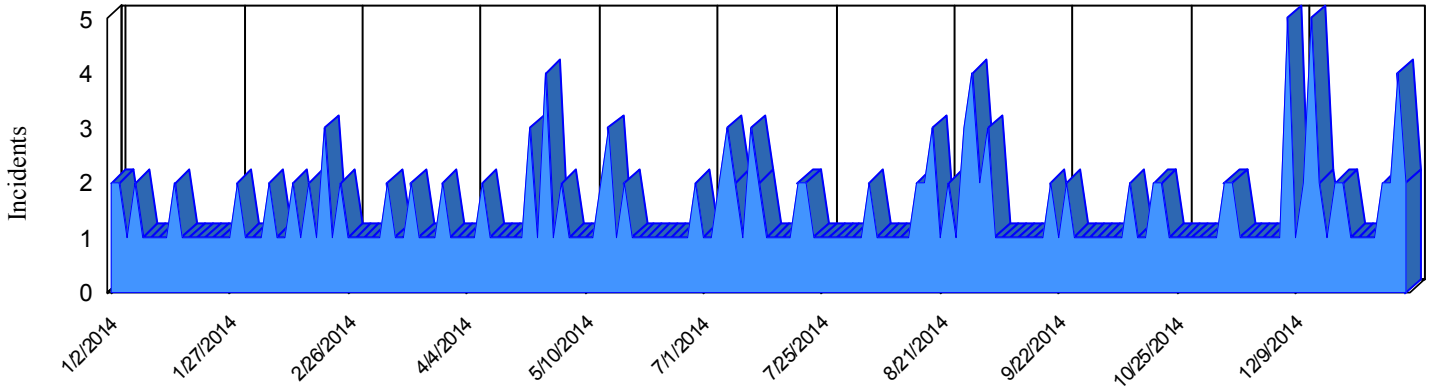

Station Incident Summary

Station **33**

01/02/2014 to 12/31/2014

SLU

Total Calls for this Report 239

Incidents by Day

Incidents by Day of the Week

Incidents by Month

Incidents by Hour

The source of this data is submitted by CAL FIRE through the Computer Aided Dispatch (CAD) system. The data is an estimate and may possibly change. Total statistics on this report are not final, and may not match any other fire statistics provided by CAL FIRE / San Luis Obispo County Fire.