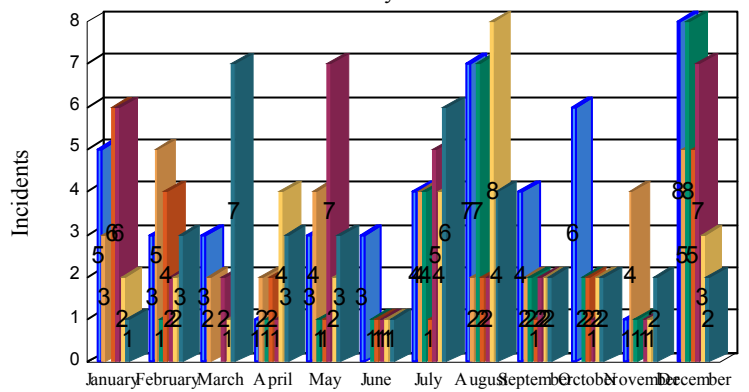

Station Incident Summary

Station **33**

01/02/2014 to 12/31/2014

SLU

Total Calls for this Report 239

Incidents by Day

Incidents by Day of the Week

Incidents by Month