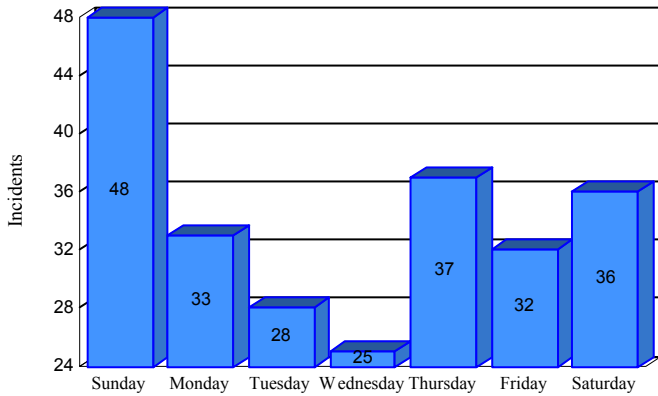

Station Incident Summary

Station **33**

01/02/2014 to 12/31/2014

SLU

Total Calls for this Report 239

Incidents by Day

Incidents by Day of the Week

Incidents by Month

Incidents by Hour

The source of this data is submitted by CAL FIRE through the Computer Aided Dispatch (CAD) system. The data is an estimate and may possibly change. Total statistics on this report are not final, and may not match any other fire statistics provided by CAL FIRE / San Luis Obispo County Fire.