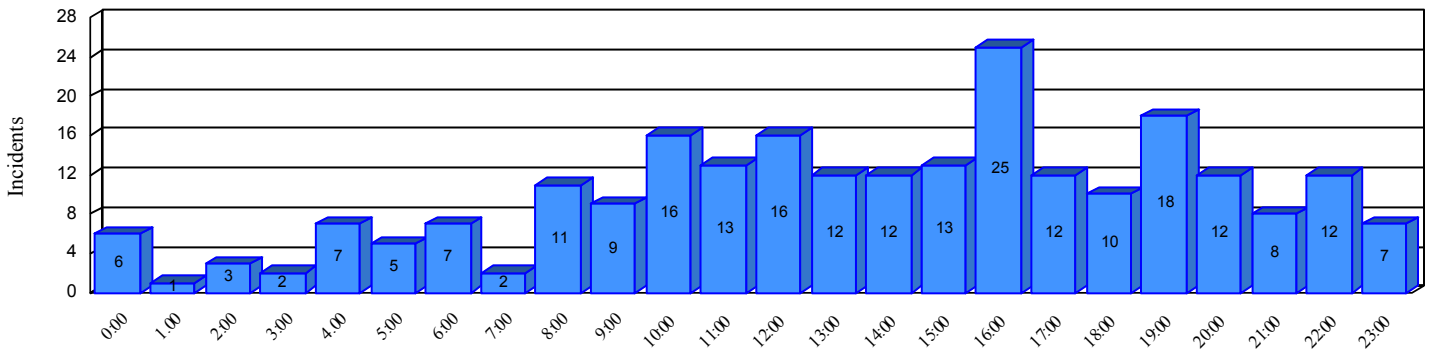

Station Incident Summary

Station **33**

01/02/2014 to 12/31/2014

SLU

Total Calls for this Report 239

Incidents by Day

Incidents by Day of the Week

Incidents by Month

Incidents by Hour

The source of this data is submitted by CAL FIRE through the Computer Aided Dispatch (CAD) system. The data is an estimate and may possibly change. Total statistics on this report are not final, and may not match any other fire statistics provided by CAL FIRE / San Luis Obispo County Fire.