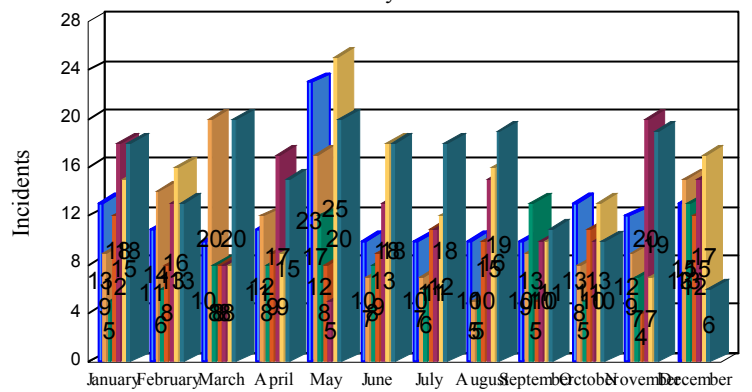

Station Incident Summary

Station **22**

01/01/2014 to 12/29/2014

SLU

Total Calls for this Report **989**

Incidents by Day

Incidents by Day of the Week

Incidents by Month