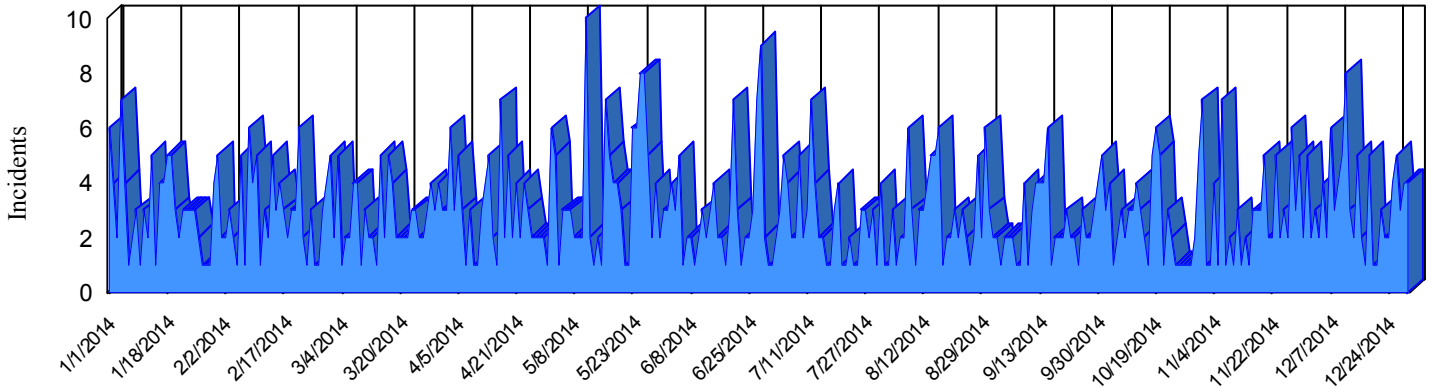

Station Incident Summary

Station **22**

01/01/2014 to 12/29/2014

SLU

Total Calls for this Report **989**

Incidents by Day

Incidents by Day of the Week

Incidents by Month

Incidents by Hour

The source of this data is submitted by CAL FIRE through the Computer Aided Dispatch (CAD) system. The data is an estimate and may possibly change. Total statistics on this report are not final, and may not match any other fire statistics provided by CAL FIRE / San Luis Obispo County Fire.