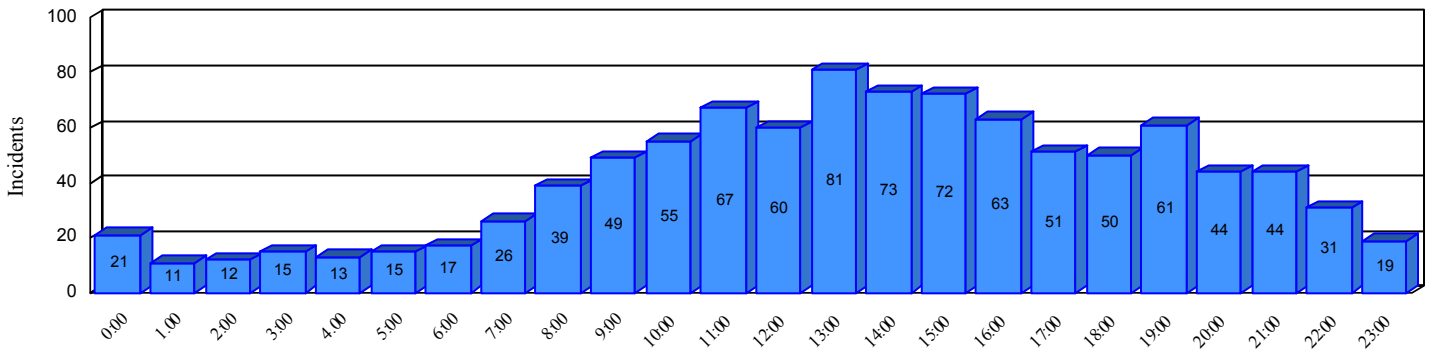

Incidents by Hour