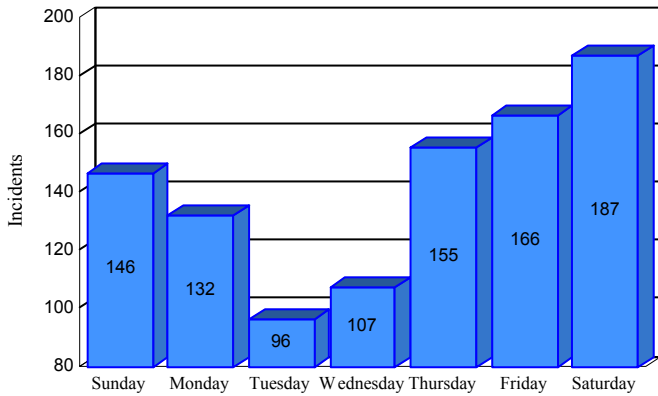

Station Incident Summary

Station **22**

01/01/2014 to 12/29/2014

SLU

Total Calls for this Report **989**

Incidents by Day

Incidents by Day of the Week

Incidents by Month

Incidents by Hour

The source of this data is submitted by CAL FIRE through the Computer Aided Dispatch (CAD) system. The data is an estimate and may possibly change. Total statistics on this report are not final, and may not match any other fire statistics provided by CAL FIRE / San Luis Obispo County Fire.