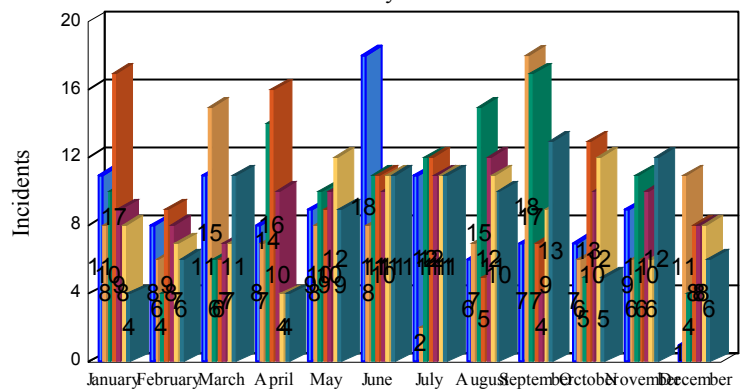

Station Incident Summary

Station **21**

01/01/2014 to 12/31/2014

SLU

Total Calls for this Report 763

Incidents by Day

Incidents by Day of the Week

Incidents by Month

Incidents by Hour

The source of this data is submitted by CAL FIRE through the Computer Aided Dispatch (CAD) system. The data is an estimate and may possibly change. Total statistics on this report are not final, and may not match any other fire statistics provided by CAL FIRE / San Luis Obispo County Fire.