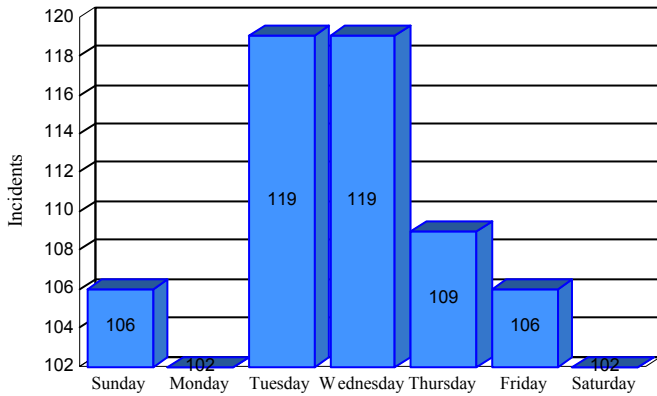

Station Incident Summary

Station **21**

01/01/2014 to 12/31/2014

SLU

Total Calls for this Report 763

Incidents by Day

Incidents by Day of the Week

Incidents by Month

Incidents by Hour

The source of this data is submitted by CAL FIRE through the Computer Aided Dispatch (CAD) system. The data is an estimate and may possibly change. Total statistics on this report are not final, and may not match any other fire statistics provided by CAL FIRE / San Luis Obispo County Fire.