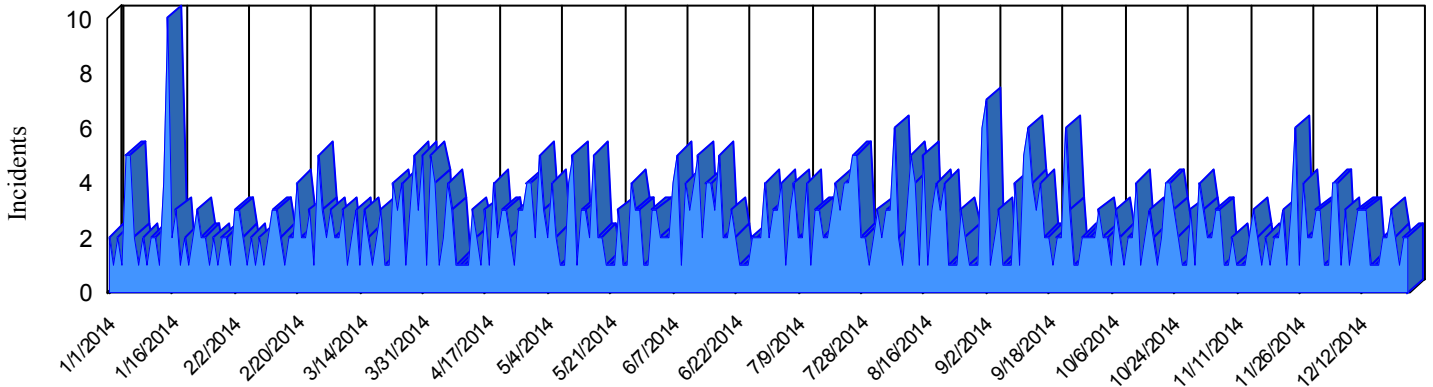

Station Incident Summary

Station **21**

01/01/2014 to 12/31/2014

SLU

Total Calls for this Report 763

Incidents by Day

Incidents by Day of the Week

Incidents by Month

Incidents by Hour

The source of this data is submitted by CAL FIRE through the Computer Aided Dispatch (CAD) system. The data is an estimate and may possibly change. Total statistics on this report are not final, and may not match any other fire statistics provided by CAL FIRE / San Luis Obispo County Fire.