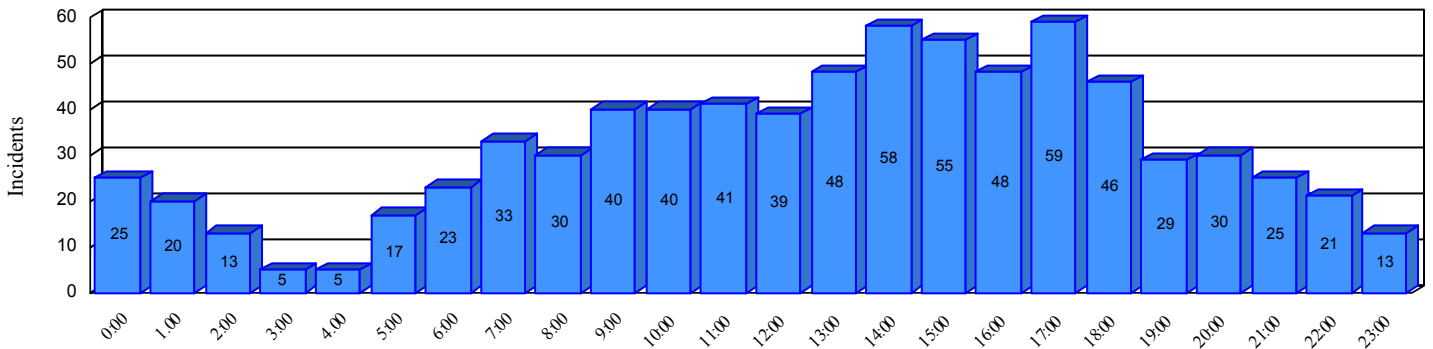

Station Incident Summary

Station **21**

01/01/2014 to 12/31/2014

SLU

Total Calls for this Report 763

Incidents by Day

Incidents by Day of the Week

Incidents by Month

Incidents by Hour

The source of this data is submitted by CAL FIRE through the Computer Aided Dispatch (CAD) system. The data is an estimate and may possibly change. Total statistics on this report are not final, and may not match any other fire statistics provided by CAL FIRE / San Luis Obispo County Fire.