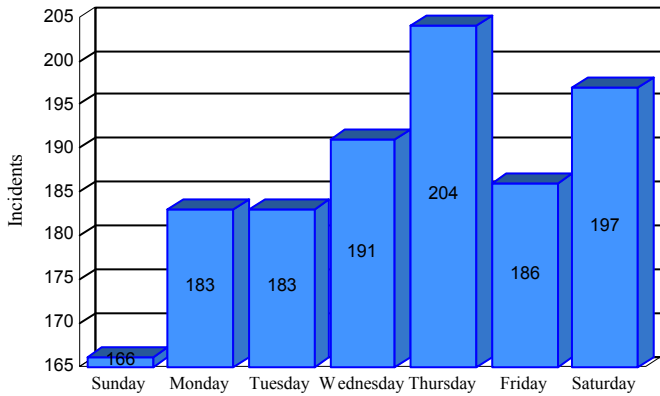

Station Incident Summary

Station 15

01/01/2014 to 12/31/2014

SLU

Total Calls for this Report 1,310

Incidents by Day

Incidents by Day of the Week

Incidents by Month

Incidents by Hour

The source of this data is submitted by CAL FIRE through the Computer Aided Dispatch (CAD) system. The data is an estimate and may possibly change. Total statistics on this report are not final, and may not match any other fire statistics provided by CAL FIRE / San Luis Obispo County Fire.