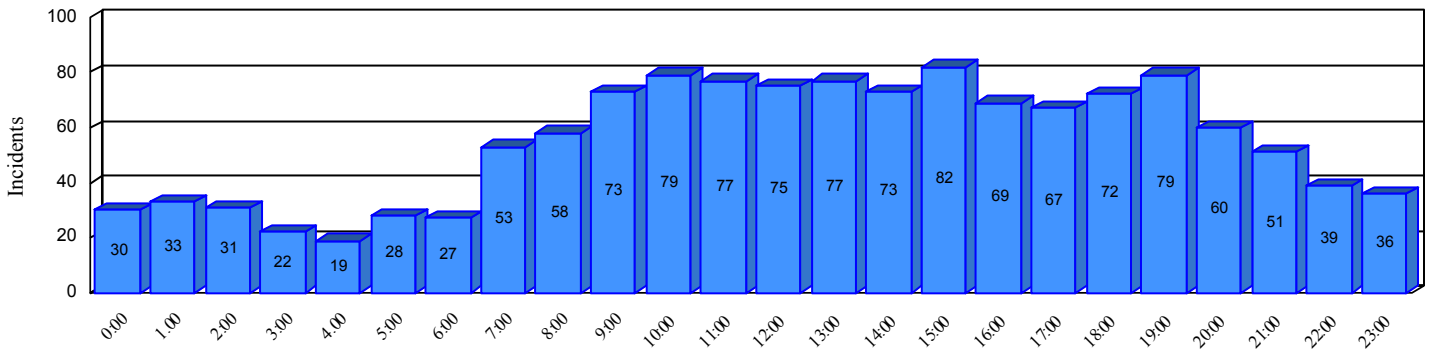

Incidents by Hour