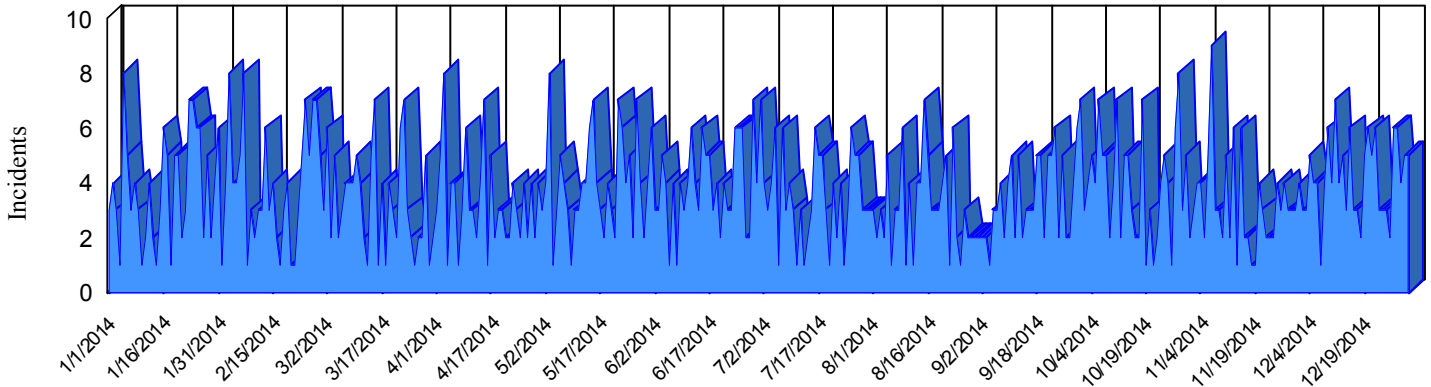

Station Incident Summary

Station 15

01/01/2014 to 12/31/2014

SLU

Total Calls for this Report 1,310

Incidents by Day

Incidents by Day of the Week

Incidents by Month

Incidents by Hour

The source of this data is submitted by CAL FIRE through the Computer Aided Dispatch (CAD) system. The data is an estimate and may possibly change. Total statistics on this report are not final, and may not match any other fire statistics provided by CAL FIRE / San Luis Obispo County Fire.