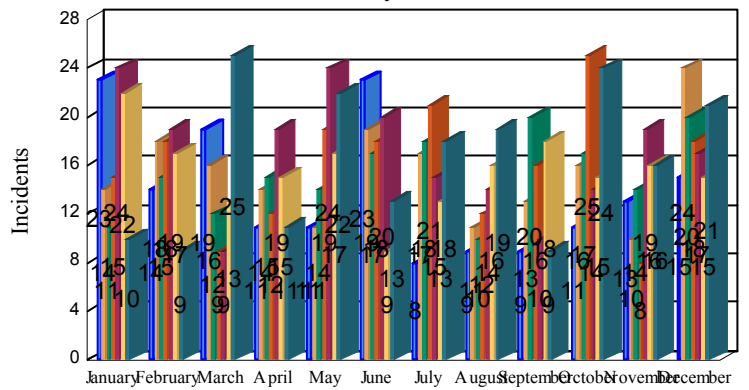

Station Incident Summary

Station 15

01/01/2014 to 12/31/2014

SLU

Total Calls for this Report 1,310

Incidents by Day

Incidents by Day of the Week

Incidents by Month