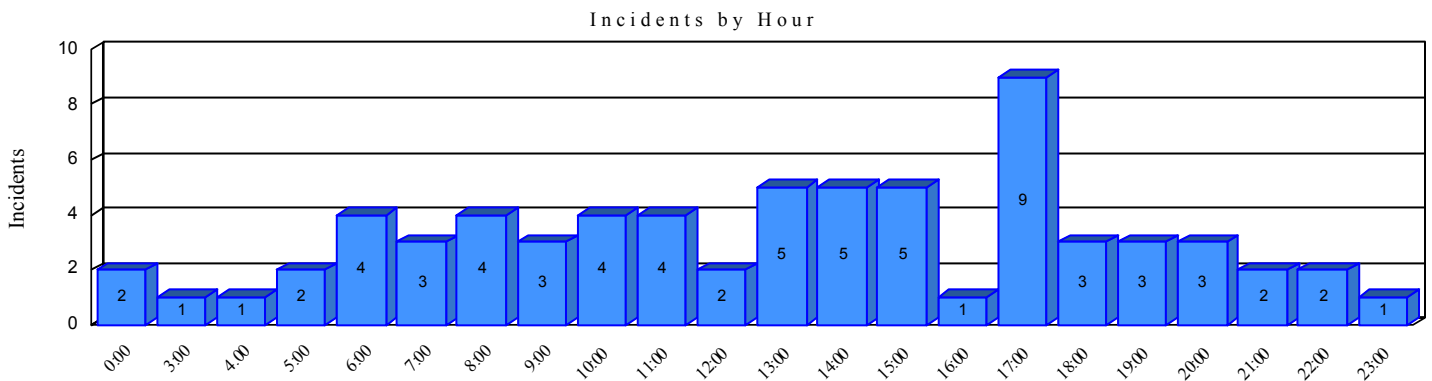

Station Incident Summary

Station 14

01/03/2014 to 12/27/2014

SLU

Total Calls for this Report 69

The source of this data is submitted by CAL FIRE through the Computer Aided Dispatch (CAD) system. The data is an estimate and may possibly change. Total statistics on this report are not final, and may not match any other fire statistics provided by CAL FIRE / San Luis Obispo County Fire.