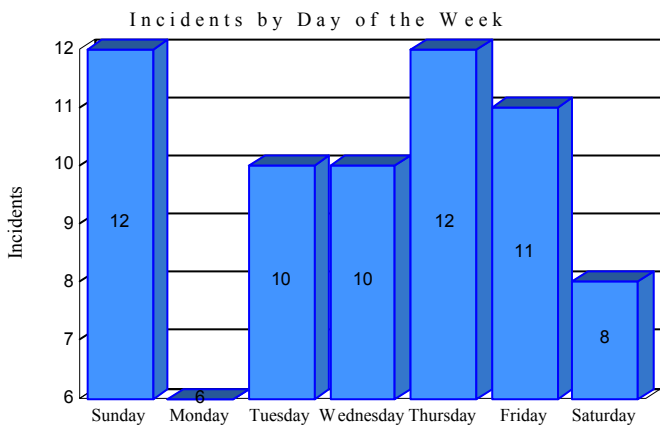

Station Incident Summary

Station 14

01/03/2014 to 12/27/2014

SLU

Total Calls for this Report 69

The source of this data is submitted by CAL FIRE through the Computer Aided Dispatch (CAD) system. The data is an estimate and may possibly change. Total statistics on this report are not final, and may not match any other fire statistics provided by CAL FIRE / San Luis Obispo County Fire.