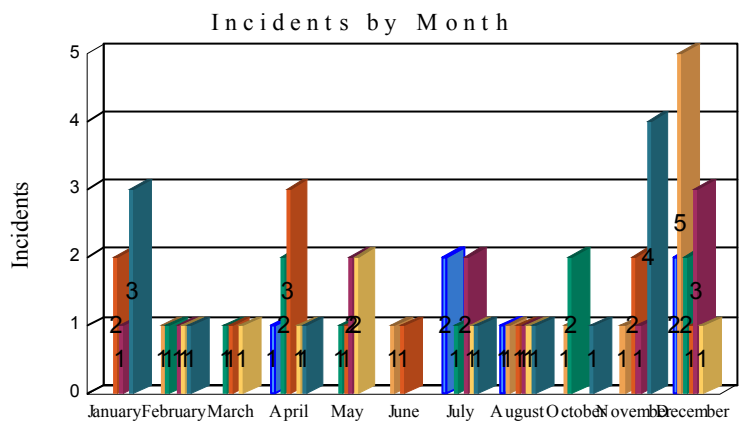

Station Incident Summary

Station 14

01/03/2014 to 12/27/2014

SLU

Total Calls for this Report 69

The source of this data is submitted by CAL FIRE through the Computer Aided Dispatch (CAD) system. The data is an estimate and may possibly change. Total statistics on this report are not final, and may not match any other fire statistics provided by CAL FIRE / San Luis Obispo County Fire.