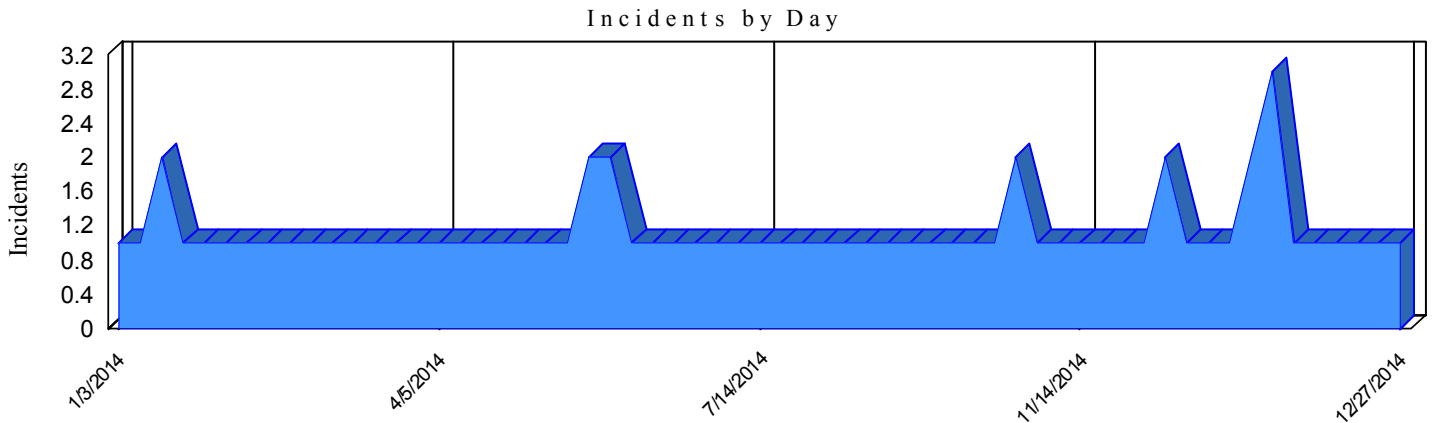

Station Incident Summary

Station 14

01/03/2014 to 12/27/2014

SLU

Total Calls for this Report 69

The source of this data is submitted by CAL FIRE through the Computer Aided Dispatch (CAD) system. The data is an estimate and may possibly change. Total statistics on this report are not final, and may not match any other fire statistics provided by CAL FIRE / San Luis Obispo County Fire.