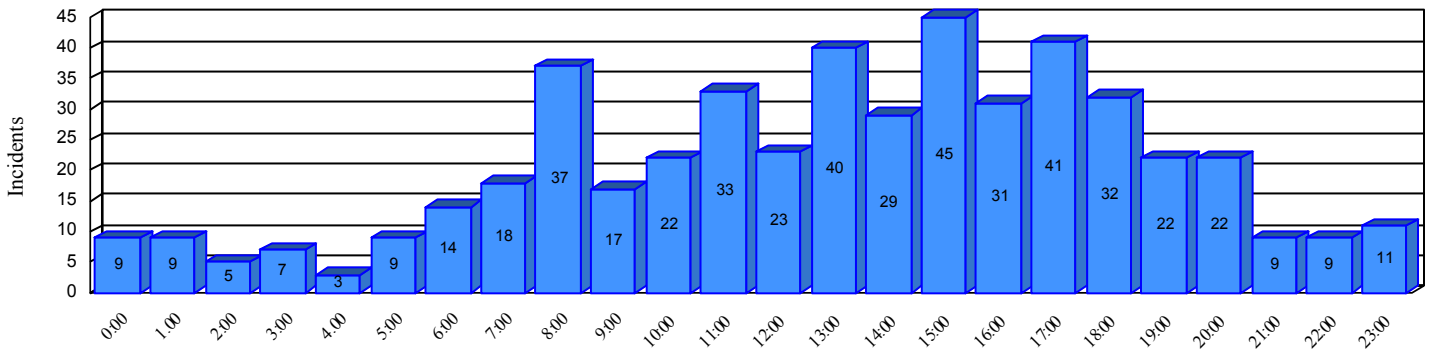

Station Incident Summary

Station **12**

01/01/2014 to 12/29/2014

SLU

Total Calls for this Report 497

Incidents by Day

Incidents by Day of the Week

Incidents by Month

Incidents by Hour

The source of this data is submitted by CAL FIRE through the Computer Aided Dispatch (CAD) system. The data is an estimate and may possibly change. Total statistics on this report are not final, and may not match any other fire statistics provided by CAL FIRE / San Luis Obispo County Fire.