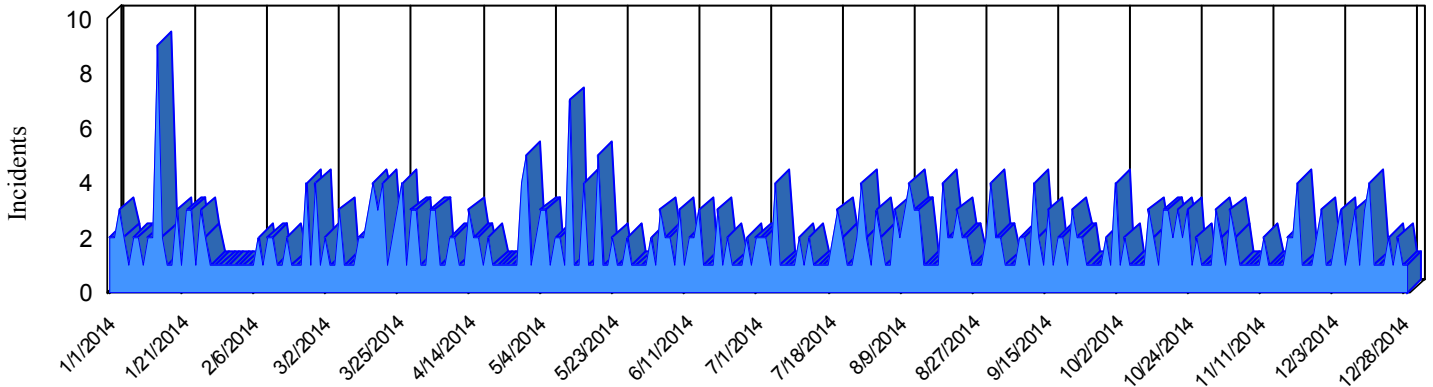

Station Incident Summary

Station **12**

01/01/2014 to 12/29/2014

SLU

Total Calls for this Report 497

Incidents by Day

Incidents by Day of the Week

Incidents by Month

Incidents by Hour

The source of this data is submitted by CAL FIRE through the Computer Aided Dispatch (CAD) system. The data is an estimate and may possibly change. Total statistics on this report are not final, and may not match any other fire statistics provided by CAL FIRE / San Luis Obispo County Fire.