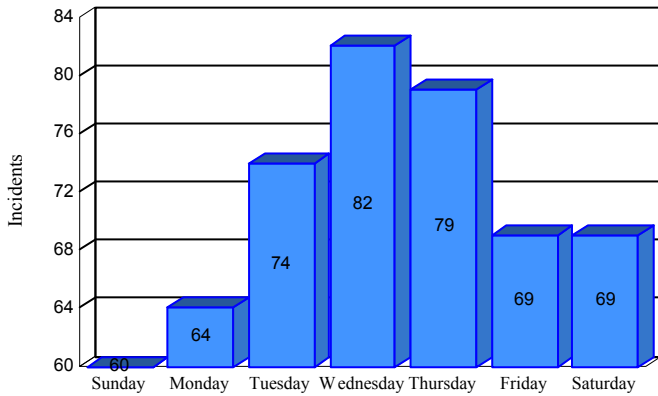

Station Incident Summary

Station **12**

01/01/2014 to 12/29/2014

SLU

Total Calls for this Report 497

Incidents by Day

Incidents by Day of the Week

Incidents by Month