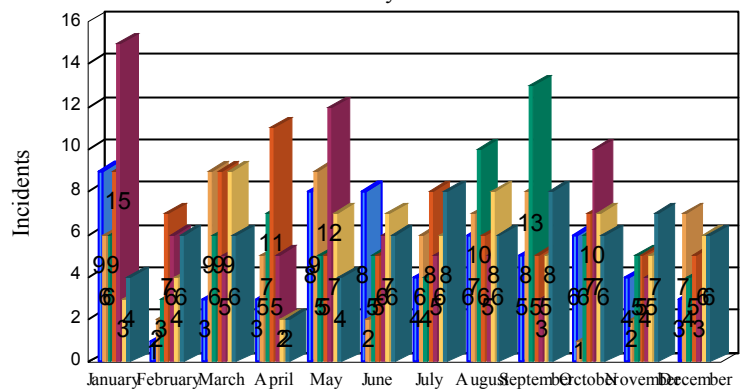

Station Incident Summary

Station **12**

01/01/2014 to 12/29/2014

SLU

Total Calls for this Report 497

Incidents by Day

Incidents by Day of the Week

Incidents by Month