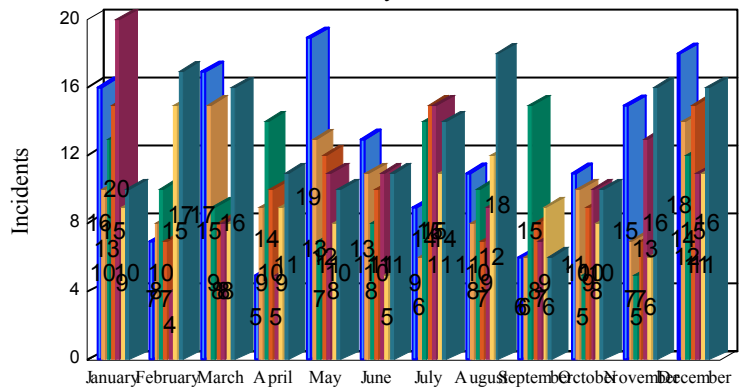

Station Incident Summary

Station **10**

01/01/2014 to 12/31/2014

SLU

Total Calls for this Report **899**

Incidents by Day

Incidents by Day of the Week

Incidents by Month