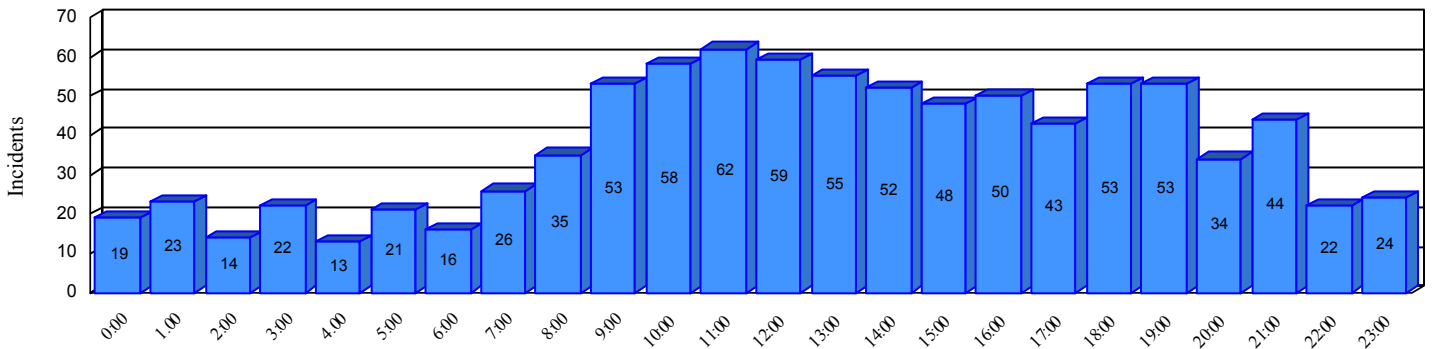

Incidents by Hour