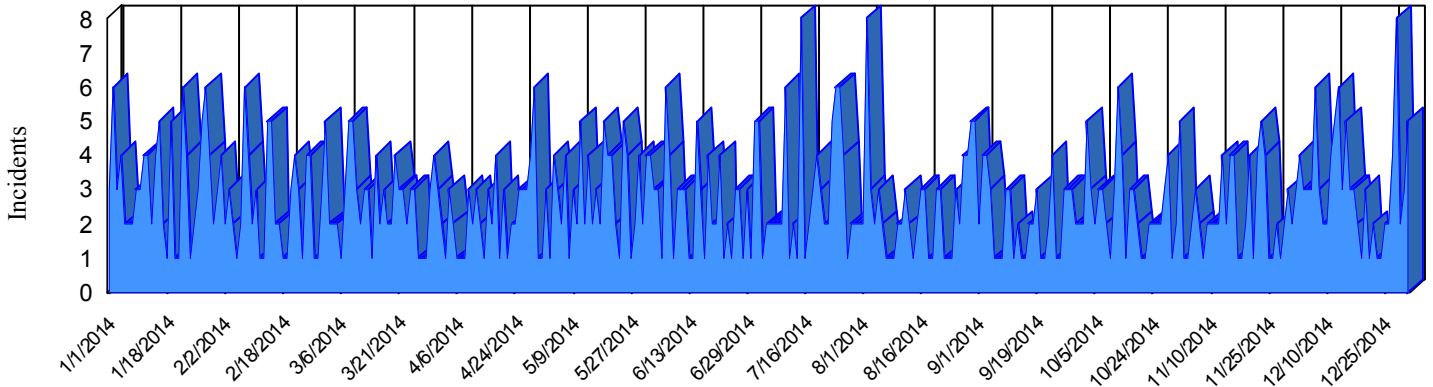

Station Incident Summary

Station **10**

01/01/2014 to 12/31/2014

SLU

Total Calls for this Report **899**

Incidents by Day

Incidents by Day of the Week

Incidents by Month

Incidents by Hour

The source of this data is submitted by CAL FIRE through the Computer Aided Dispatch (CAD) system. The data is an estimate and may possibly change. Total statistics on this report are not final, and may not match any other fire statistics provided by CAL FIRE / San Luis Obispo County Fire.