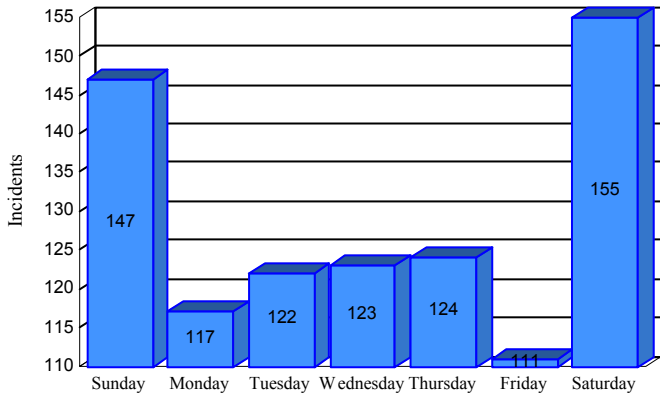

Station Incident Summary

Station **10**

01/01/2014 to 12/31/2014

SLU

Total Calls for this Report **899**

Incidents by Day

Incidents by Day of the Week

Incidents by Month

Incidents by Hour

The source of this data is submitted by CAL FIRE through the Computer Aided Dispatch (CAD) system. The data is an estimate and may possibly change. Total statistics on this report are not final, and may not match any other fire statistics provided by CAL FIRE / San Luis Obispo County Fire.