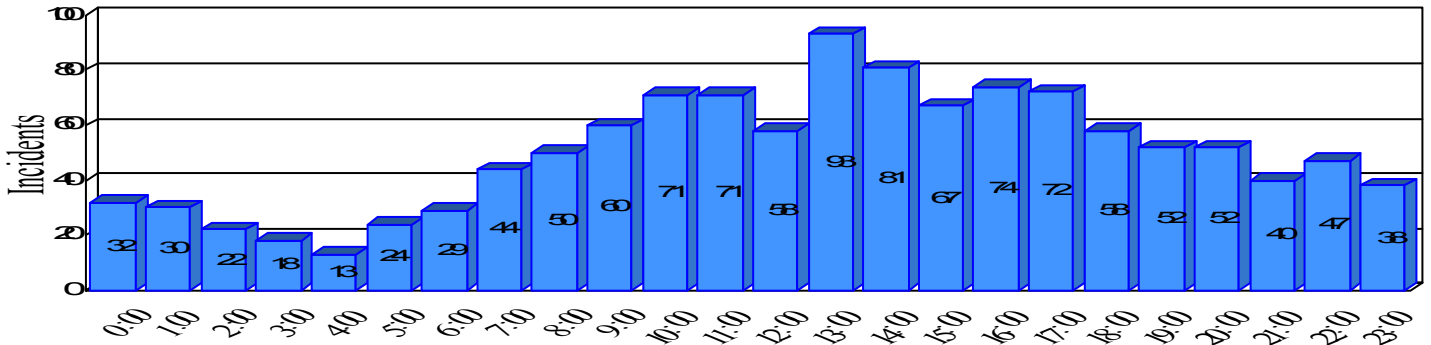

Incidents by Hour