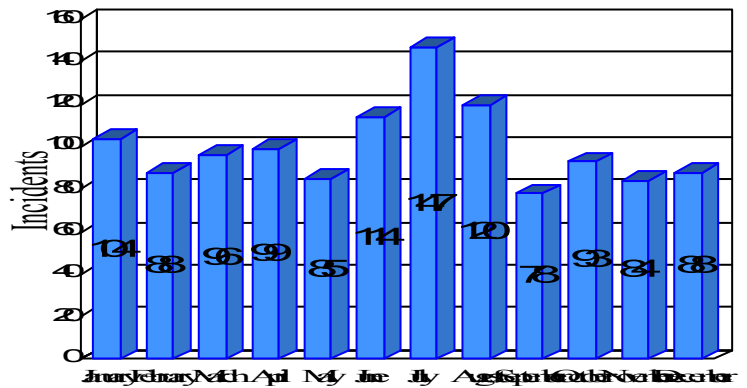

Station Incident Summary

Station **64**

01/01/2013 to 12/31/2013

SLU

Total Calls for this Report 1,196

Incidents by Day

Incidents by Day of the Week

Incidents by Month