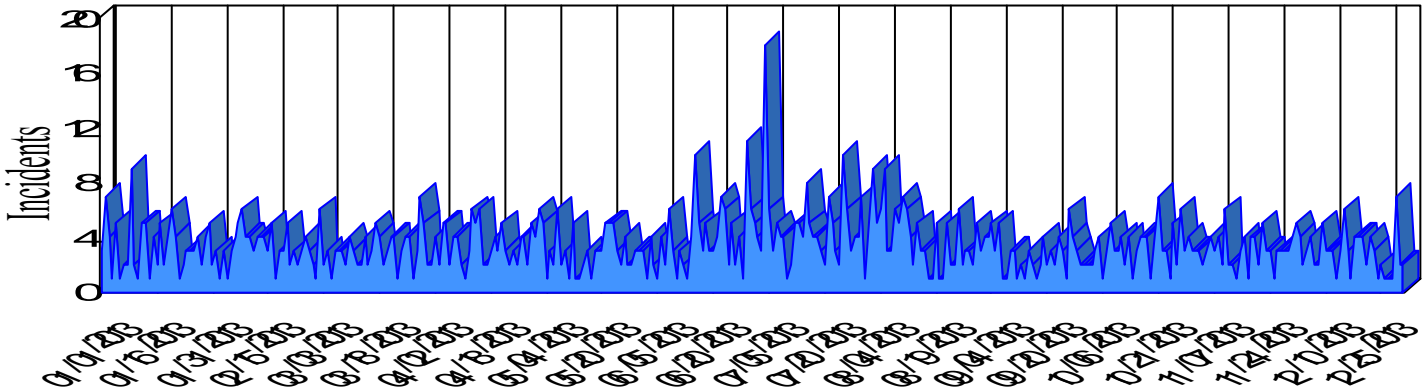

Station Incident Summary

Station **64**

01/01/2013 to 12/31/2013

SLU

Total Calls for this Report 1,196

Incidents by Day

Incidents by Day of the Week

Incidents by Month