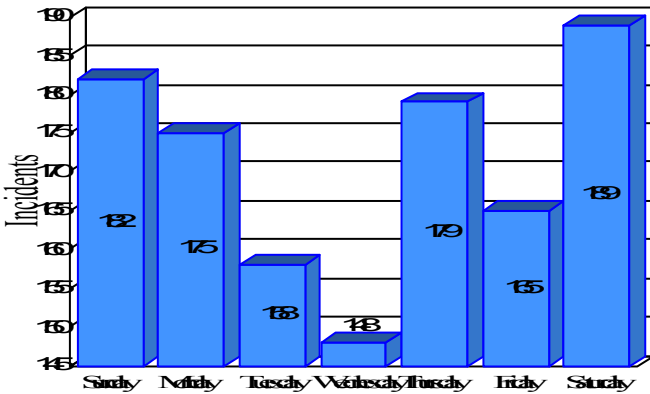

Station Incident Summary

Station **64**

01/01/2013 to 12/31/2013

SLU

Total Calls for this Report 1,196

Incidents by Day

Incidents by Day of the Week

Incidents by Month