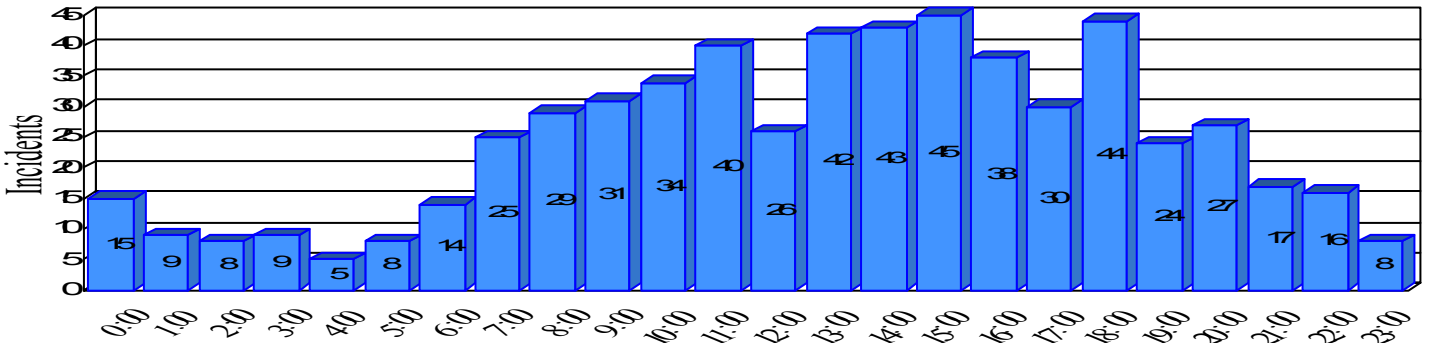

Incidents by Hour