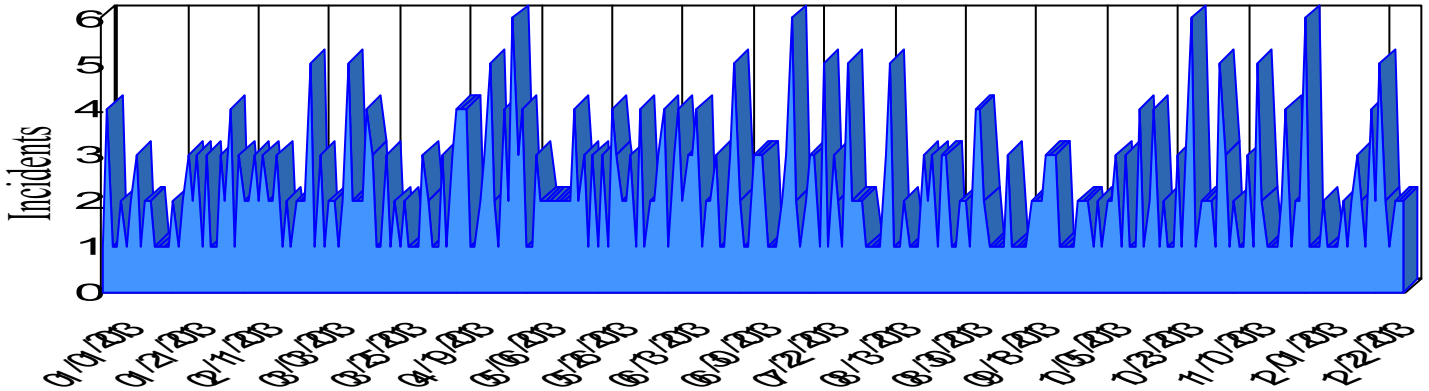

Station Incident Summary

Station **63**

01/01/2013 to 12/31/2013

SLU

Total Calls for this Report 587

Incidents by Day

Incidents by Day of the Week

Incidents by Month