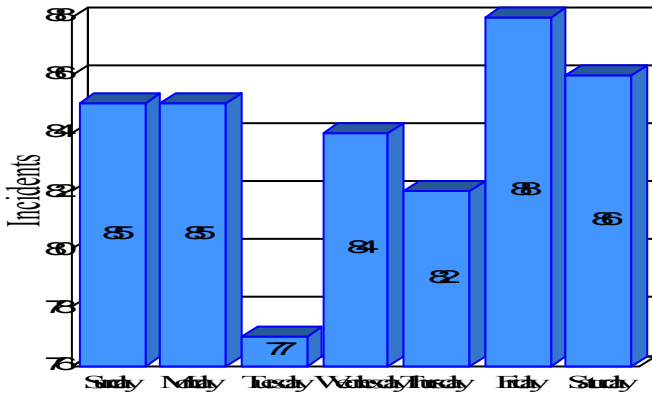

Station Incident Summary

Station **63**

01/01/2013 to 12/31/2013

SLU

Total Calls for this Report 587

Incidents by Day

Incidents by Day of the Week

Incidents by Month