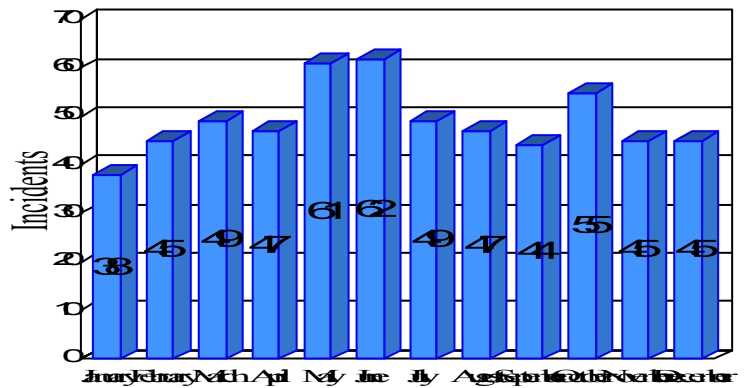

Station Incident Summary

Station **63**

01/01/2013 to 12/31/2013

SLU

Total Calls for this Report 587

Incidents by Day

Incidents by Day of the Week

Incidents by Month