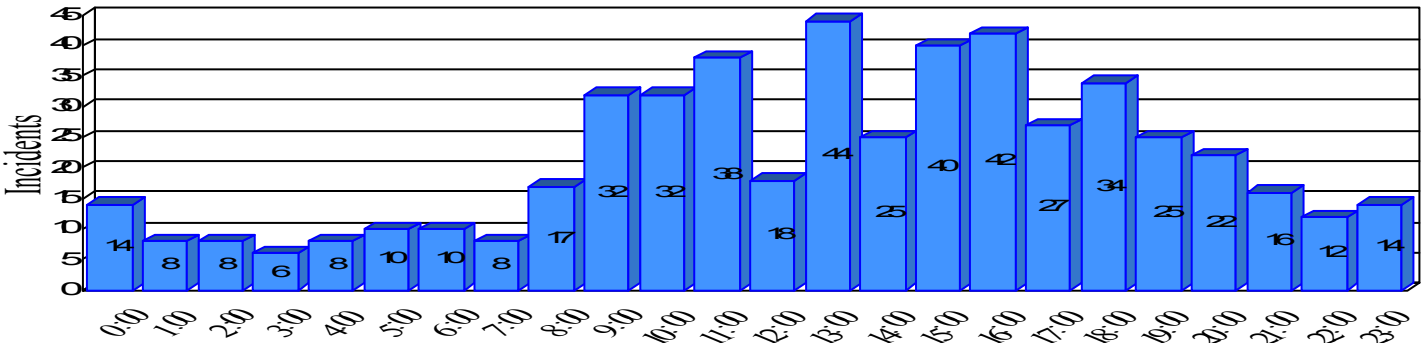

Incidents by Hour