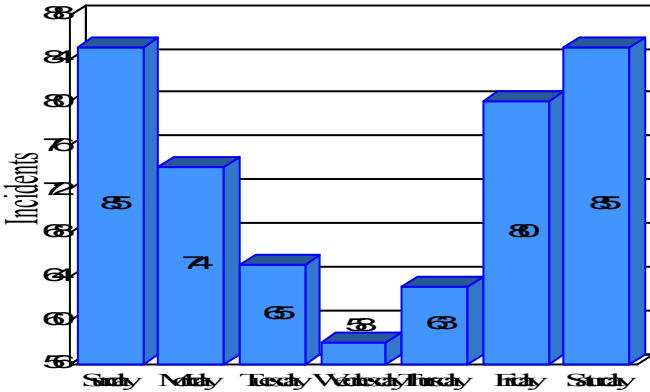

# Station Incident Summary

Station **62**

01/02/2013 to 12/31/2013

SLU

Total Calls for this Report 510

Incidents by Day

Incidents by Day of the Week

Incidents by Month