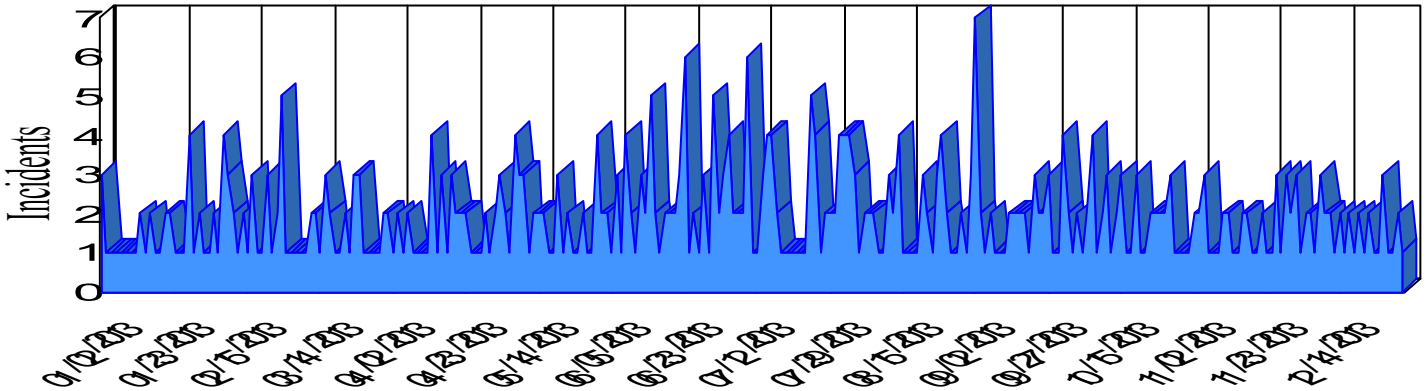

# Station Incident Summary

Station **62**

01/02/2013 to 12/31/2013

SLU

Total Calls for this Report 510

Incidents by Day

Incidents by Day of the Week

Incidents by Month

Incidents by Hour

The source of this data is submitted by CAL FIRE through the Computer Aided Dispatch (CAD) system. The data is an estimate and may possibly change. Total statistics on this report are not final, and may not match any other fire statistics provided by CAL FIRE / San Luis Obispo County Fire.