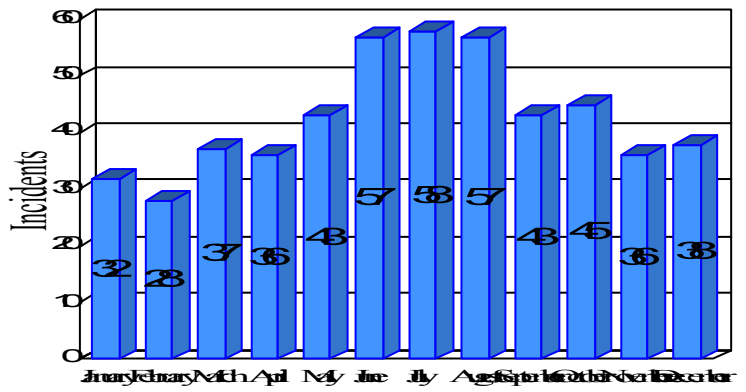

# Station Incident Summary

Station **62**

01/02/2013 to 12/31/2013

SLU

Total Calls for this Report 510

Incidents by Day

Incidents by Day of the Week

Incidents by Month