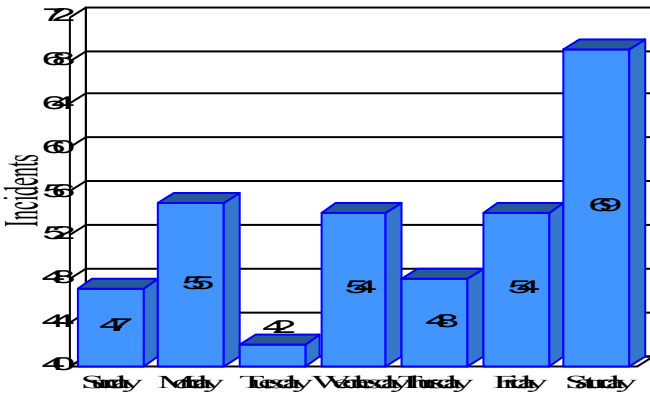

Station Incident Summary

Station **43**

01/02/2013 to 12/31/2013

SLU

Total Calls for this Report 369

Incidents by Day

Incidents by Day of the Week

Incidents by Month