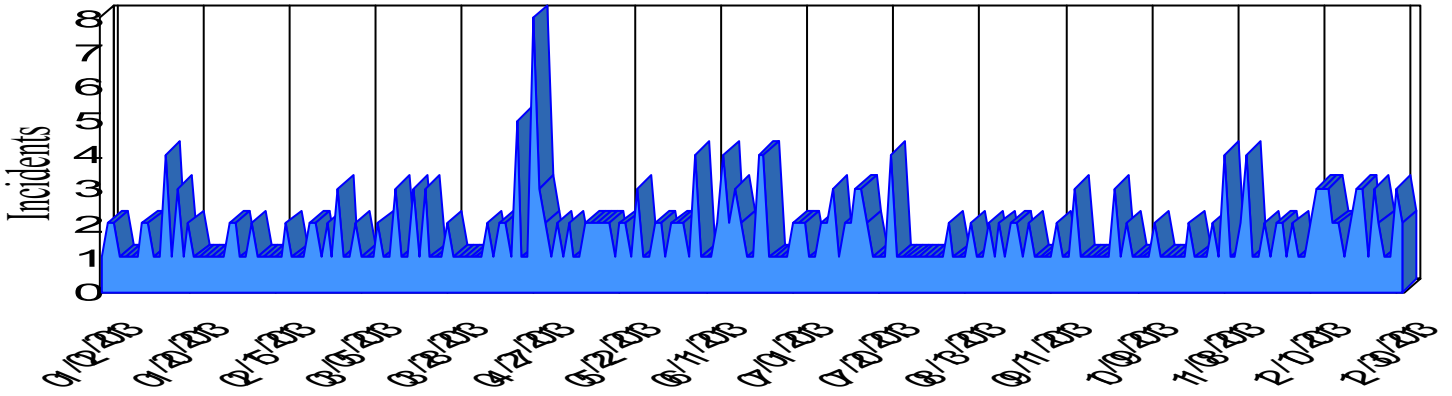

Station Incident Summary

Station **43**

01/02/2013 to 12/31/2013

SLU

Total Calls for this Report 369

Incidents by Day

Incidents by Day of the Week

Incidents by Month