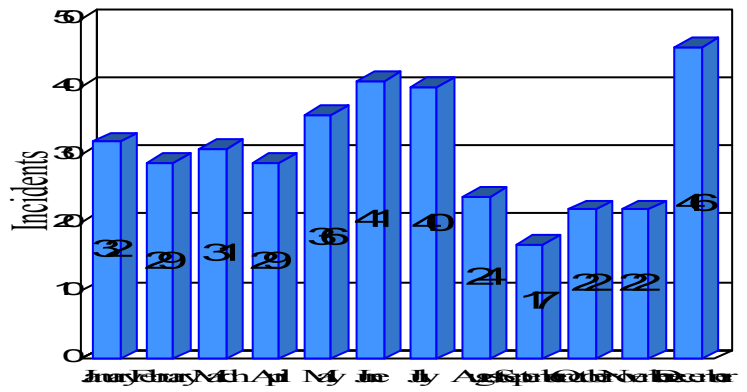

Station Incident Summary

Station **43**

01/02/2013 to 12/31/2013

SLU

Total Calls for this Report 369

Incidents by Day

Incidents by Day of the Week

Incidents by Month