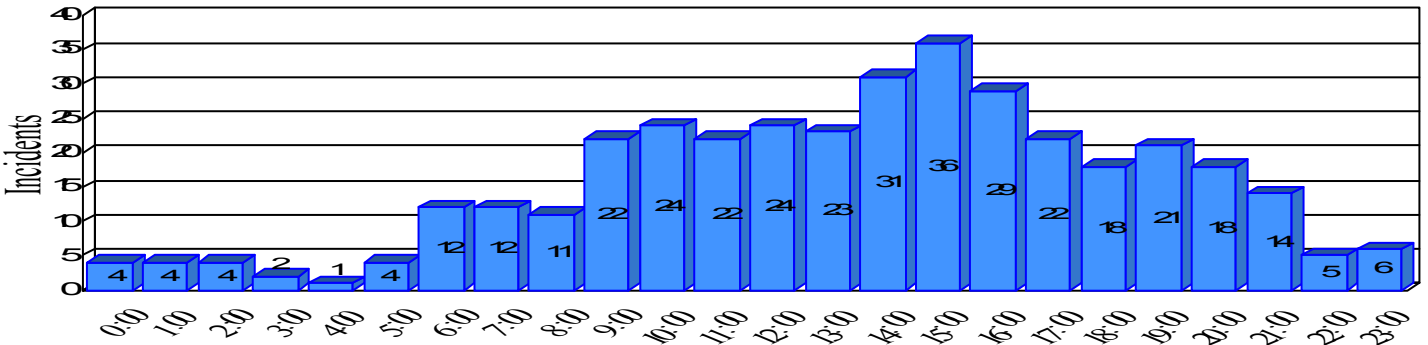

Incidents by Hour