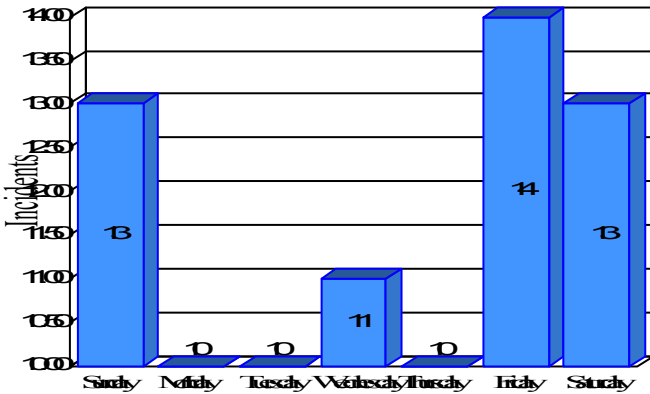

Station Incident Summary

Station **42**

01/02/2013 to 12/28/2013

SLU

Total Calls for this Report 81

Incidents by Day

Incidents by Day of the Week

Incidents by Month