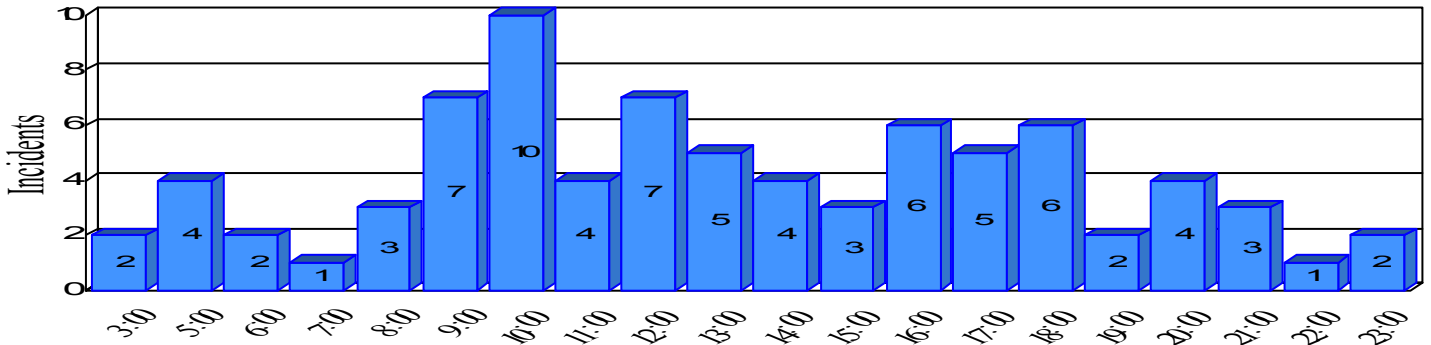

Incidents by Hour