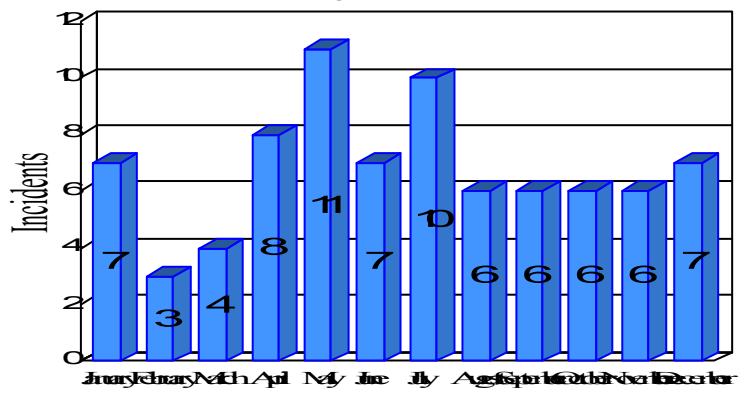

Station Incident Summary

Station **42**

01/02/2013 to 12/28/2013

SLU

Total Calls for this Report 81

Incidents by Day

Incidents by Day of the Week

Incidents by Month