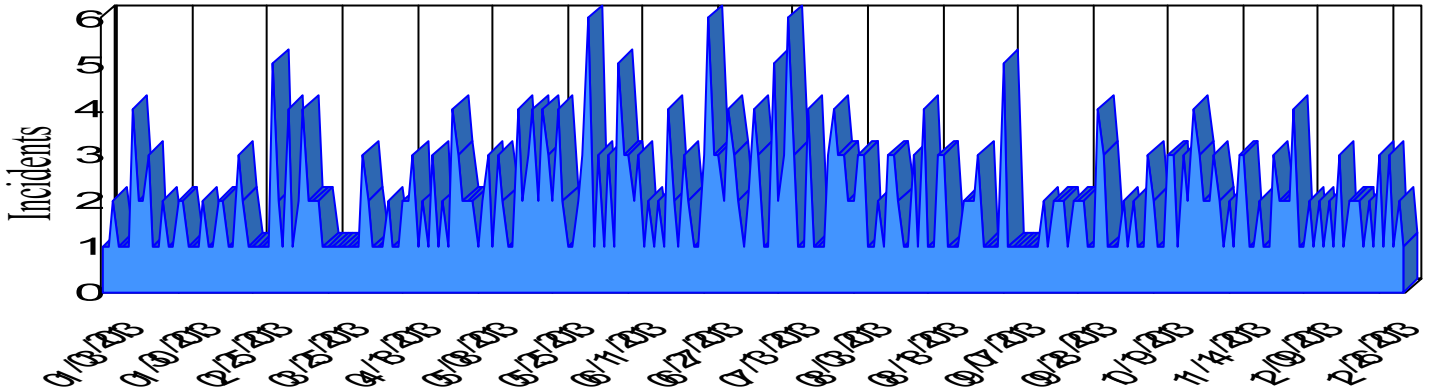

# Station Incident Summary

Station **40**

01/03/2013 to 12/31/2013

SLU

Total Calls for this Report 513

Incidents by Day

Incidents by Day of the Week

Incidents by Month