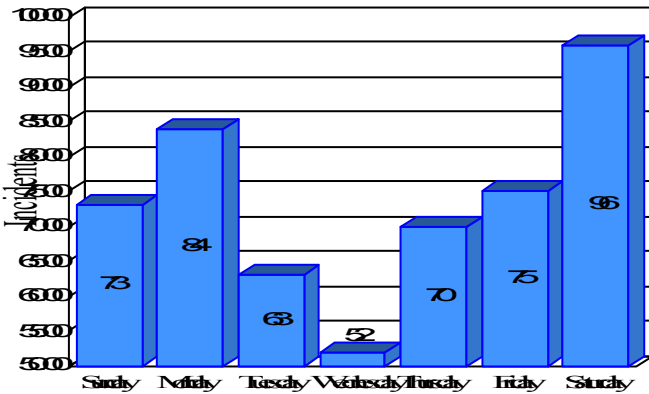

# Station Incident Summary

Station **40**

01/03/2013 to 12/31/2013

SLU

Total Calls for this Report 513

Incidents by Day

Incidents by Day of the Week

Incidents by Month