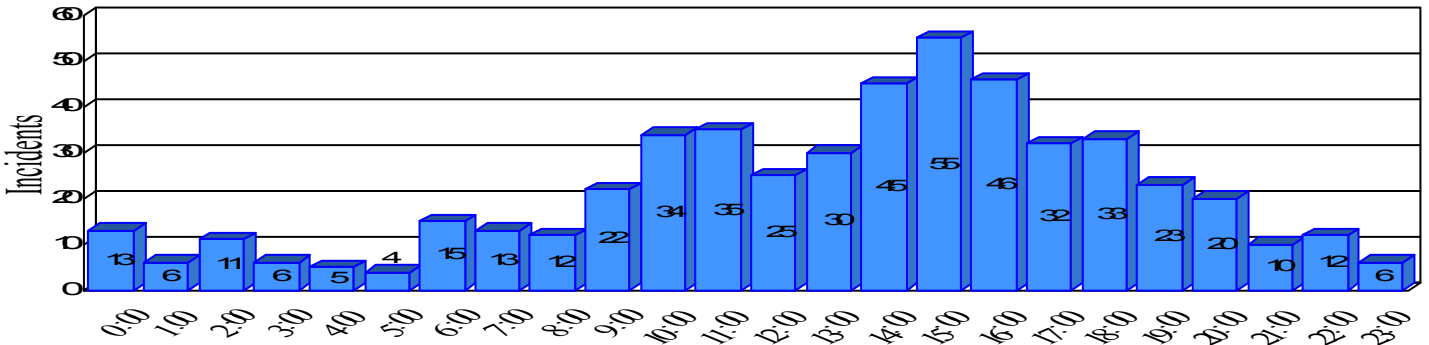

Incidents by Hour