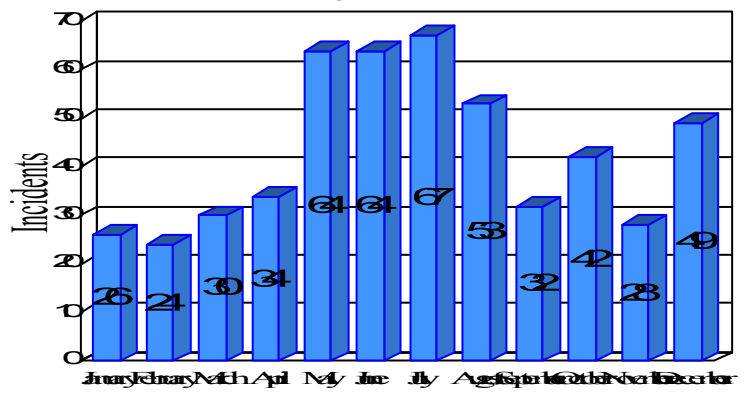

# Station Incident Summary

Station **40**

01/03/2013 to 12/31/2013

SLU

Total Calls for this Report 513

Incidents by Day

Incidents by Day of the Week

Incidents by Month