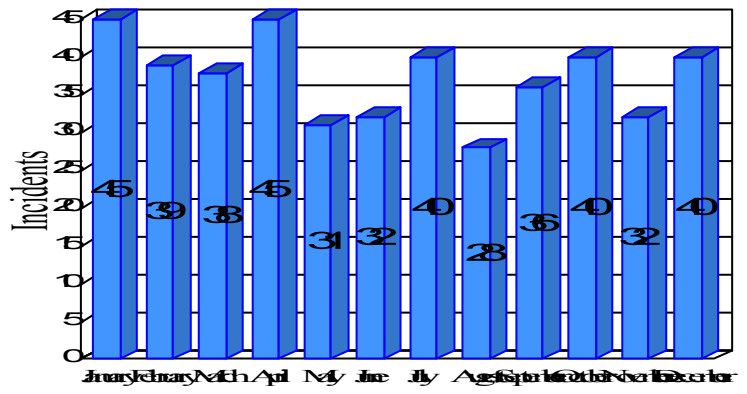

Station Incident Summary

Station **36**

01/01/2013 to 12/30/2013

SLU

Total Calls for this Report 446

Incidents by Day

Incidents by Day of the Week

Incidents by Month