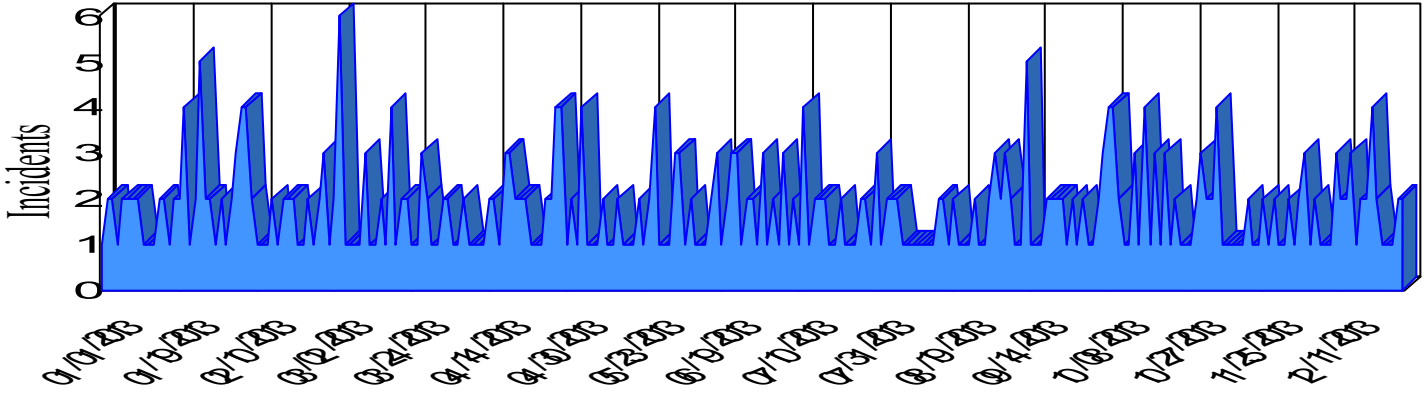

Station Incident Summary

Station **36**

01/01/2013 to 12/30/2013

SLU

Total Calls for this Report 446

Incidents by Day

Incidents by Day of the Week

Incidents by Month

Incidents by Hour

The source of this data is submitted by CAL FIRE through the Computer Aided Dispatch (CAD) system. The data is an estimate and may possibly change. Total statistics on this report are not final, and may not match any other fire statistics provided by CAL FIRE / San Luis Obispo County Fire.