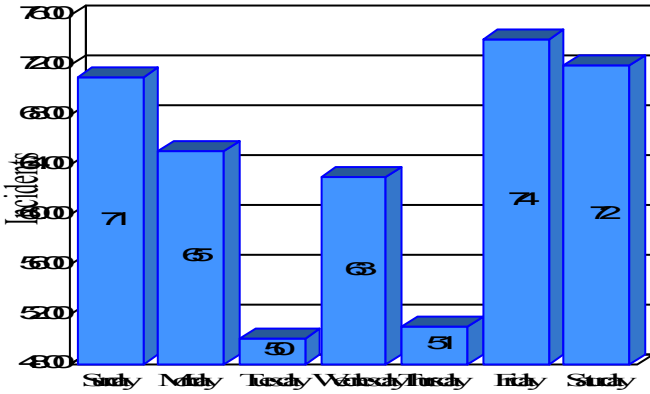

Station Incident Summary

Station **36**

01/01/2013 to 12/30/2013

SLU

Total Calls for this Report 446

Incidents by Day

Incidents by Day of the Week

Incidents by Month