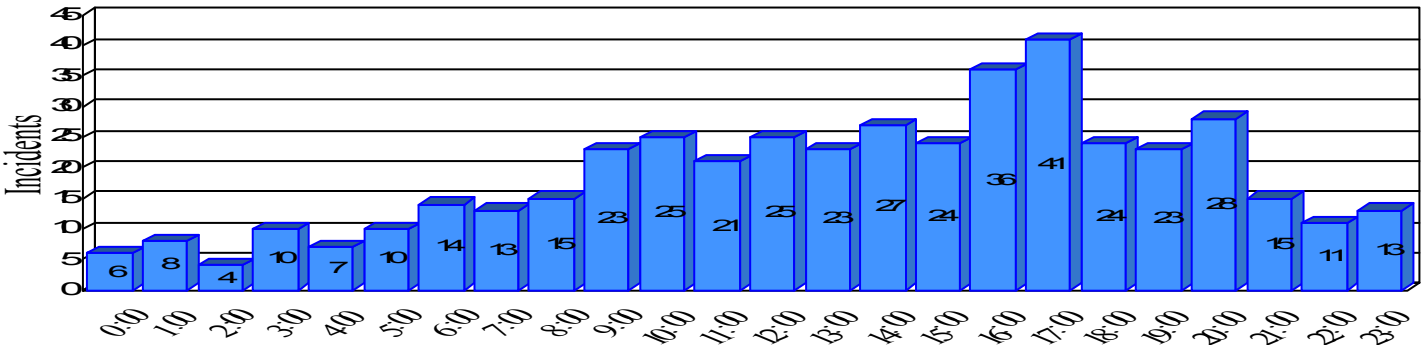

Incidents by Hour