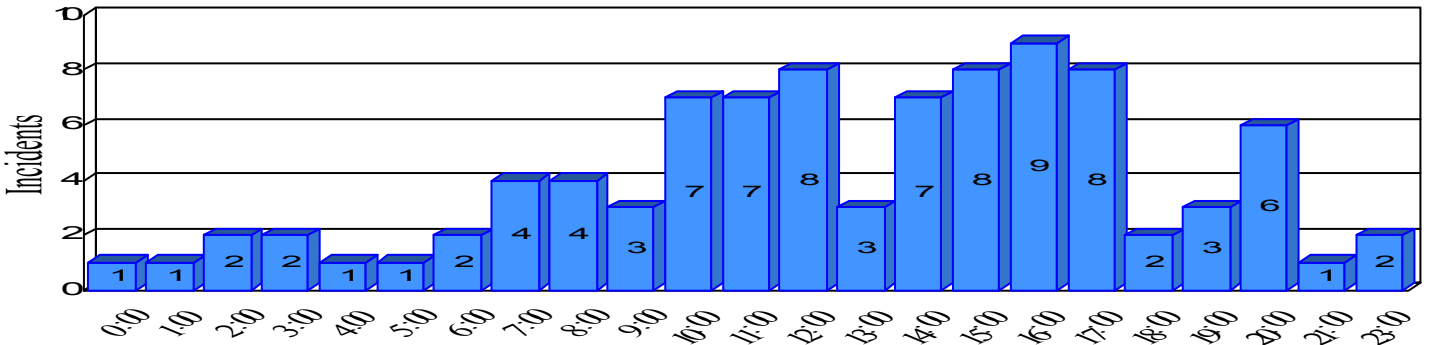

Incidents by Hour