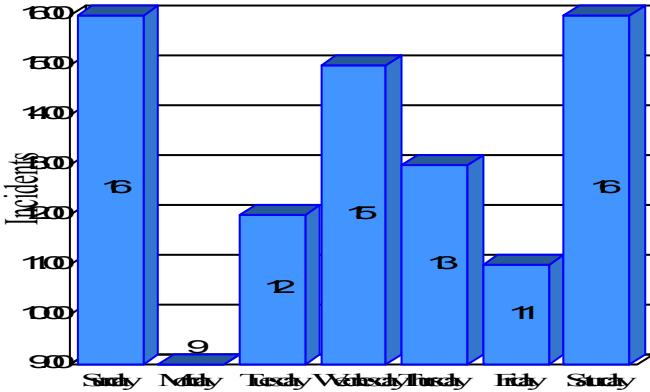

Station Incident Summary

Station **35**

05/02/2013 to 11/14/2013

SLU

Total Calls for this Report 92

Incidents by Day

Incidents by Day of the Week

Incidents by Month