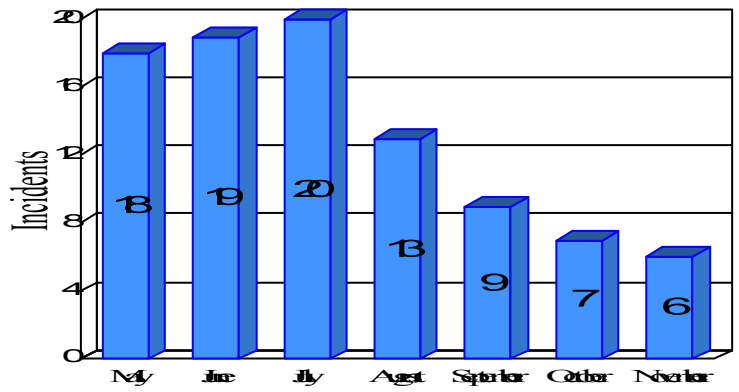

Station Incident Summary

Station **35**

05/02/2013 to 11/14/2013

SLU

Total Calls for this Report 92

Incidents by Day

Incidents by Day of the Week

Incidents by Month