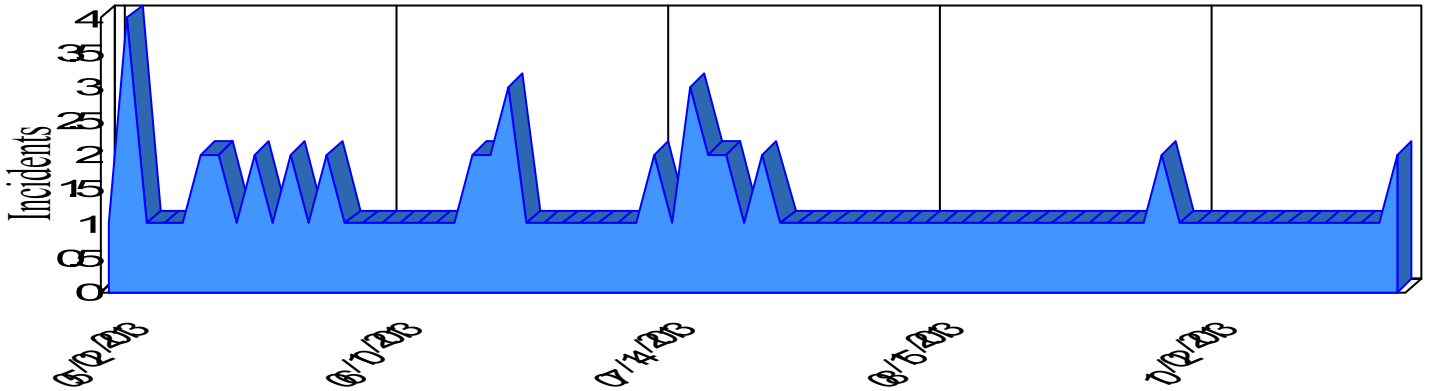

Station Incident Summary

Station **35**

05/02/2013 to 11/14/2013

SLU

Total Calls for this Report 92

Incidents by Day

Incidents by Day of the Week

Incidents by Month

Incidents by Hour

The source of this data is submitted by CAL FIRE through the Computer Aided Dispatch (CAD) system. The data is an estimate and may possibly change. Total statistics on this report are not final, and may not match any other fire statistics provided by CAL FIRE / San Luis Obispo County Fire.