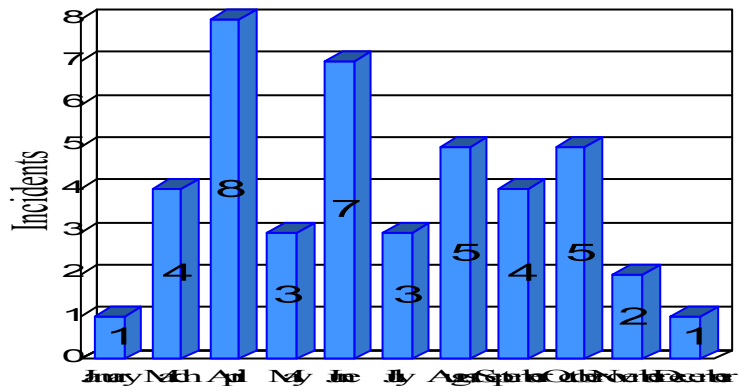

Station Incident Summary

Station **34**

01/16/2013 to 12/09/2013

SLU

Total Calls for this Report 43

Incidents by Day

Incidents by Day of the Week

Incidents by Month