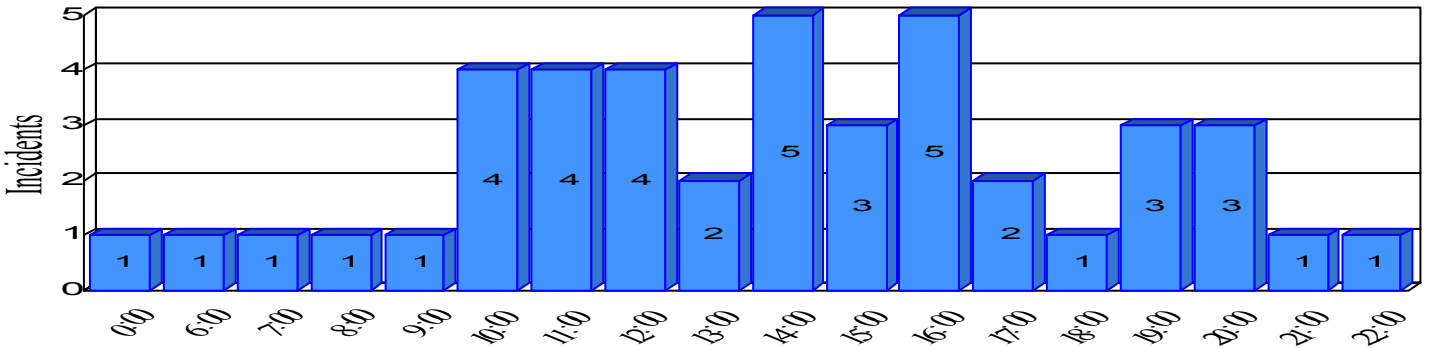

Incidents by Hour