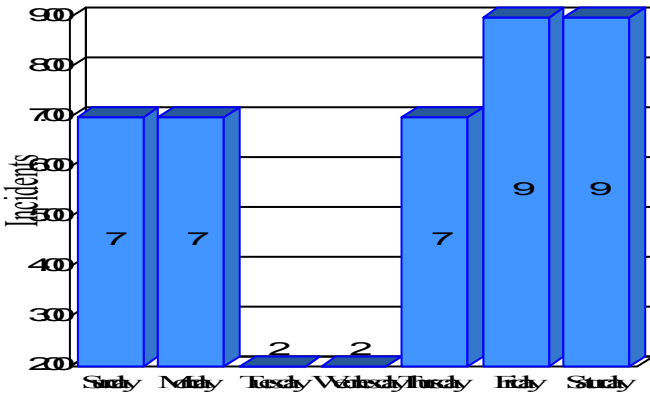

Station Incident Summary

Station **34**

01/16/2013 to 12/09/2013

SLU

Total Calls for this Report 43

Incidents by Day

Incidents by Day of the Week

Incidents by Month