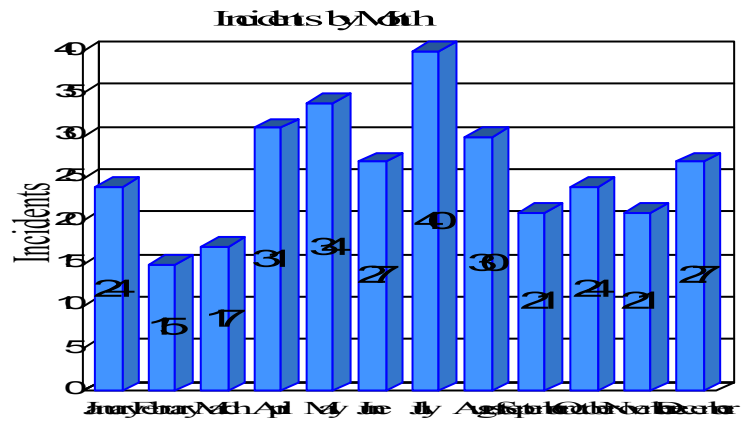

Station Incident Summary

Station **33**

01/05/2013 to 12/31/2013

SLU

Total Calls for this Report 311

The source of this data is submitted by CAL FIRE through the Computer Aided Dispatch (CAD) system. The data is an estimate and may possibly change. Total statistics on this report are not final, and may not match any other fire statistics provided by CAL FIRE / San Luis Obispo County Fire.