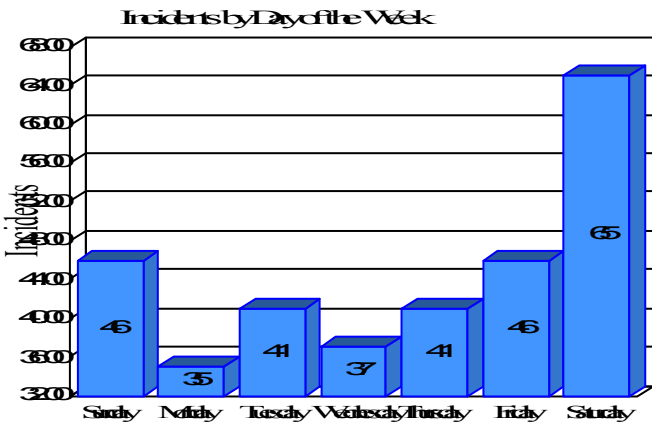

Station Incident Summary

Station **33**

01/05/2013 to 12/31/2013

SLU

Total Calls for this Report 311

The source of this data is submitted by CAL FIRE through the Computer Aided Dispatch (CAD) system. The data is an estimate and may possibly change. Total statistics on this report are not final, and may not match any other fire statistics provided by CAL FIRE / San Luis Obispo County Fire.