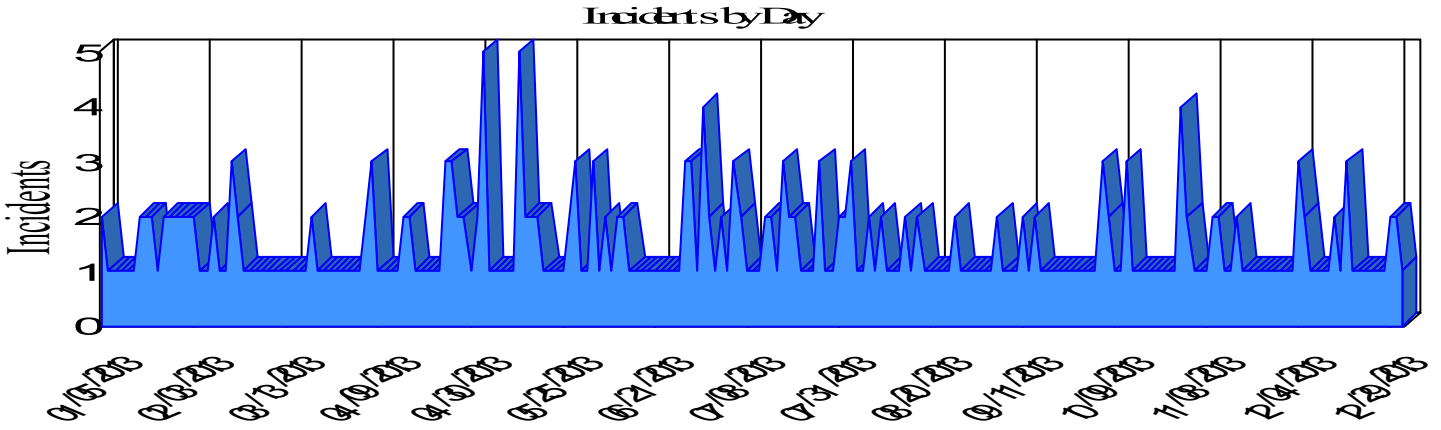

Station Incident Summary

Station **33**

01/05/2013 to 12/31/2013

SLU

Total Calls for this Report 311

The source of this data is submitted by CAL FIRE through the Computer Aided Dispatch (CAD) system. The data is an estimate and may possibly change. Total statistics on this report are not final, and may not match any other fire statistics provided by CAL FIRE / San Luis Obispo County Fire.