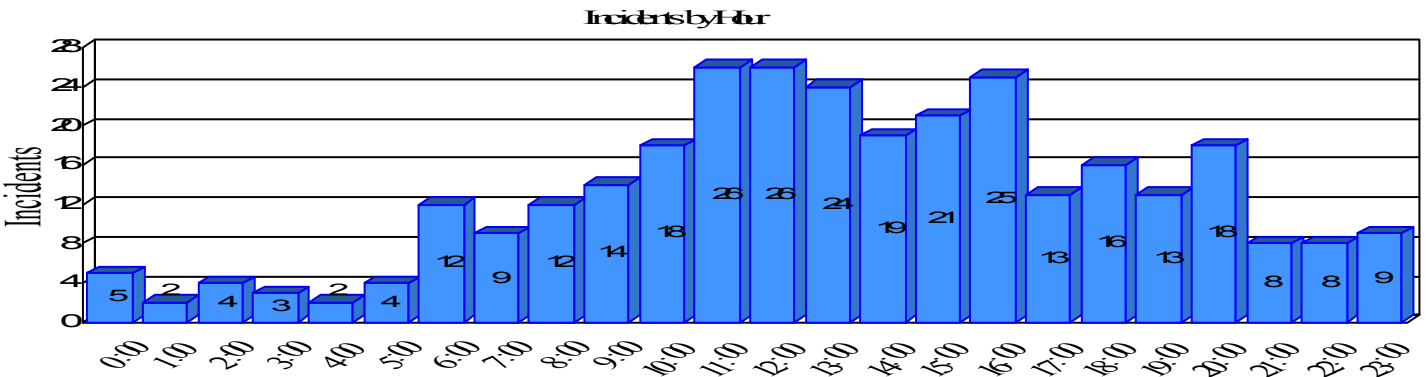

Station Incident Summary

Station **33**

01/05/2013 to 12/31/2013

SLU

Total Calls for this Report 311

The source of this data is submitted by CAL FIRE through the Computer Aided Dispatch (CAD) system. The data is an estimate and may possibly change. Total statistics on this report are not final, and may not match any other fire statistics provided by CAL FIRE / San Luis Obispo County Fire.