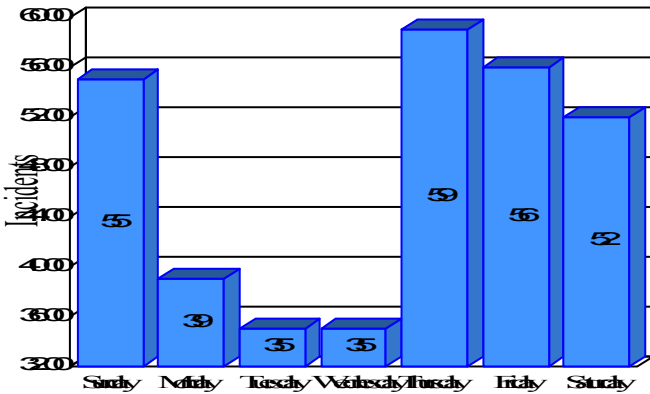

Station Incident Summary

Station **31**

01/01/2013 to 12/30/2013

SLU

Total Calls for this Report 331

Incidents by Day

Incidents by Day of the Week

Incidents by Month