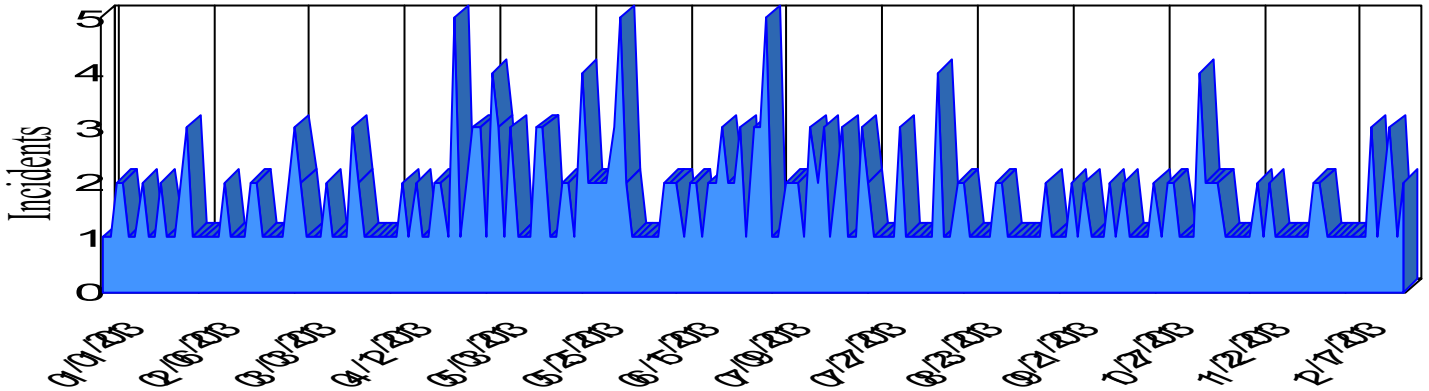

Station Incident Summary

Station **31**

01/01/2013 to 12/30/2013

SLU

Total Calls for this Report 331

Incidents by Day

Incidents by Day of the Week

Incidents by Month