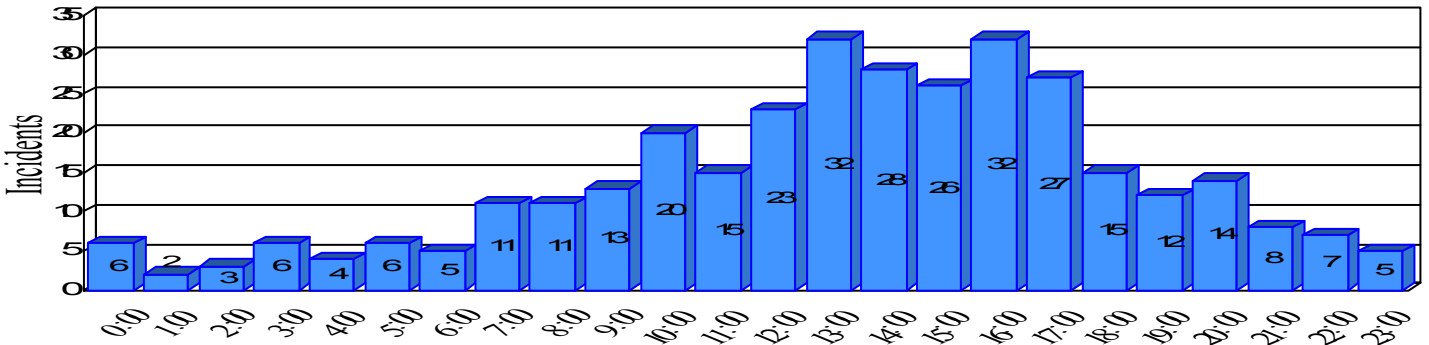

Incidents by Hour