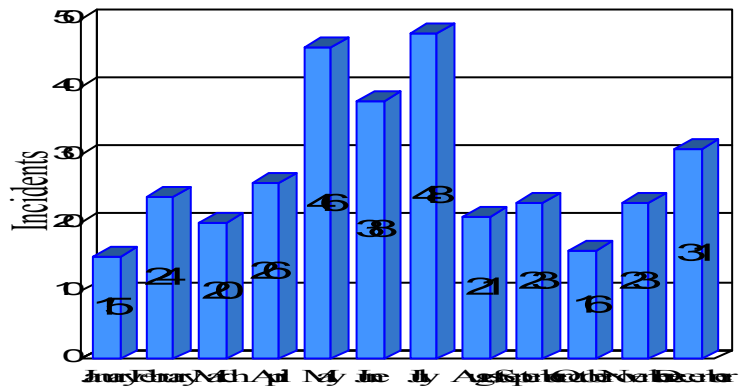

Station Incident Summary

Station **31**

01/01/2013 to 12/30/2013

SLU

Total Calls for this Report 331

Incidents by Day

Incidents by Day of the Week

Incidents by Month