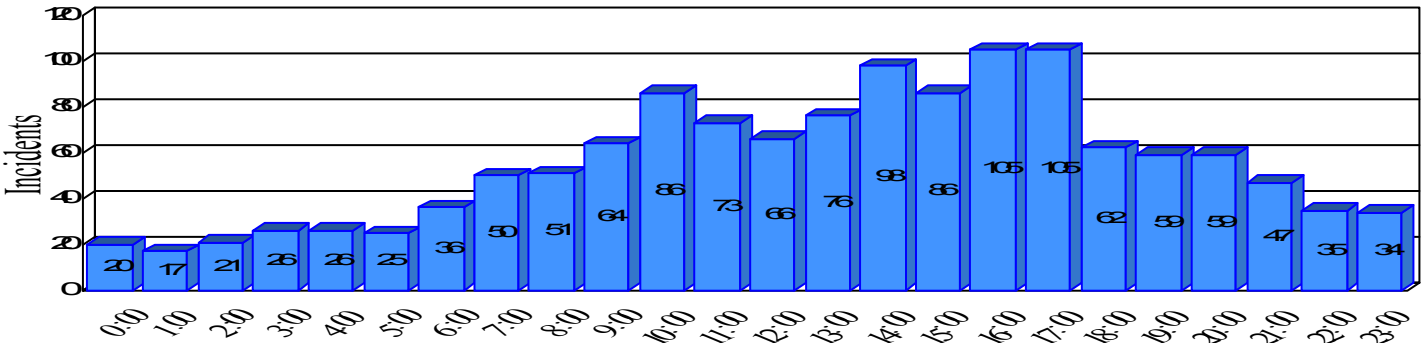

Incidents by Hour