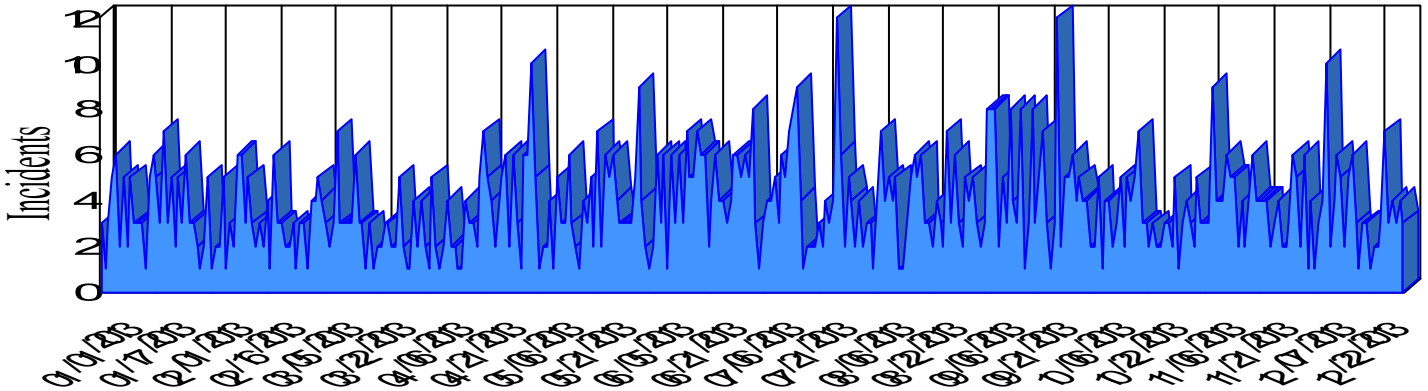

# Station Incident Summary

Station **30**

01/01/2013 to 12/31/2013

SLU

Total Calls for this Report 1,327

Incidents by Day

Incidents by Day of the Week

Incidents by Month

Incidents by Hour

The source of this data is submitted by CAL FIRE through the Computer Aided Dispatch (CAD) system. The data is an estimate and may possibly change. Total statistics on this report are not final, and may not match any other fire statistics provided by CAL FIRE / San Luis Obispo County Fire.