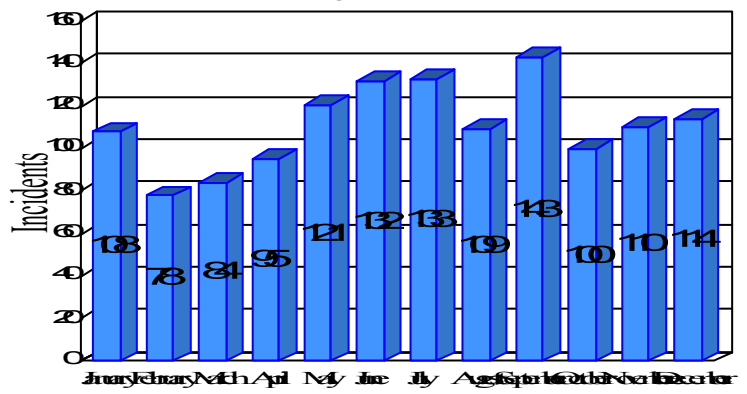

# Station Incident Summary

Station **30**

01/01/2013 to 12/31/2013

SLU

Total Calls for this Report 1,327

Incidents by Day

Incidents by Day of the Week

Incidents by Month