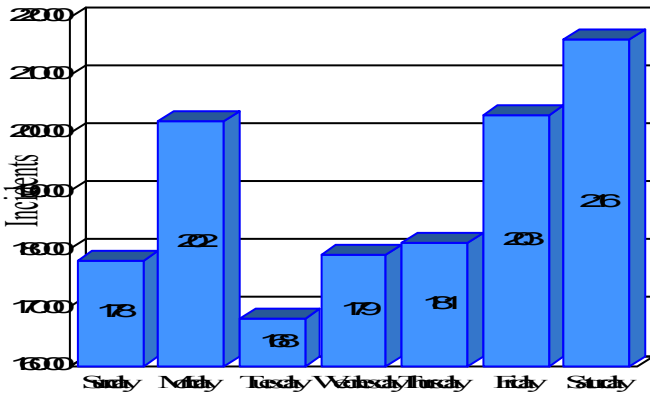

# Station Incident Summary

Station **30**

01/01/2013 to 12/31/2013

SLU

Total Calls for this Report 1,327

Incidents by Day

Incidents by Day of the Week

Incidents by Month