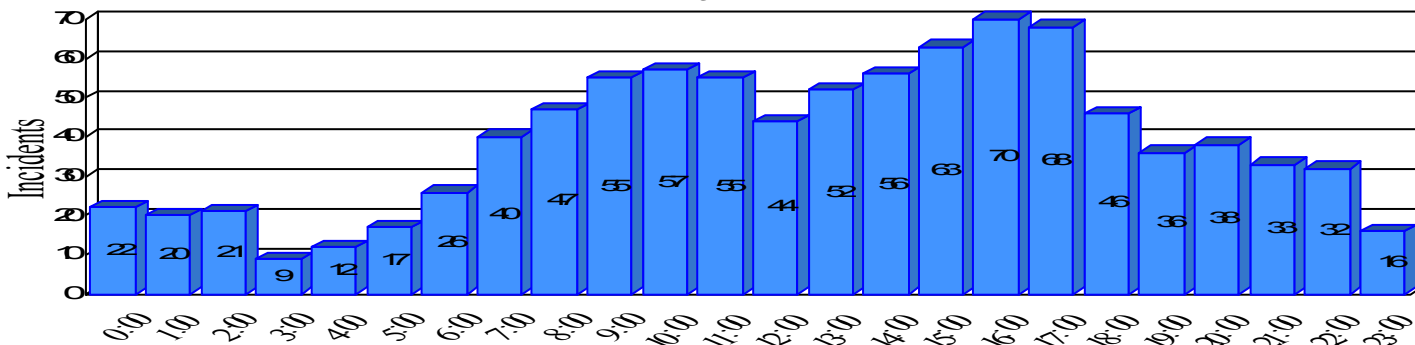

Incidents by Hour