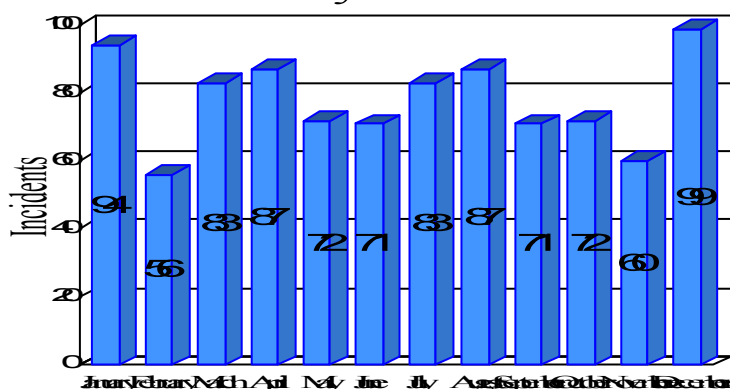

Station Incident Summary

Station **22**

01/01/2013 to 12/31/2013

SLU

Total Calls for this Report 935

Incidents by Day

Incidents by Day of the Week

Incidents by Month