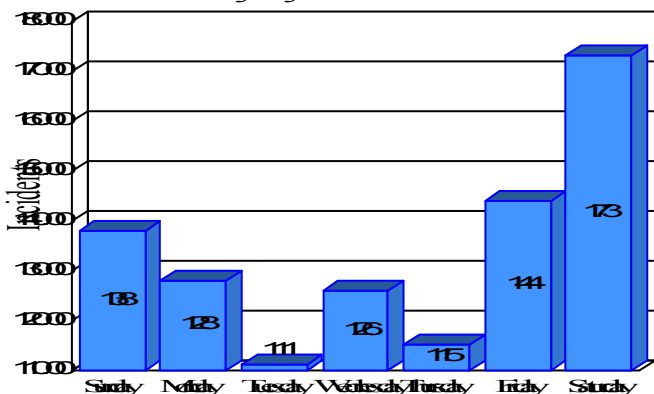

Station Incident Summary

Station **22**

01/01/2013 to 12/31/2013

SLU

Total Calls for this Report 935

Incidents by Day

Incidents by Day of the Week

Incidents by Month