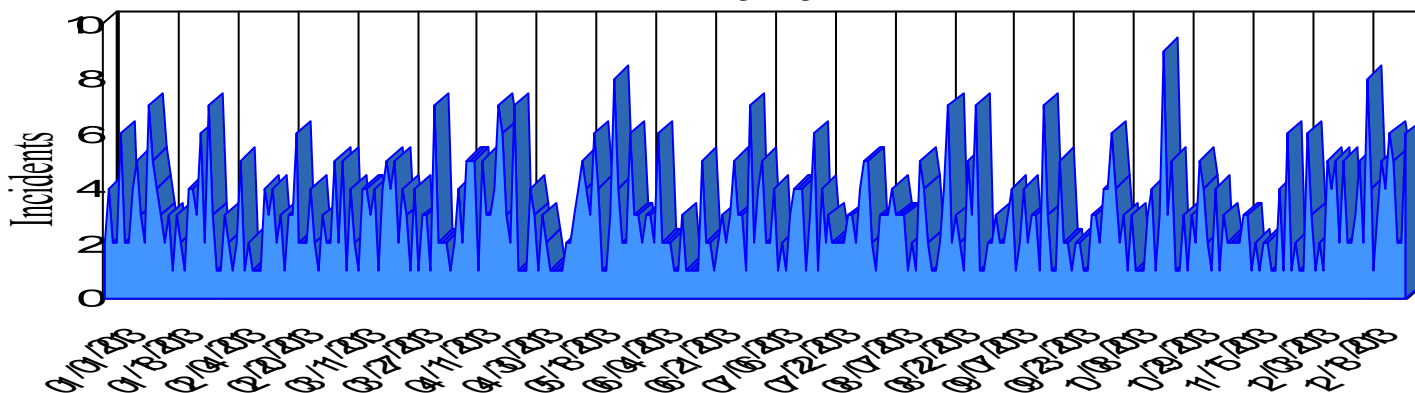

Station Incident Summary

Station **22**

01/01/2013 to 12/31/2013

SLU

Total Calls for this Report 935

Incidents by Day

Incidents by Day of the Week

Incidents by Month

Incidents by Hour

The source of this data is submitted by CAL FIRE through the Computer Aided Dispatch (CAD) system. The data is an estimate and may possibly change. Total statistics on this report are not final, and may not match any other fire statistics provided by CAL FIRE / San Luis Obispo County Fire.