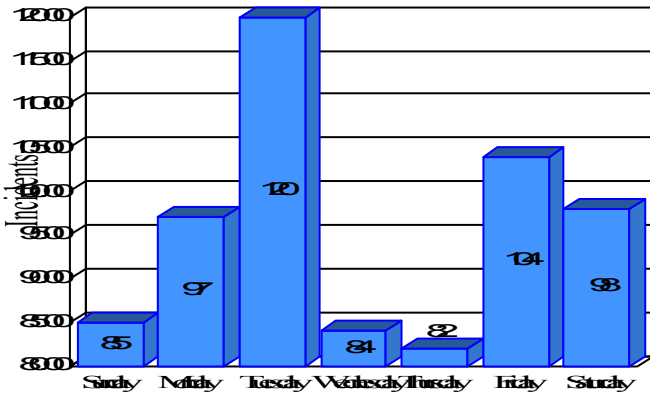

# Station Incident Summary

Station **21**

01/01/2013 to 12/31/2013

SLU

Total Calls for this Report 670

Incidents by Day

Incidents by Day of the Week

Incidents by Month