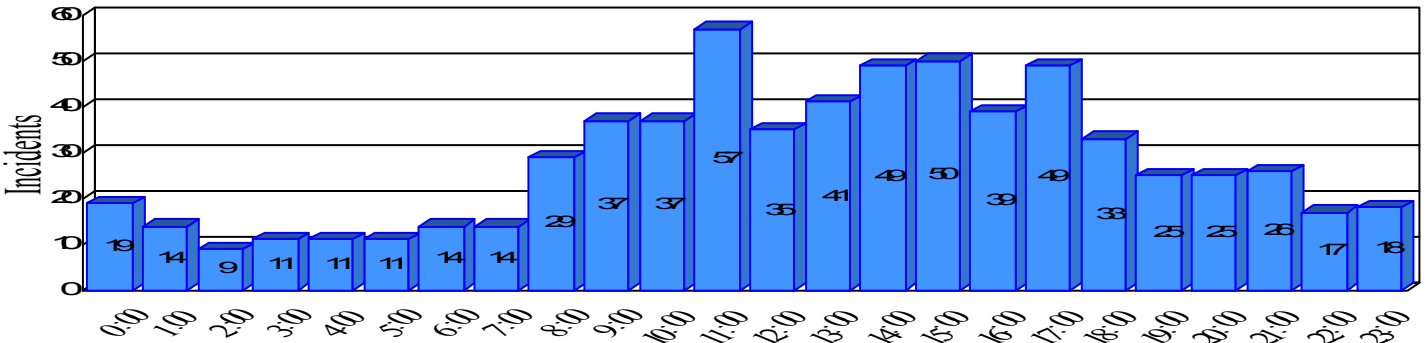

Incidents by Hour