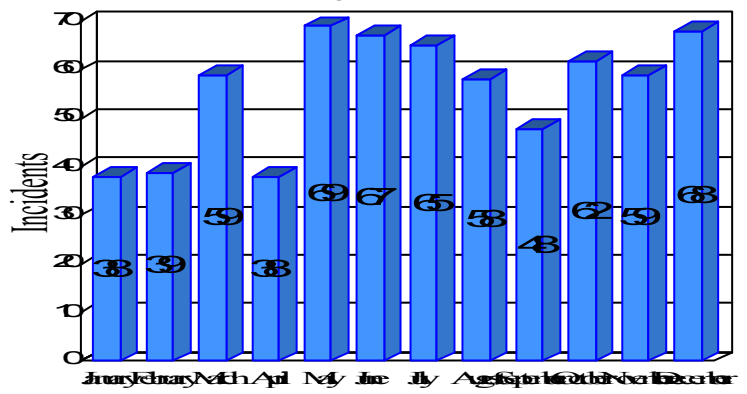

# Station Incident Summary

Station **21**

01/01/2013 to 12/31/2013

SLU

Total Calls for this Report 670

Incidents by Day

Incidents by Day of the Week

Incidents by Month