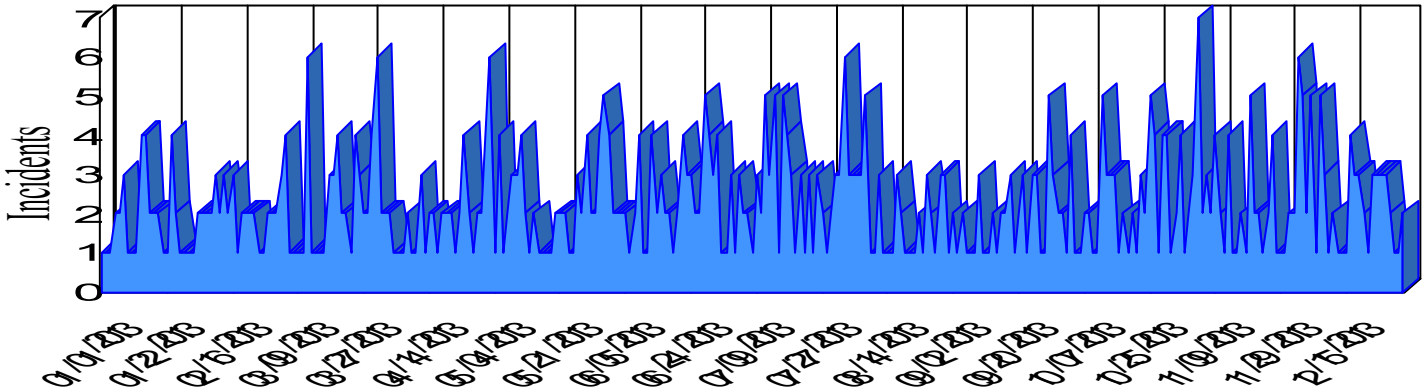

# Station Incident Summary

Station **21**

01/01/2013 to 12/31/2013

SLU

Total Calls for this Report 670

Incidents by Day

Incidents by Day of the Week

Incidents by Month

Incidents by Hour

The source of this data is submitted by CAL FIRE through the Computer Aided Dispatch (CAD) system. The data is an estimate and may possibly change. Total statistics on this report are not final, and may not match any other fire statistics provided by CAL FIRE / San Luis Obispo County Fire.