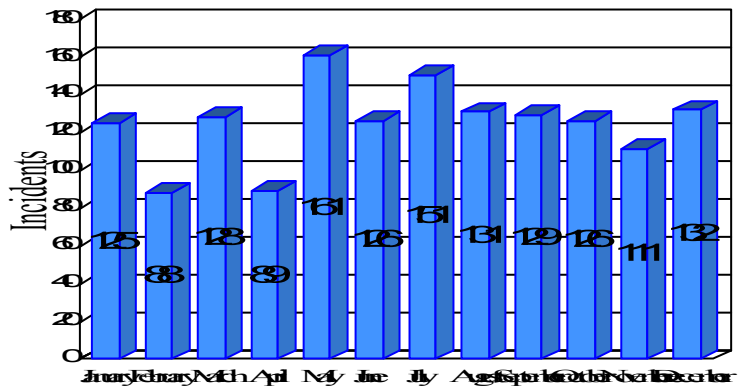

# Station Incident Summary

Station **20**

01/01/2013 to 12/31/2013

SLU

Total Calls for this Report 1,497

Incidents by Day

Incidents by Day of the Week

Incidents by Month