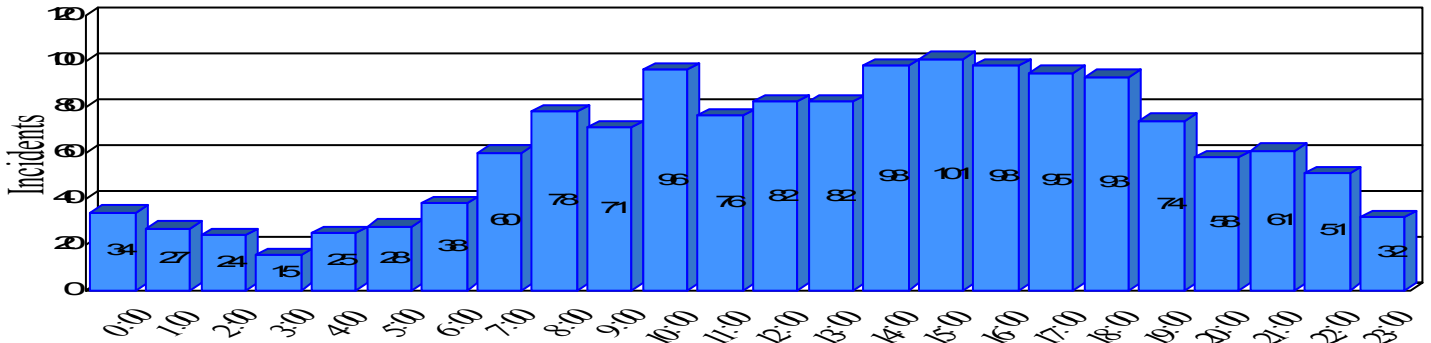

Incidents by Hour