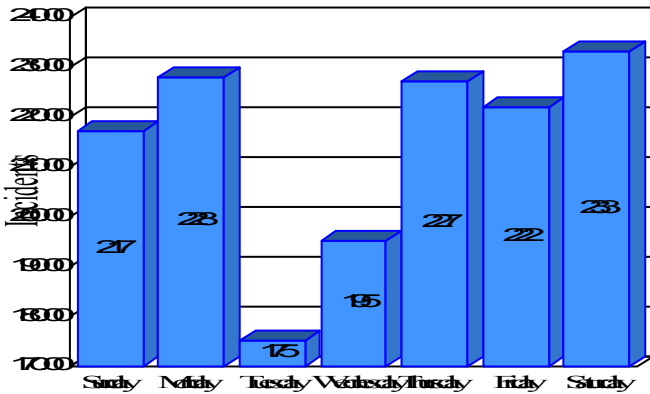

# Station Incident Summary

Station **20**

01/01/2013 to 12/31/2013

SLU

Total Calls for this Report 1,497

Incidents by Day

Incidents by Day of the Week

Incidents by Month