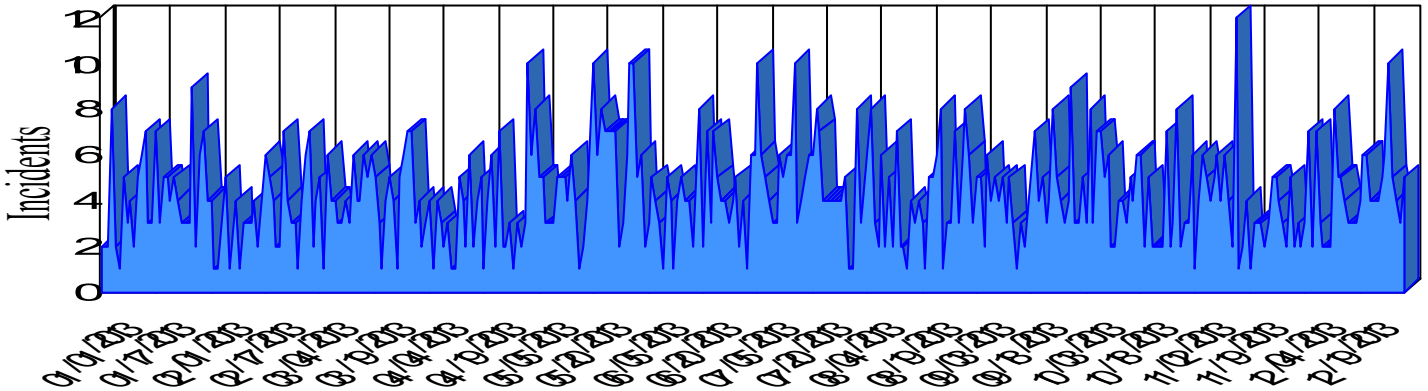

# Station Incident Summary

Station **20**

01/01/2013 to 12/31/2013

SLU

Total Calls for this Report 1,497

Incidents by Day

Incidents by Day of the Week

Incidents by Month