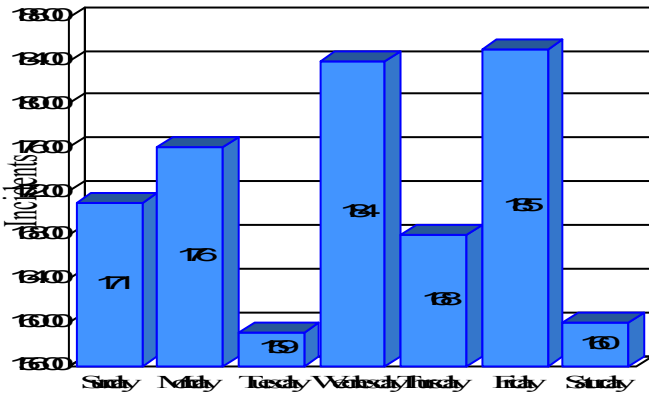

Station Incident Summary

Station **15**

01/01/2013 to 12/31/2013

SLU

Total Calls for this Report 1,203

Incidents by Day

Incidents by Day of the Week

Incidents by Month