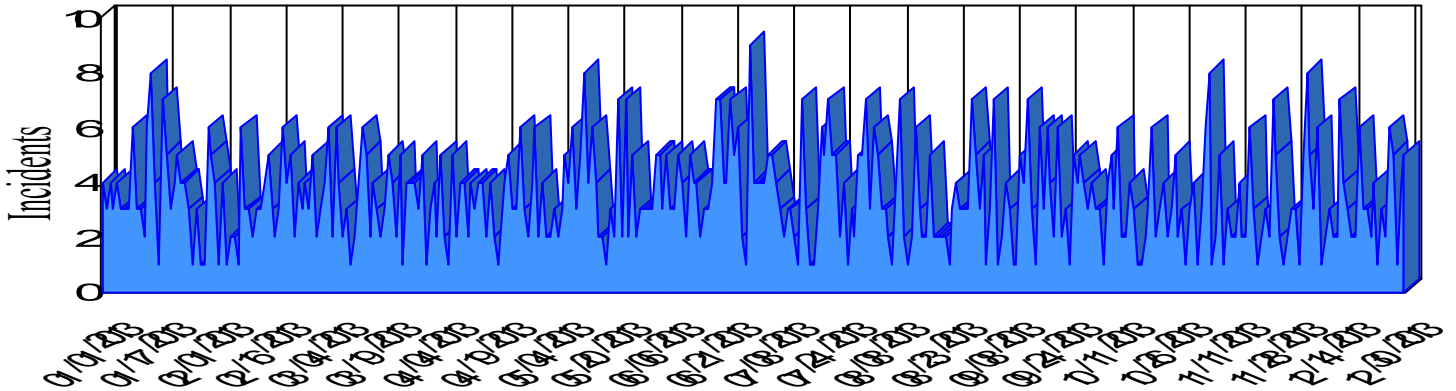

Station Incident Summary

Station **15**

01/01/2013 to 12/31/2013

SLU

Total Calls for this Report 1,203

Incidents by Day

Incidents by Day of the Week

Incidents by Month

Incidents by Hour

The source of this data is submitted by CAL FIRE through the Computer Aided Dispatch (CAD) system. The data is an estimate and may possibly change. Total statistics on this report are not final, and may not match any other fire statistics provided by CAL FIRE / San Luis Obispo County Fire.