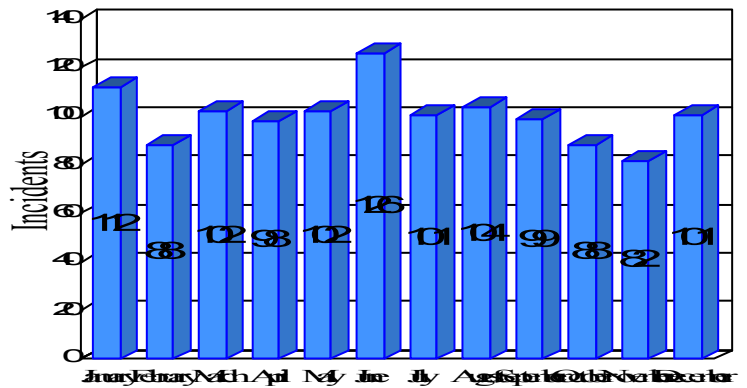

Station Incident Summary

Station **15**

01/01/2013 to 12/31/2013

SLU

Total Calls for this Report 1,203

Incidents by Day

Incidents by Day of the Week

Incidents by Month