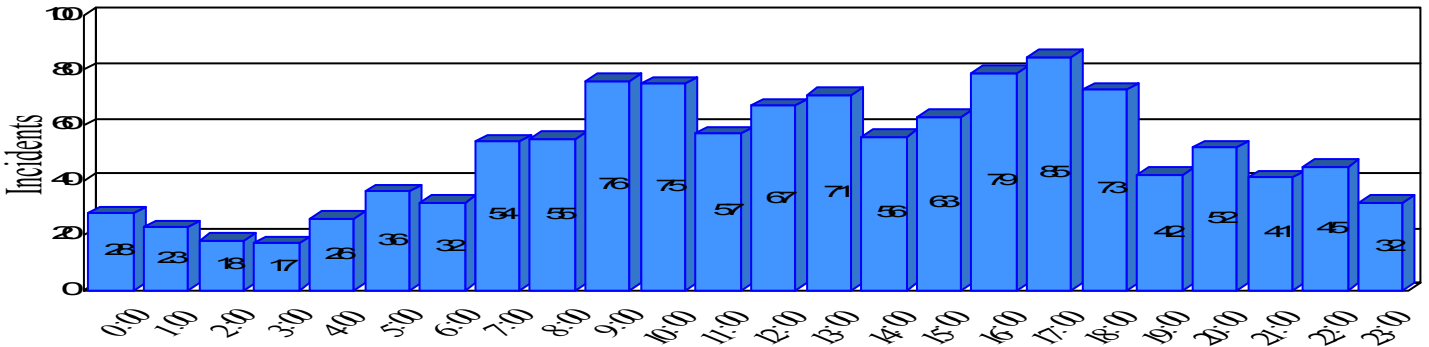

Incidents by Hour