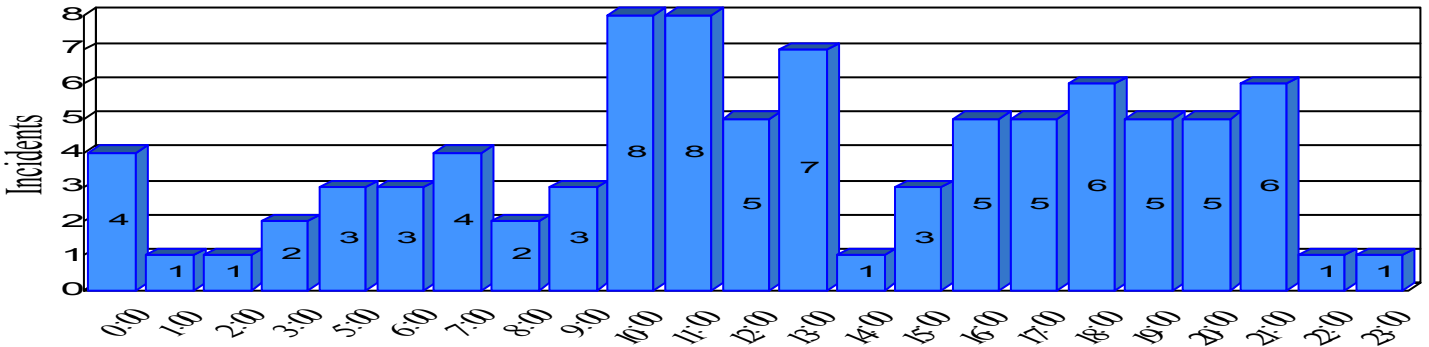

Incidents by Hour