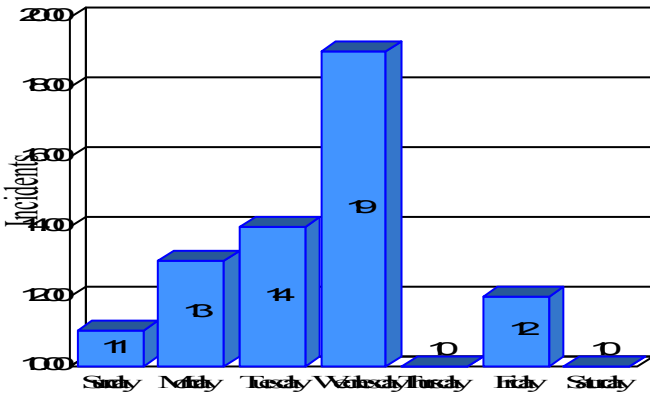

Station Incident Summary

Station **14**

01/04/2013 to 12/24/2013

SLU

Total Calls for this Report 89

Incidents by Day

Incidents by Day of the Week

Incidents by Month