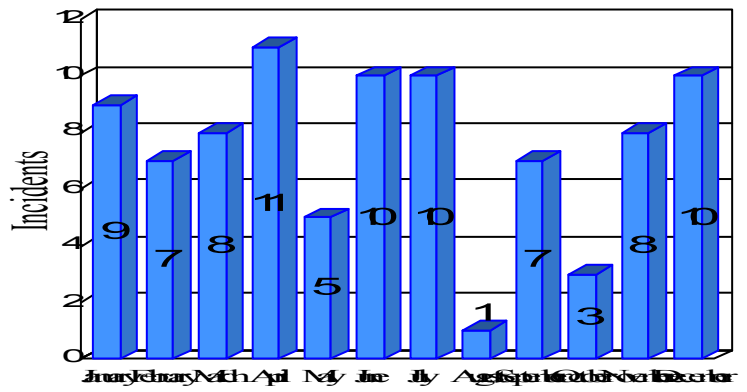

Station Incident Summary

Station **14**

01/04/2013 to 12/24/2013

SLU

Total Calls for this Report 89

Incidents by Day

Incidents by Day of the Week

Incidents by Month