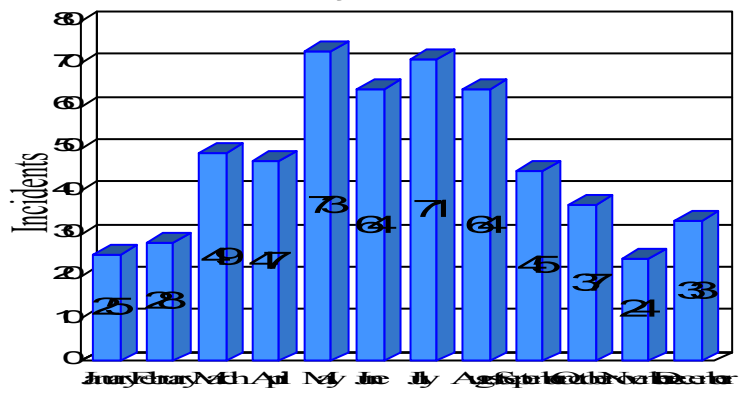

Station Incident Summary

Station **12**

01/01/2013 to 12/31/2013

SLU

Total Calls for this Report 560

Incidents by Day

Incidents by Day of the Week

Incidents by Month