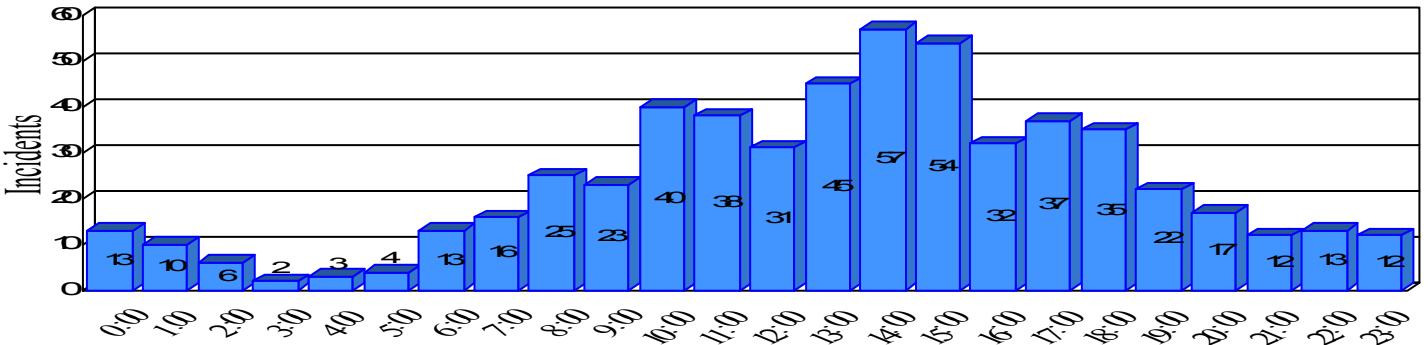

Incidents by Hour