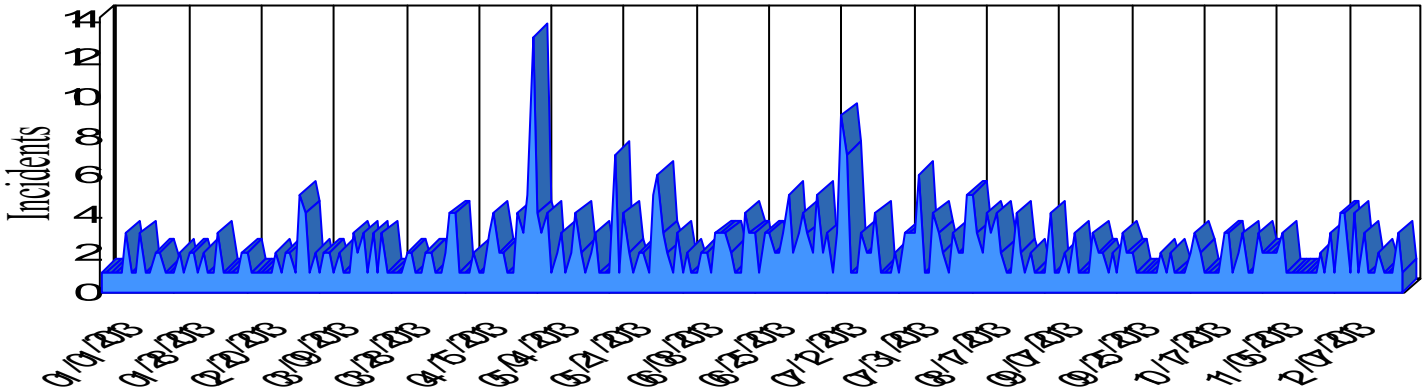

Station Incident Summary

Station **12**

01/01/2013 to 12/31/2013

SLU

Total Calls for this Report 560

Incidents by Day

Incidents by Day of the Week

Incidents by Month

Incidents by Hour

The source of this data is submitted by CAL FIRE through the Computer Aided Dispatch (CAD) system. The data is an estimate and may possibly change. Total statistics on this report are not final, and may not match any other fire statistics provided by CAL FIRE / San Luis Obispo County Fire.