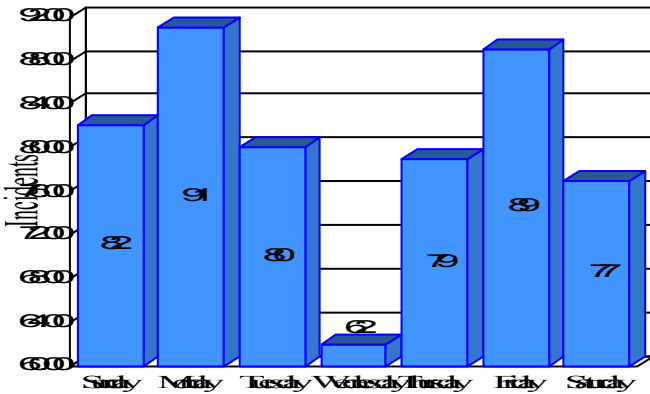

Station Incident Summary

Station **12**

01/01/2013 to 12/31/2013

SLU

Total Calls for this Report 560

Incidents by Day

Incidents by Day of the Week

Incidents by Month