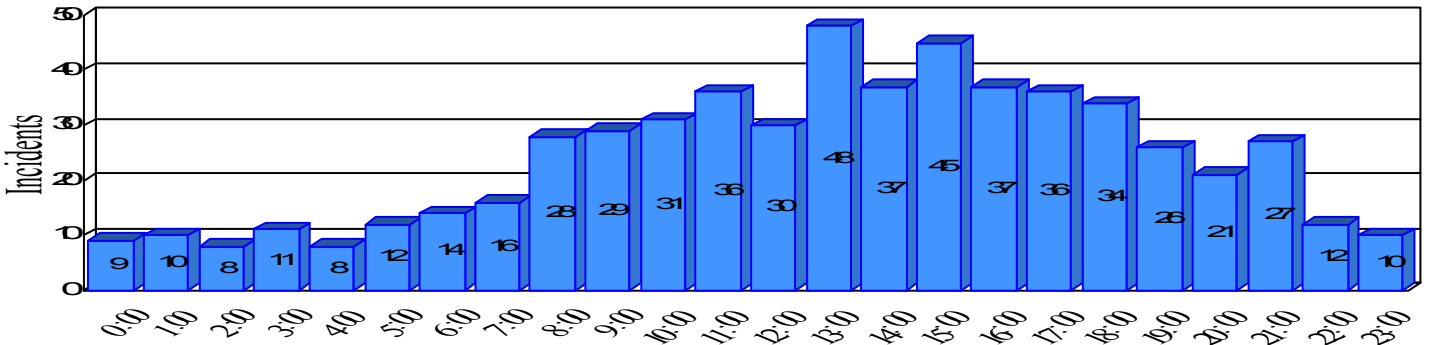

Incidents by Hour