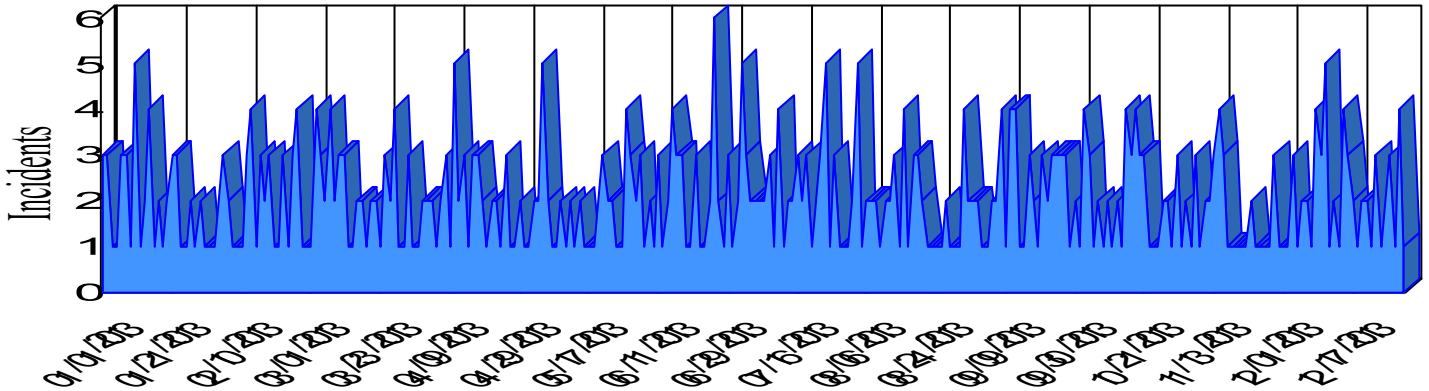

# Station Incident Summary

Station **11**

01/01/2013 to 12/31/2013

SLU

Total Calls for this Report 575

Incidents by Day

Incidents by Day of the Week

Incidents by Month

Incidents by Hour

The source of this data is submitted by CAL FIRE through the Computer Aided Dispatch (CAD) system. The data is an estimate and may possibly change. Total statistics on this report are not final, and may not match any other fire statistics provided by CAL FIRE / San Luis Obispo County Fire.