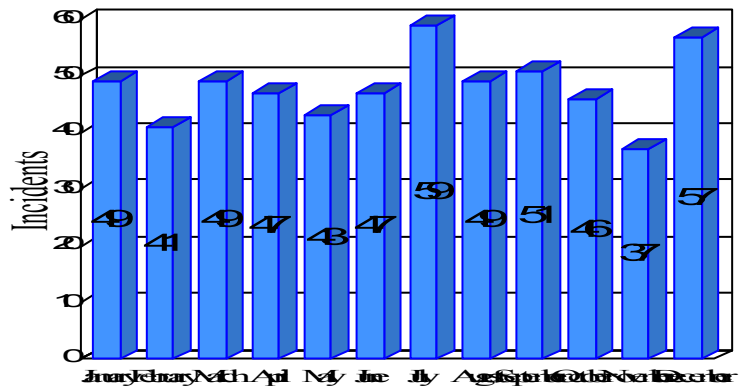

# Station Incident Summary

Station **11**

01/01/2013 to 12/31/2013

SLU

Total Calls for this Report 575

Incidents by Day

Incidents by Day of the Week

Incidents by Month