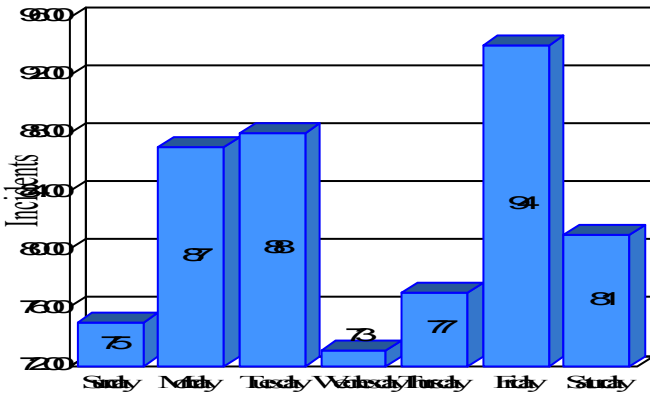

# Station Incident Summary

Station **11**

01/01/2013 to 12/31/2013

SLU

Total Calls for this Report 575

Incidents by Day

Incidents by Day of the Week

Incidents by Month