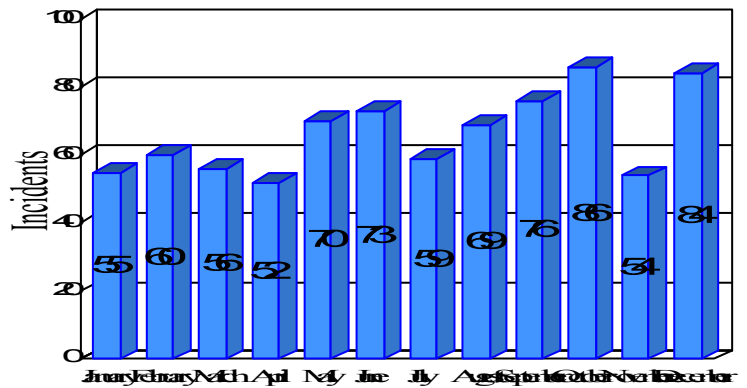

# Station Incident Summary

Station **10**

01/01/2013 to 12/31/2013

SLU

Total Calls for this Report 794

Incidents by Day

Incidents by Day of the Week

Incidents by Month