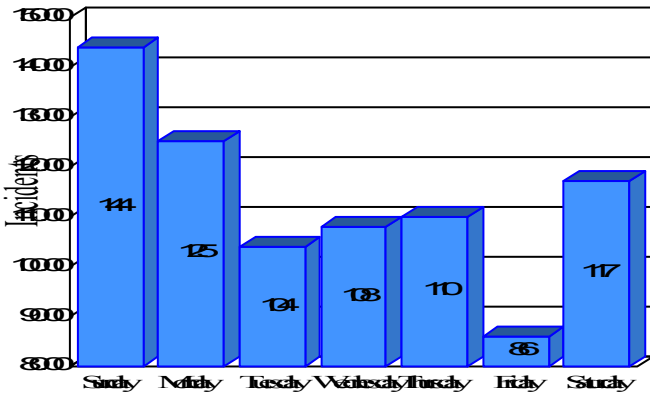

# Station Incident Summary

Station **10**

01/01/2013 to 12/31/2013

SLU

Total Calls for this Report 794

Incidents by Day

Incidents by Day of the Week

Incidents by Month