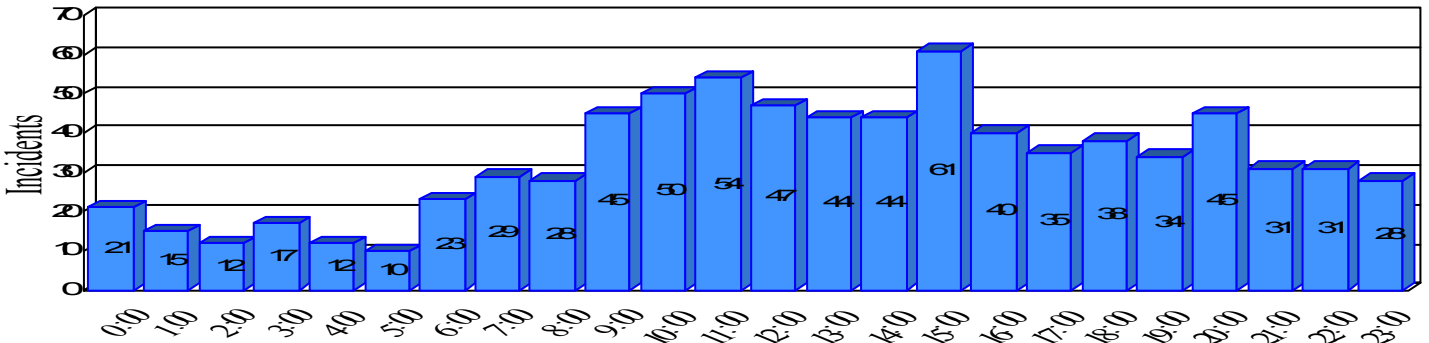

Incidents by Hour