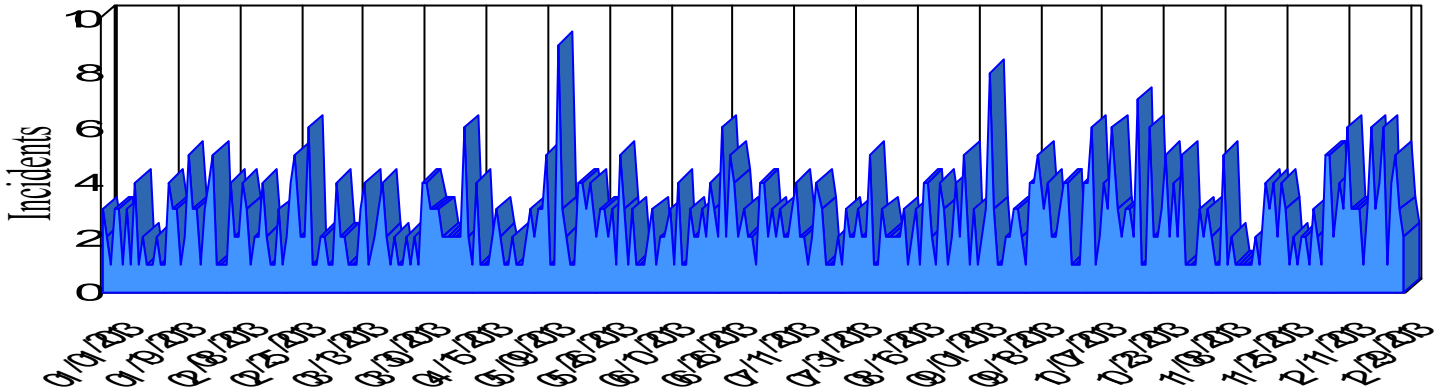

# Station Incident Summary

Station **10**

01/01/2013 to 12/31/2013

SLU

Total Calls for this Report 794

Incidents by Day

Incidents by Day of the Week

Incidents by Month