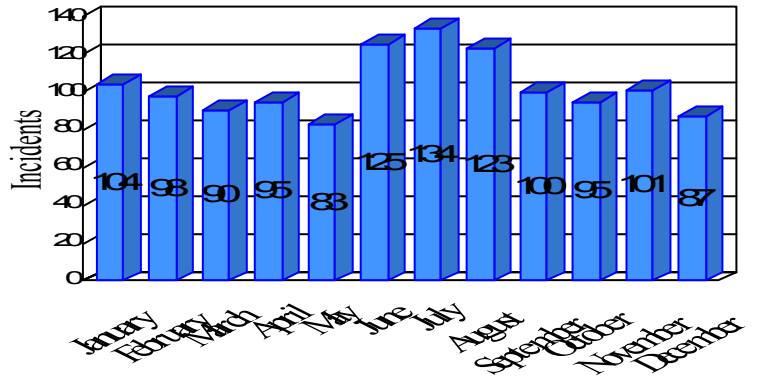

Station Incident Summary

Station **64**

01/01/2012 to 12/31/2012

SLU

Total Calls for this Report 1,235

Incidents by Day

Incidents by Day of the Week

Incidents by Month