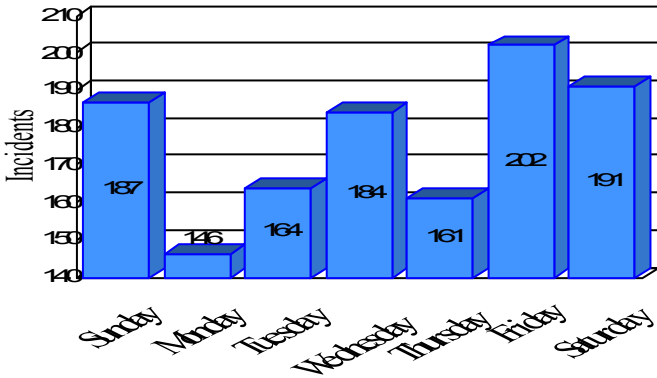

Station Incident Summary

Station **64**

01/01/2012 to 12/31/2012

SLU

Total Calls for this Report 1,235

Incidents by Day

Incidents by Day of the Week

Incidents by Month