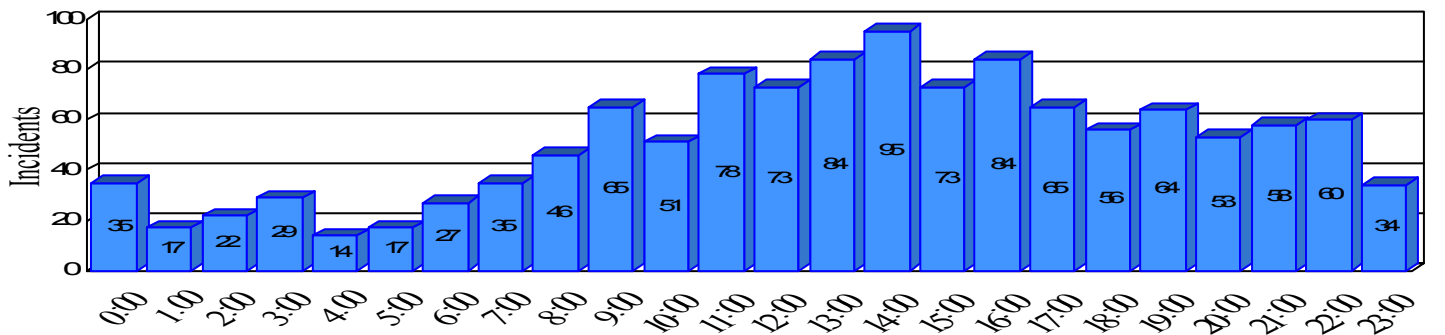

Incidents by Hour