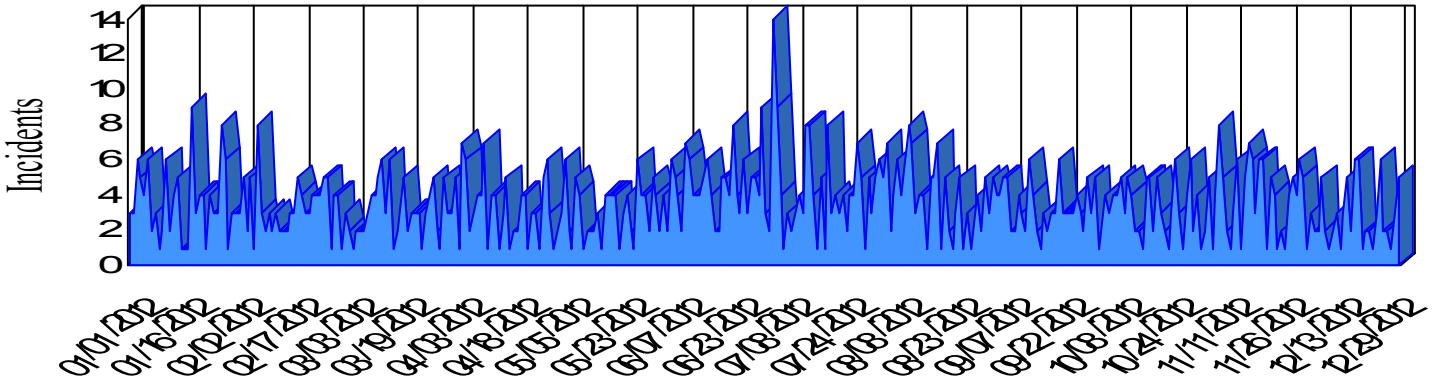

Station Incident Summary

Station **64**

01/01/2012 to 12/31/2012

SLU

Total Calls for this Report 1,235

Incidents by Day

Incidents by Day of the Week

Incidents by Month

Incidents by Hour

The source of this data is submitted by CAL FIRE through the Computer Aided Dispatch (CAD) system. The data is an estimate and may possibly change. Total statistics on this report are not final, and may not match any other fire statistics provided by CAL FIRE / San Luis Obispo County Fire.