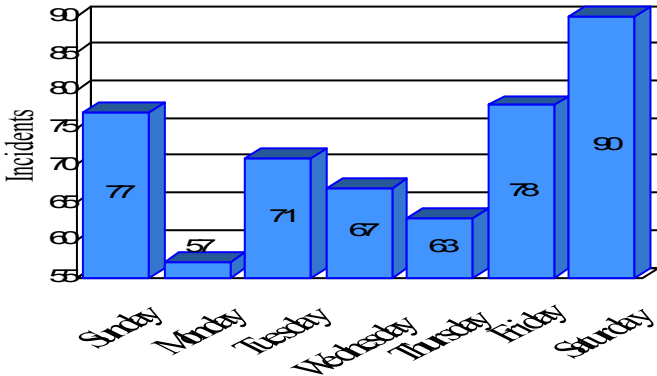

Station Incident Summary

Station **63**

01/01/2012 to 12/31/2012

SLU

Total Calls for this Report **503**

Incidents by Day

Incidents by Day of the Week

Incidents by Month