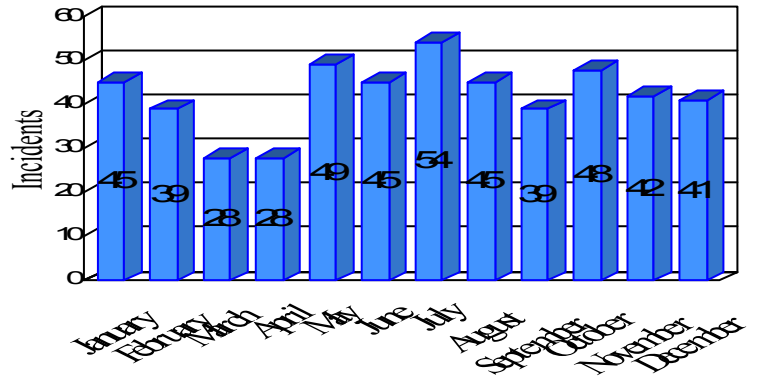

Station Incident Summary

Station **63**

01/01/2012 to 12/31/2012

SLU

Total Calls for this Report **503**

Incidents by Day

Incidents by Day of the Week

Incidents by Month