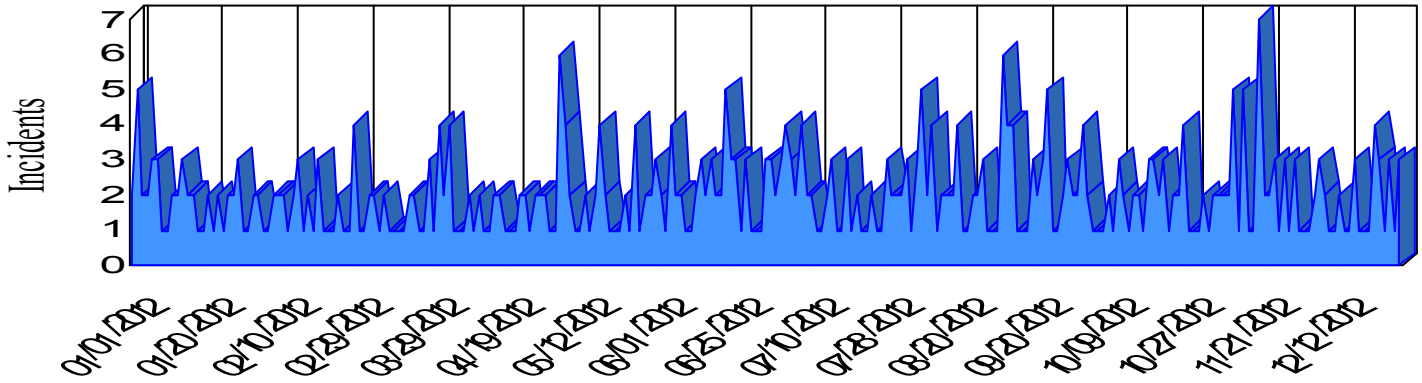

Station Incident Summary

Station **63**

01/01/2012 to 12/31/2012

SLU

Total Calls for this Report **503**

Incidents by Day

Incidents by Day of the Week

Incidents by Month

Incidents by Hour

The source of this data is submitted by CAL FIRE through the Computer Aided Dispatch (CAD) system. The data is an estimate and may possibly change. Total statistics on this report are not final, and may not match any other fire statistics provided by CAL FIRE / San Luis Obispo County Fire.