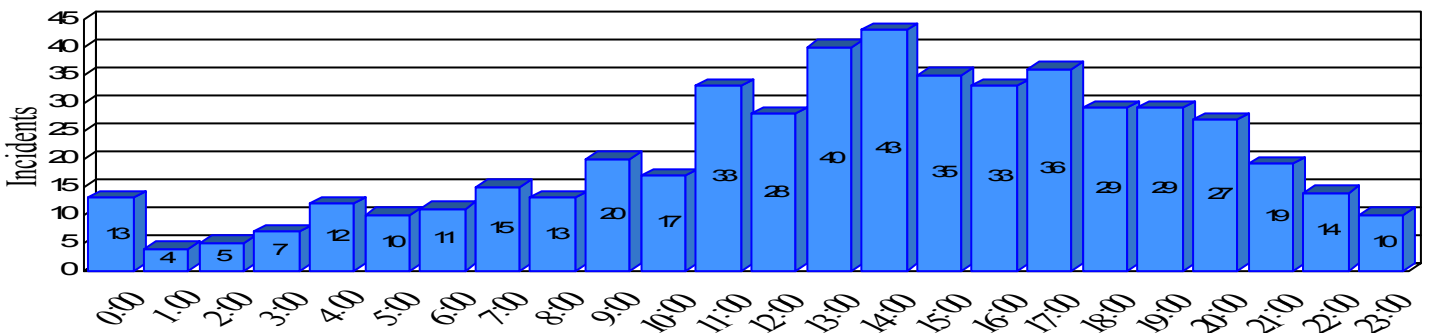

Incidents by Hour