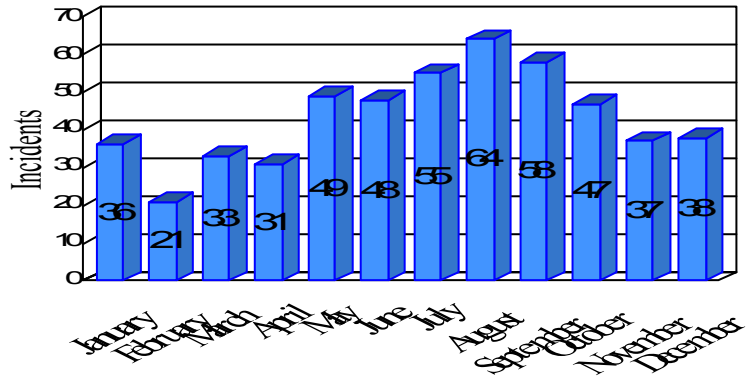

Station Incident Summary

Station **62**

01/01/2012 to 12/31/2012

SLU

Total Calls for this Report 517

Incidents by Day

Incidents by Day of the Week

Incidents by Month