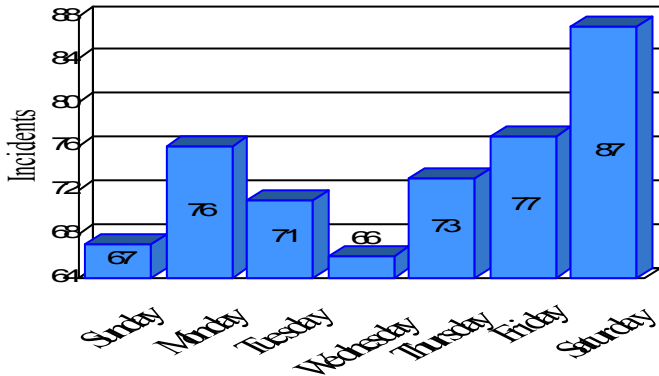

Station Incident Summary

Station **62**

01/01/2012 to 12/31/2012

SLU

Total Calls for this Report 517

Incidents by Day

Incidents by Day of the Week

Incidents by Month