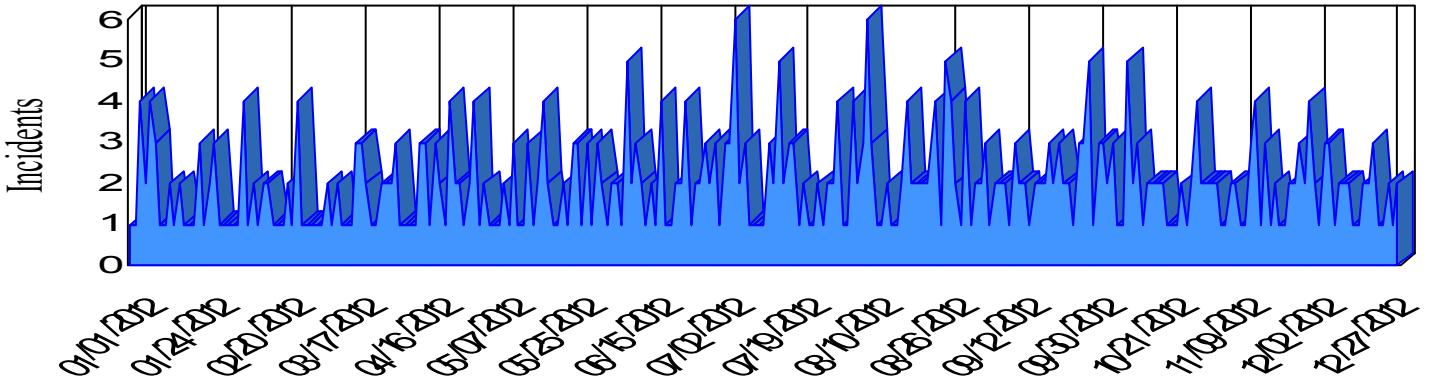

Station Incident Summary

Station **62**

01/01/2012 to 12/31/2012

SLU

Total Calls for this Report 517

Incidents by Day

Incidents by Day of the Week

Incidents by Month

Incidents by Hour

The source of this data is submitted by CAL FIRE through the Computer Aided Dispatch (CAD) system. The data is an estimate and may possibly change. Total statistics on this report are not final, and may not match any other fire statistics provided by CAL FIRE / San Luis Obispo County Fire.