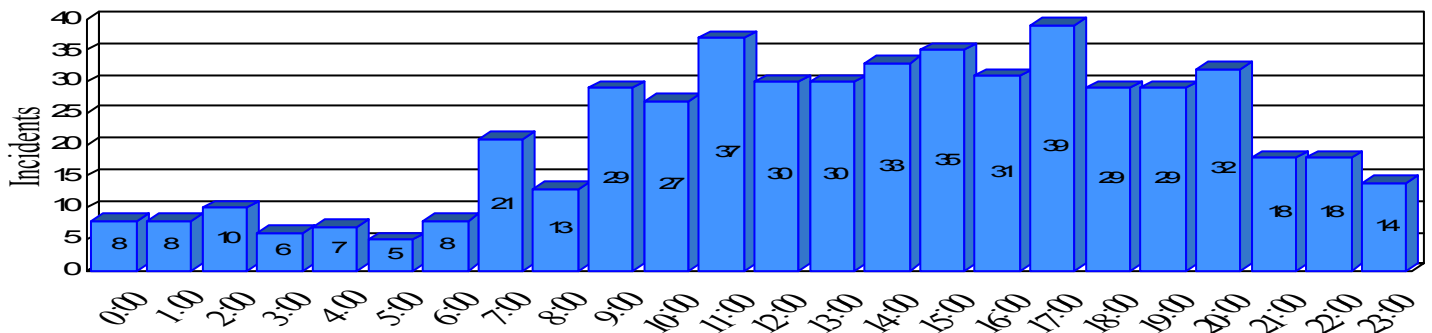

Incidents by Hour