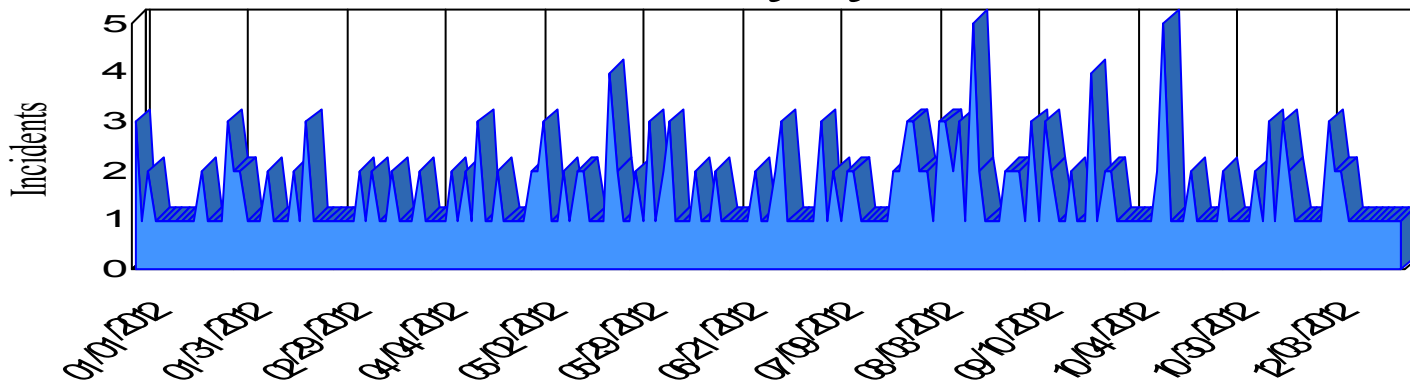

Station Incident Summary

Station 43

01/01/2012 to 12/30/2012

SLU

Total Calls for this Report 293

Incidents by Day

Incidents by Day of the Week

Incidents by Month

Incidents by Hour

The source of this data is submitted by CAL FIRE through the Computer Aided Dispatch (CAD) system. The data is an estimate and may possibly change. Total statistics on this report are not final, and may not match any other fire statistics provided by CAL FIRE / San Luis Obispo County Fire.