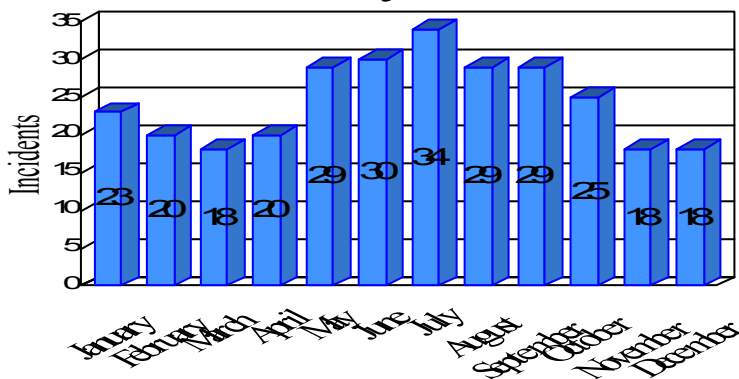

Station Incident Summary

Station 43

01/01/2012 to 12/30/2012

SLU

Total Calls for this Report 293

Incidents by Day

Incidents by Day of the Week

Incidents by Month