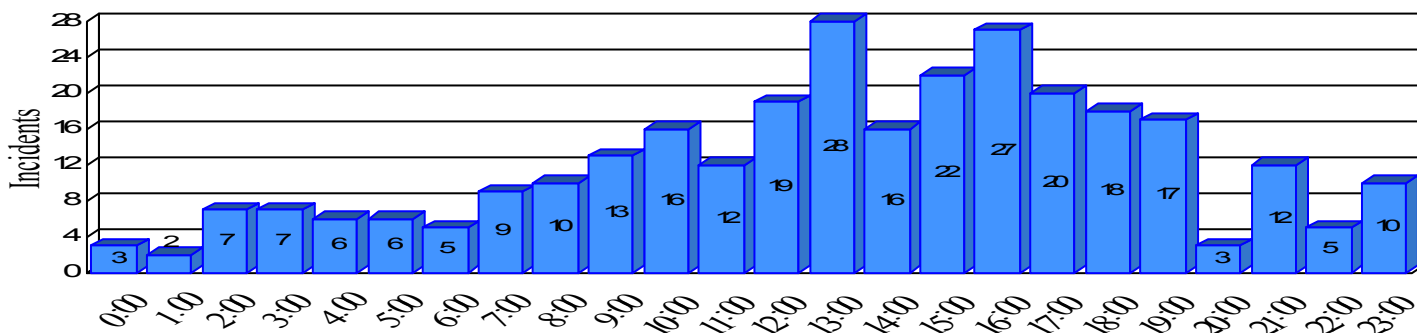

Incidents by Hour