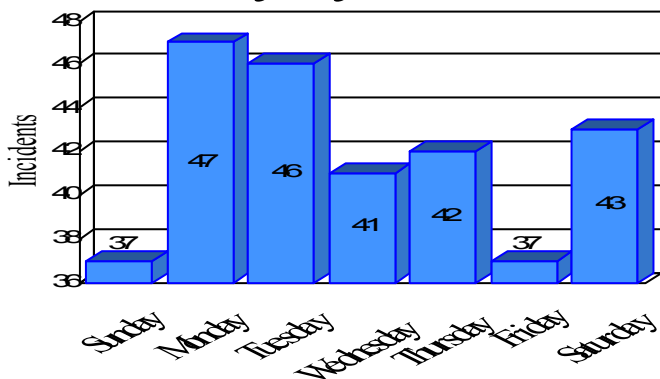

Station Incident Summary

Station 43

01/01/2012 to 12/30/2012

SLU

Total Calls for this Report 293

Incidents by Day

Incidents by Day of the Week

Incidents by Month