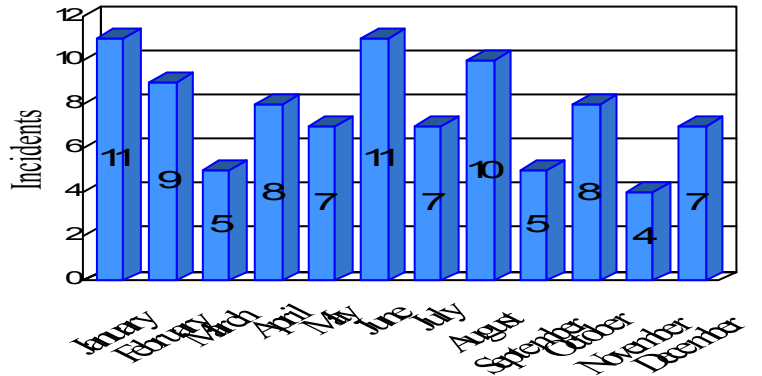

Station Incident Summary

Station **42**

01/01/2012 to 12/28/2012

SLU

Total Calls for this Report 92

Incidents by Day

Incidents by Day of the Week

Incidents by Month