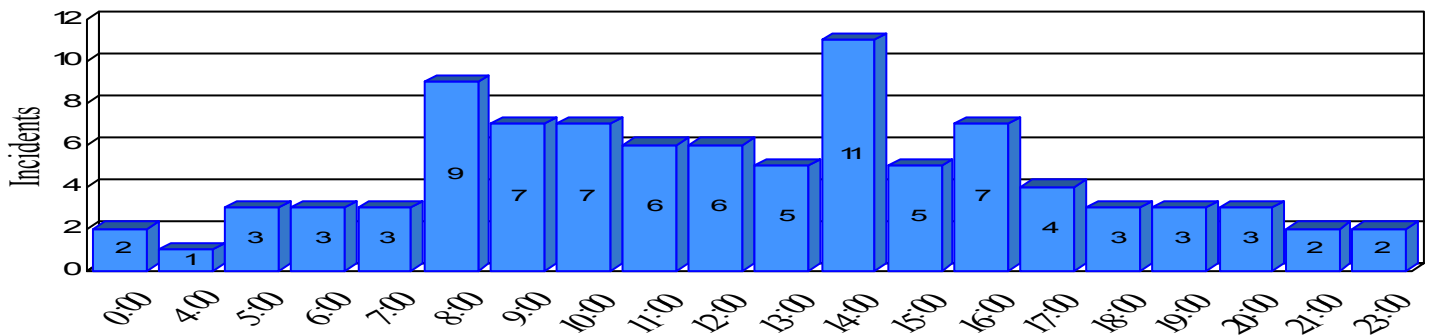

Incidents by Hour