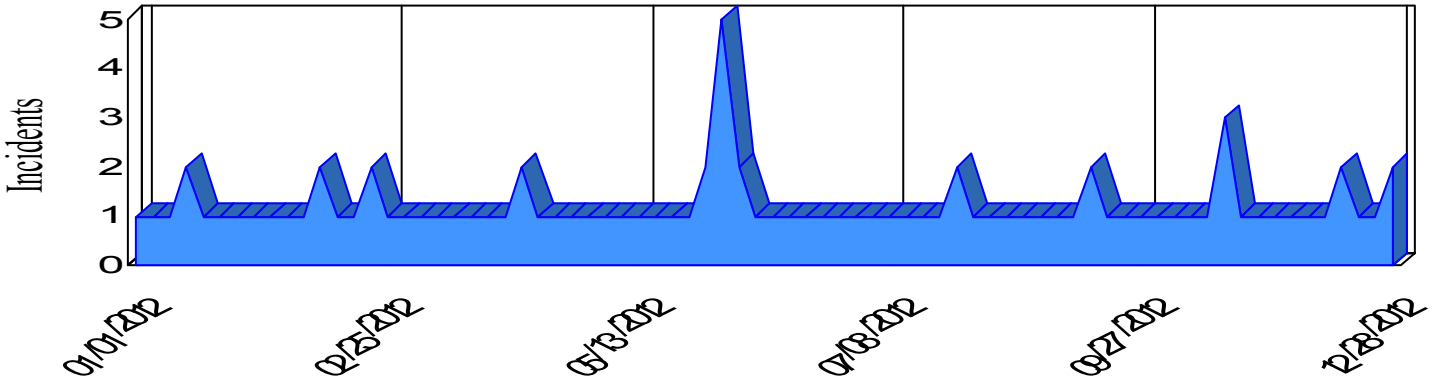

Station Incident Summary

Station **42**

01/01/2012 to 12/28/2012

SLU

Total Calls for this Report 92

Incidents by Day

Incidents by Day of the Week

Incidents by Month

Incidents by Hour

The source of this data is submitted by CAL FIRE through the Computer Aided Dispatch (CAD) system. The data is an estimate and may possibly change. Total statistics on this report are not final, and may not match any other fire statistics provided by CAL FIRE / San Luis Obispo County Fire.