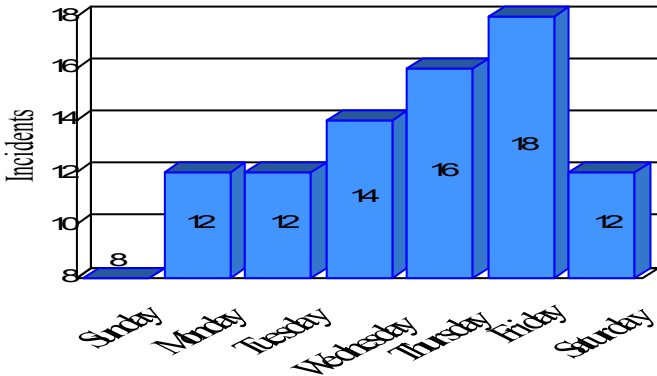

Station Incident Summary

Station **42**

01/01/2012 to 12/28/2012

SLU

Total Calls for this Report 92

Incidents by Day

Incidents by Day of the Week

Incidents by Month