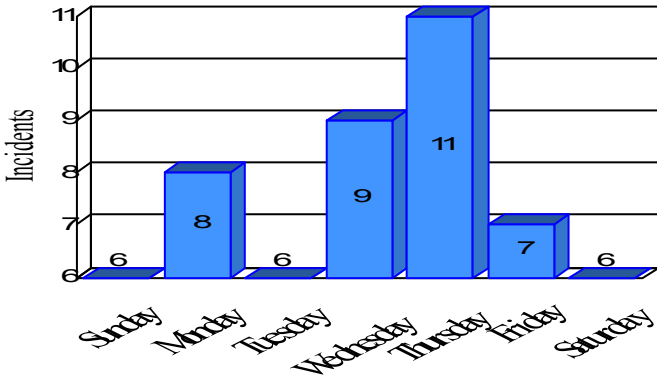

# Station Incident Summary

Station **41**

02/06/2012 to 10/18/2012

SLU

Total Calls for this Report 53

Incidents by Day

Incidents by Day of the Week

Incidents by Month

Incidents by Hour

The source of this data is submitted by CAL FIRE through the Computer Aided Dispatch (CAD) system. The data is an estimate and may possibly change. Total statistics on this report are not final, and may not match any other fire statistics provided by CAL FIRE / San Luis Obispo County Fire.