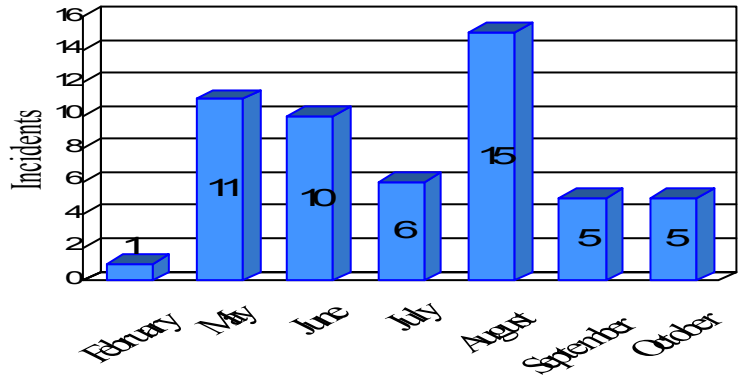

# Station Incident Summary

Station **41**

02/06/2012 to 10/18/2012

SLU

Total Calls for this Report 53

Incidents by Day

Incidents by Day of the Week

Incidents by Month