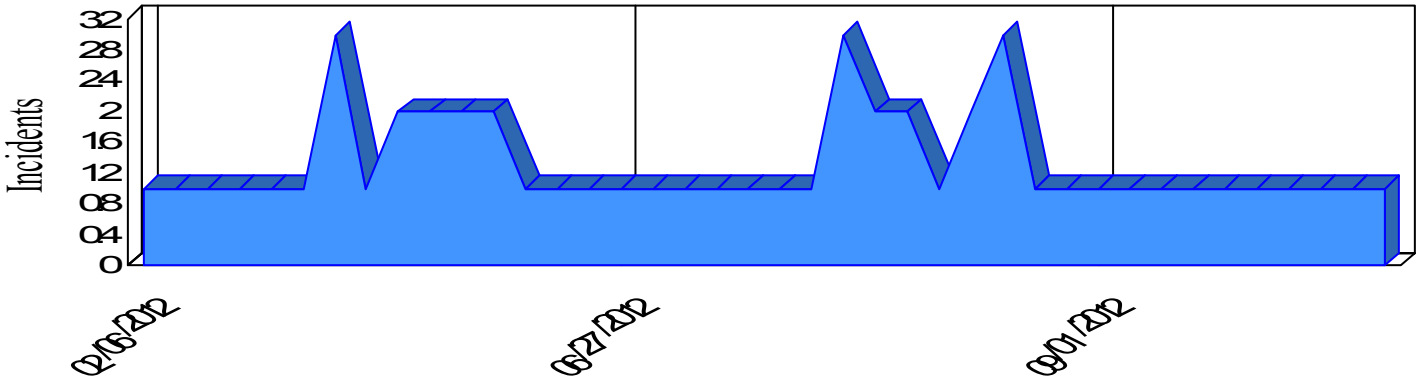

# Station Incident Summary

Station **41**

02/06/2012 to 10/18/2012

SLU

Total Calls for this Report 53

Incidents by Day

Incidents by Day of the Week

Incidents by Month

Incidents by Hour

The source of this data is submitted by CAL FIRE through the Computer Aided Dispatch (CAD) system. The data is an estimate and may possibly change. Total statistics on this report are not final, and may not match any other fire statistics provided by CAL FIRE / San Luis Obispo County Fire.