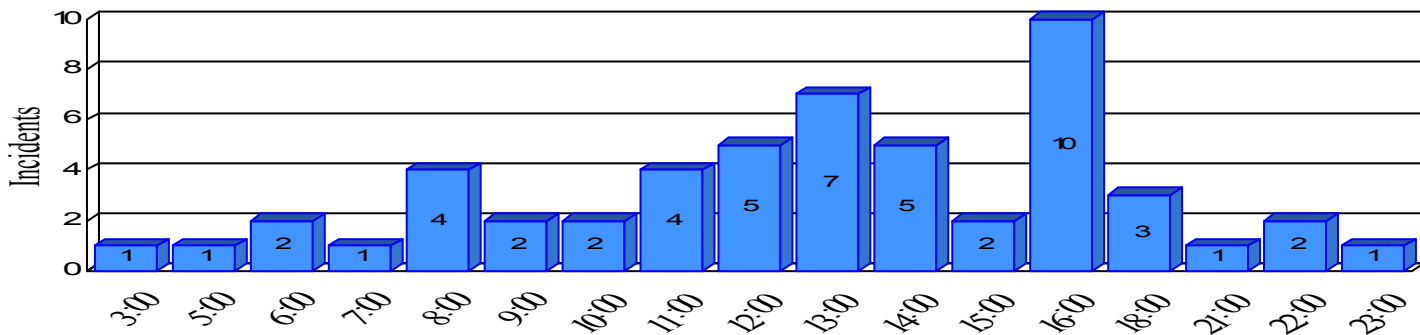

Incidents by Hour