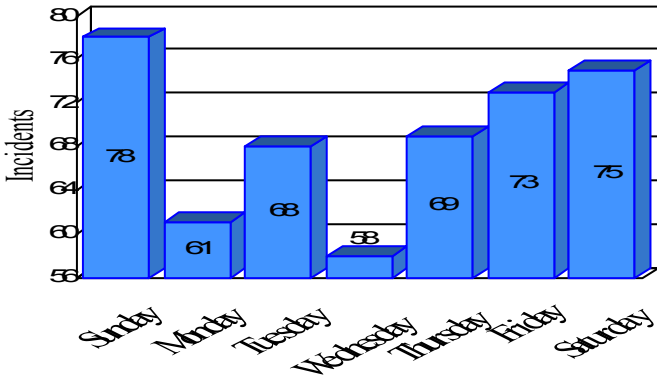

# Station Incident Summary

Station 40

01/01/2012 to 12/28/2012

SLU

Total Calls for this Report 482

Incidents by Day

Incidents by Day of the Week

Incidents by Month

Incidents by Hour

The source of this data is submitted by CAL FIRE through the Computer Aided Dispatch (CAD) system. The data is an estimate and may possibly change. Total statistics on this report are not final, and may not match any other fire statistics provided by CAL FIRE / San Luis Obispo County Fire.