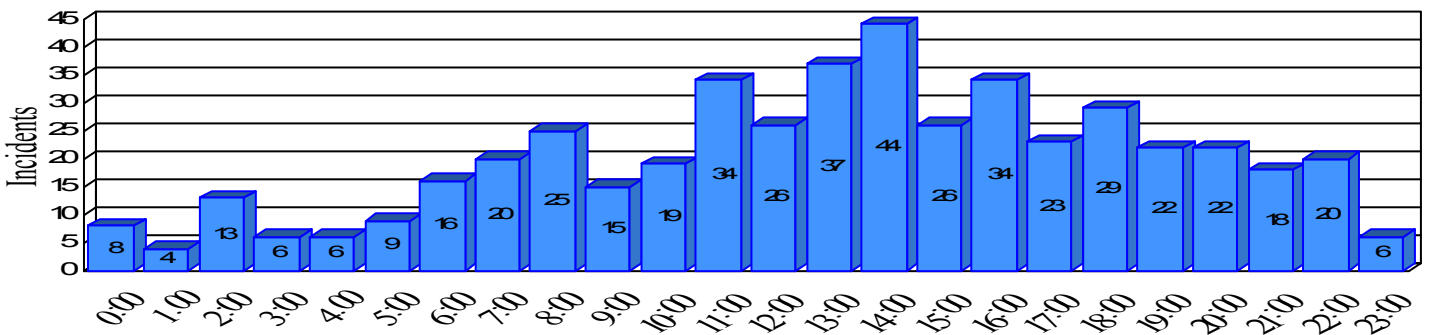

Incidents by Hour