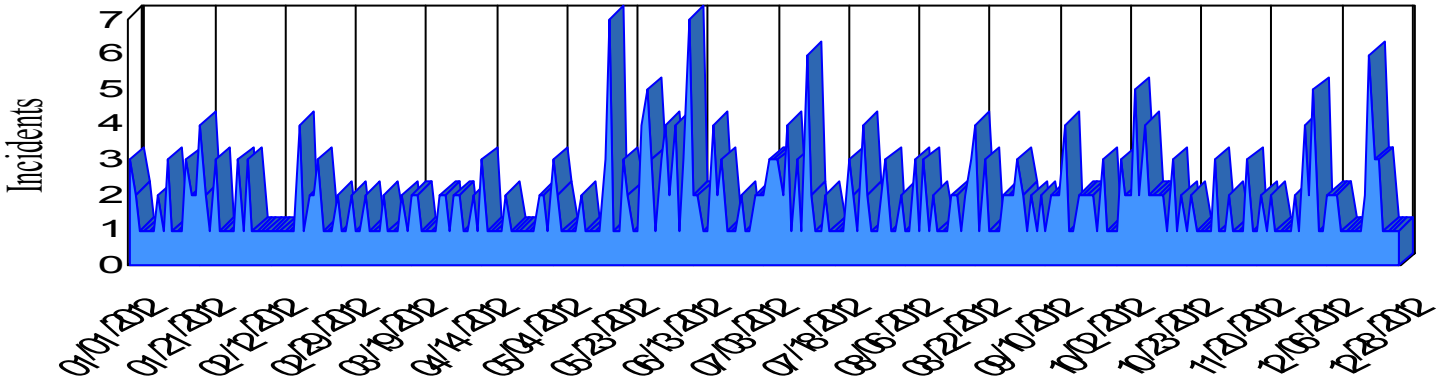

# Station Incident Summary

Station 40

01/01/2012 to 12/28/2012

SLU

Total Calls for this Report 482

Incidents by Day

Incidents by Day of the Week

Incidents by Month

Incidents by Hour

The source of this data is submitted by CAL FIRE through the Computer Aided Dispatch (CAD) system. The data is an estimate and may possibly change. Total statistics on this report are not final, and may not match any other fire statistics provided by CAL FIRE / San Luis Obispo County Fire.