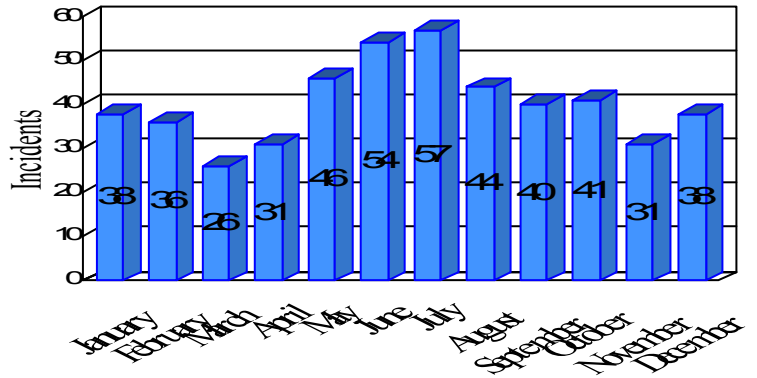

# Station Incident Summary

Station 40

01/01/2012 to 12/28/2012

SLU

Total Calls for this Report 482

Incidents by Day

Incidents by Day of the Week

Incidents by Month