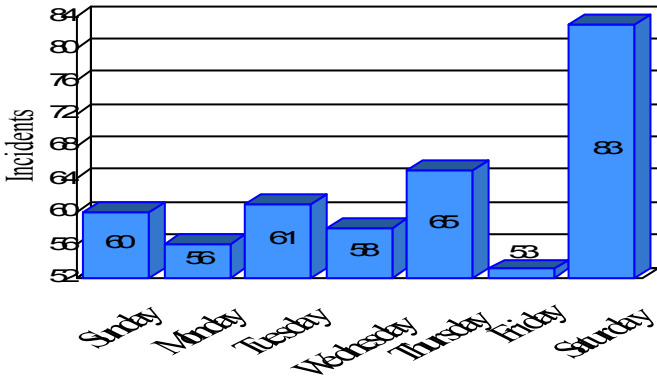

# Station Incident Summary

Station **36**

01/01/2012 to 12/29/2012

SLU

Total Calls for this Report 436

Incidents by Day

Incidents by Day of the Week

Incidents by Month