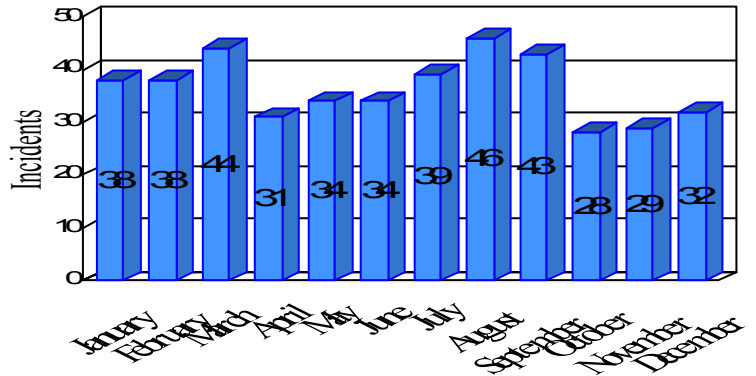

# Station Incident Summary

Station **36**

01/01/2012 to 12/29/2012

SLU

Total Calls for this Report 436

Incidents by Day

Incidents by Day of the Week

Incidents by Month