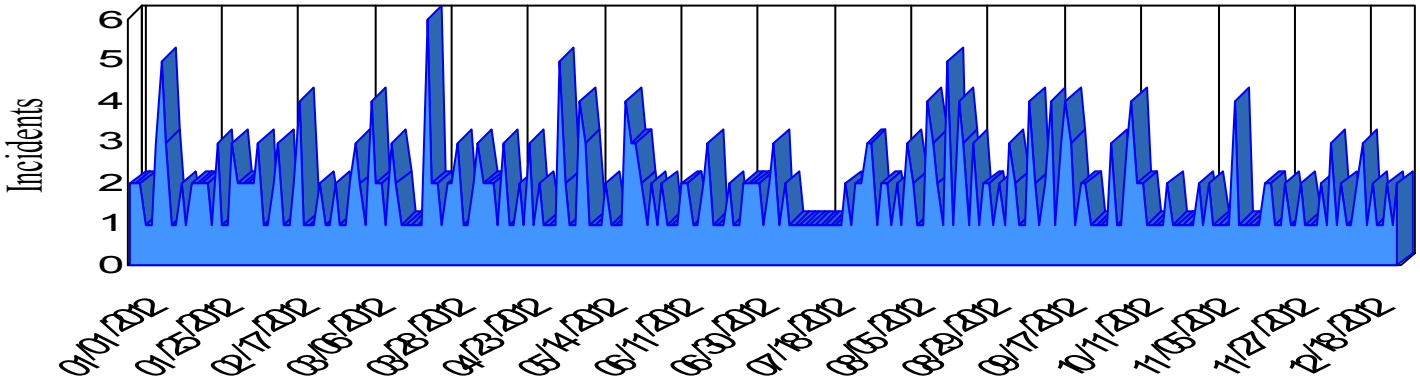

# Station Incident Summary

Station **36**

01/01/2012 to 12/29/2012

SLU

Total Calls for this Report 436

Incidents by Day

Incidents by Day of the Week

Incidents by Month