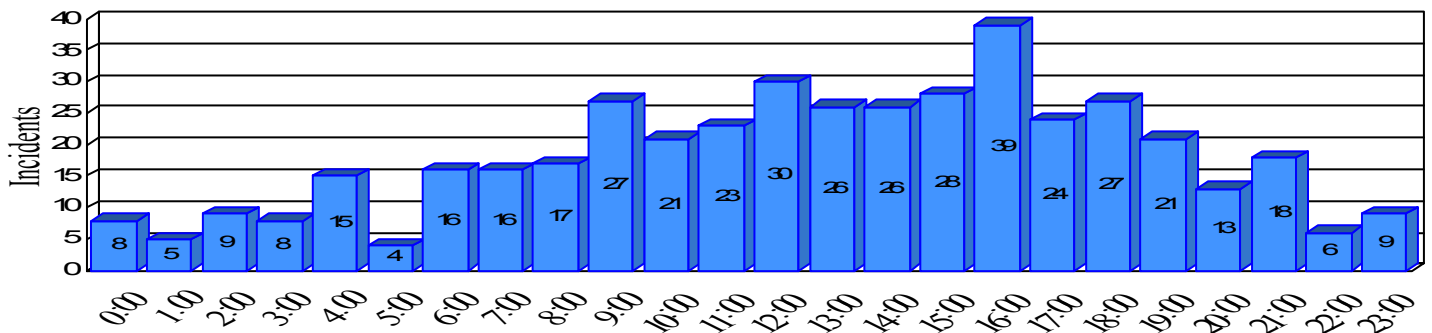

Incidents by Hour