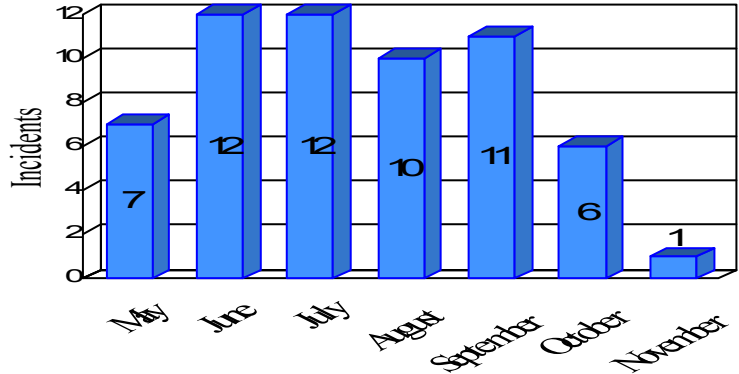

# Station Incident Summary

Station **35**

05/19/2012 to 11/03/2012

SLU

Total Calls for this Report 59

Incidents by Day

Incidents by Day of the Week

Incidents by Month