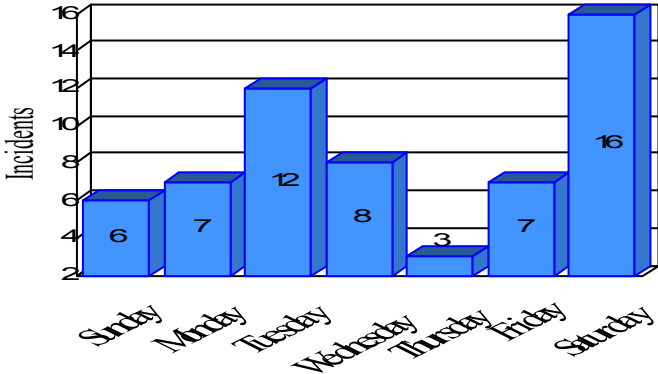

# Station Incident Summary

Station **35**

05/19/2012 to 11/03/2012

SLU

Total Calls for this Report 59

Incidents by Day

Incidents by Day of the Week

Incidents by Month

Incidents by Hour

The source of this data is submitted by CAL FIRE through the Computer Aided Dispatch (CAD) system. The data is an estimate and may possibly change. Total statistics on this report are not final, and may not match any other fire statistics provided by CAL FIRE / San Luis Obispo County Fire.