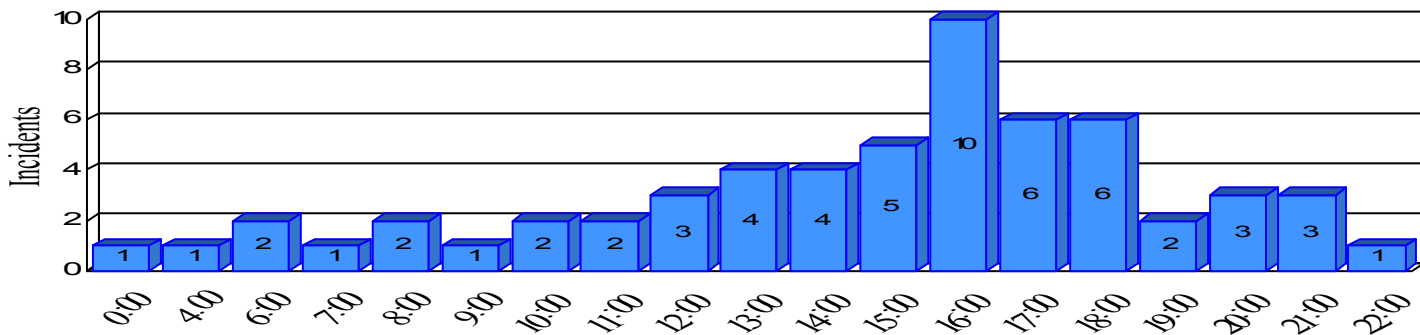

Incidents by Hour