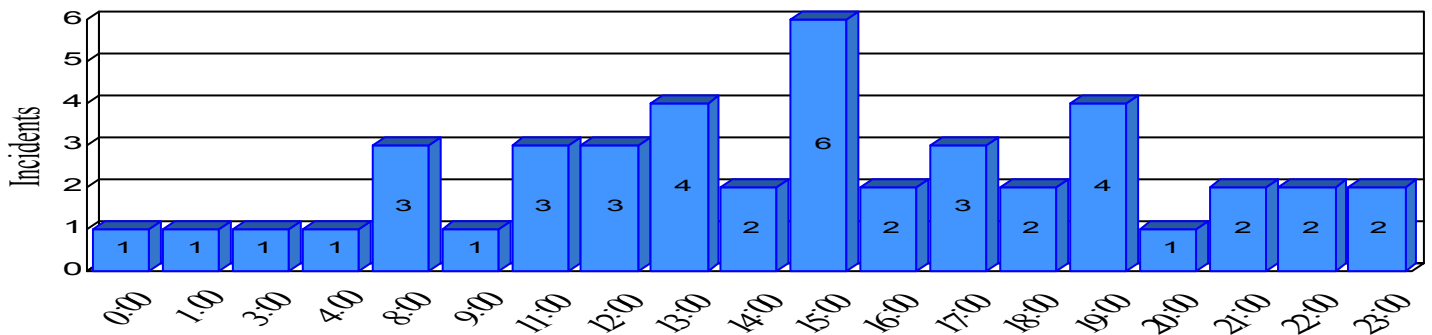

Incidents by Hour