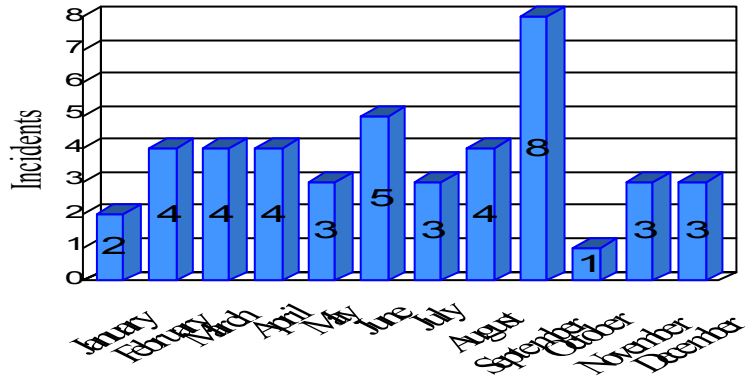

Station Incident Summary

Station **34**

01/07/2012 to 12/28/2012

SLU

Total Calls for this Report 44

Incidents by Day

Incidents by Day of the Week

Incidents by Month