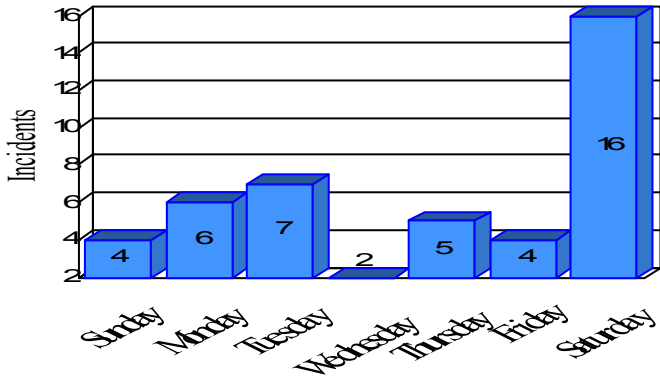

Station Incident Summary

Station **34**

01/07/2012 to 12/28/2012

SLU

Total Calls for this Report 44

Incidents by Day

Incidents by Day of the Week

Incidents by Month

Incidents by Hour

The source of this data is submitted by CAL FIRE through the Computer Aided Dispatch (CAD) system. The data is an estimate and may possibly change. Total statistics on this report are not final, and may not match any other fire statistics provided by CAL FIRE / San Luis Obispo County Fire.