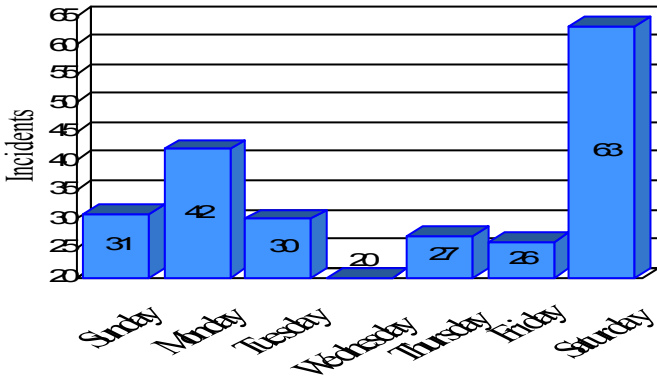

Station Incident Summary

Station **33**

01/01/2012 to 12/30/2012

SLU

Total Calls for this Report 239

Incidents by Day

Incidents by Day of the Week

Incidents by Month