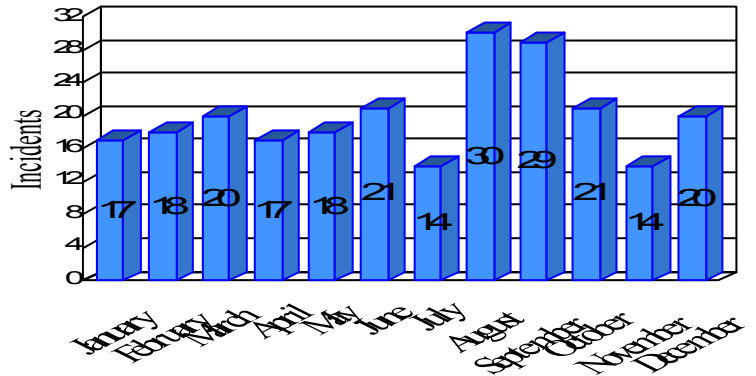

Station Incident Summary

Station **33**

01/01/2012 to 12/30/2012

SLU

Total Calls for this Report 239

Incidents by Day

Incidents by Day of the Week

Incidents by Month