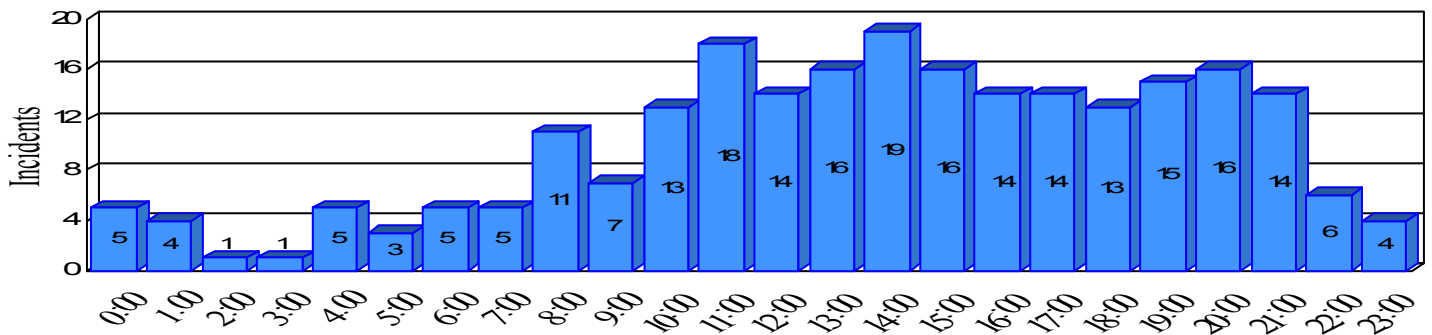

Incidents by Hour