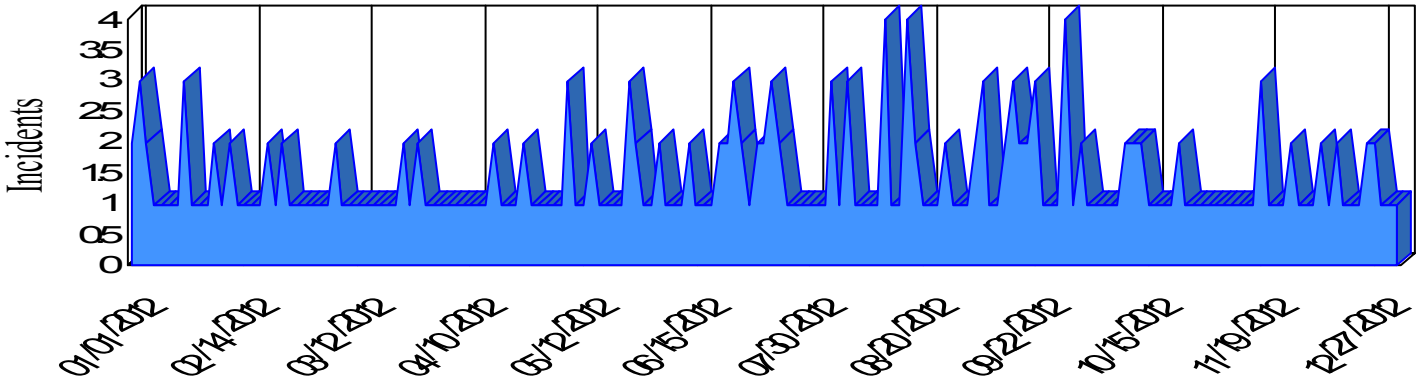

Station Incident Summary

Station **33**

01/01/2012 to 12/30/2012

SLU

Total Calls for this Report 239

Incidents by Day

Incidents by Day of the Week

Incidents by Month

Incidents by Hour

The source of this data is submitted by CAL FIRE through the Computer Aided Dispatch (CAD) system. The data is an estimate and may possibly change. Total statistics on this report are not final, and may not match any other fire statistics provided by CAL FIRE / San Luis Obispo County Fire.