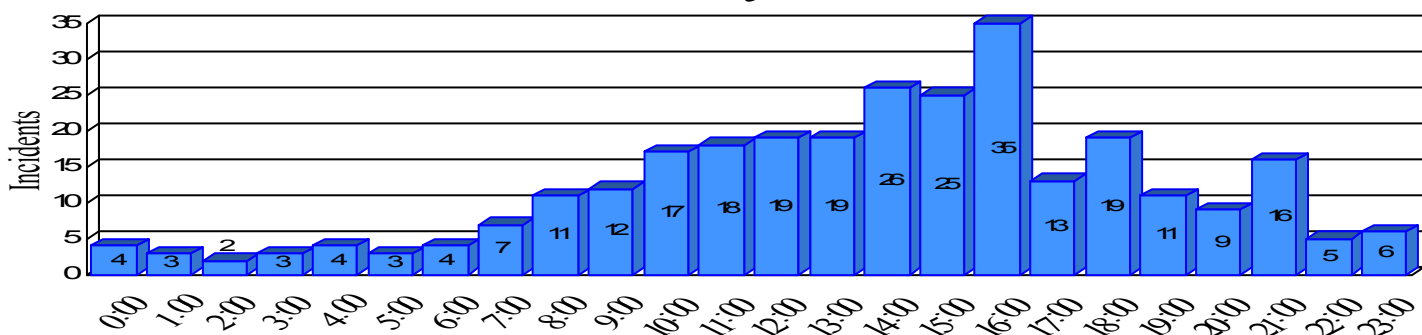

Incidents by Hour