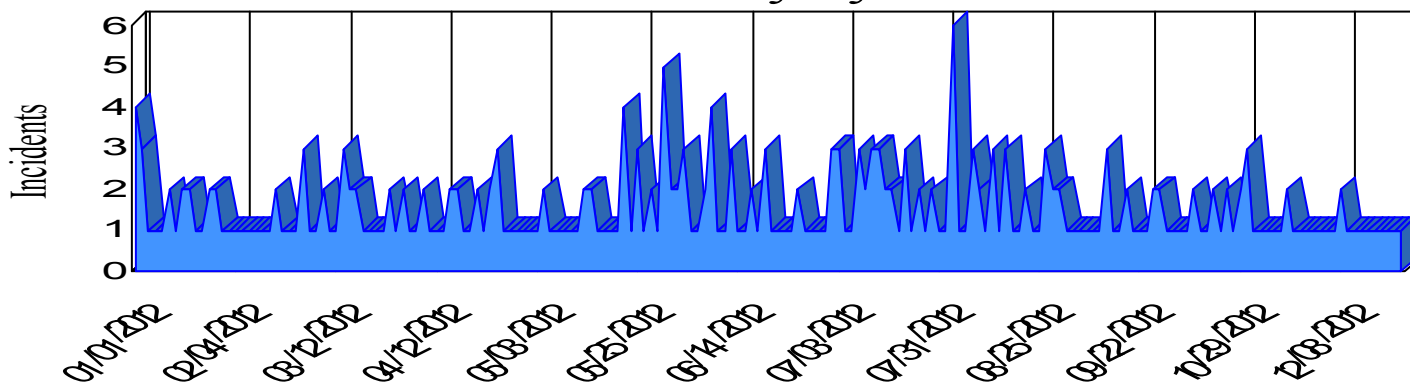

# Station Incident Summary

Station **31**

01/01/2012 to 12/28/2012

SLU

Total Calls for this Report 291

Incidents by Day

Incidents by Day of the Week

Incidents by Month

Incidents by Hour

The source of this data is submitted by CAL FIRE through the Computer Aided Dispatch (CAD) system. The data is an estimate and may possibly change. Total statistics on this report are not final, and may not match any other fire statistics provided by CAL FIRE / San Luis Obispo County Fire.