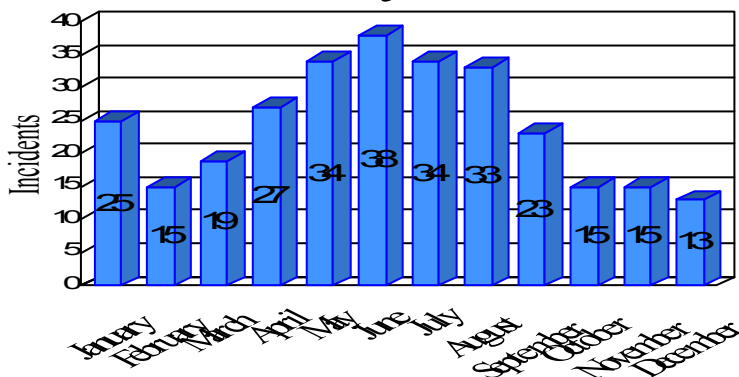

# Station Incident Summary

Station **31**

01/01/2012 to 12/28/2012

SLU

Total Calls for this Report 291

Incidents by Day

Incidents by Day of the Week

Incidents by Month