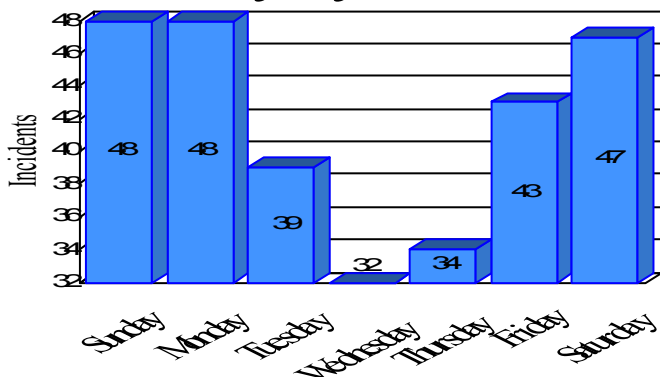

# Station Incident Summary

Station **31**

01/01/2012 to 12/28/2012

SLU

Total Calls for this Report 291

Incidents by Day

Incidents by Day of the Week

Incidents by Month