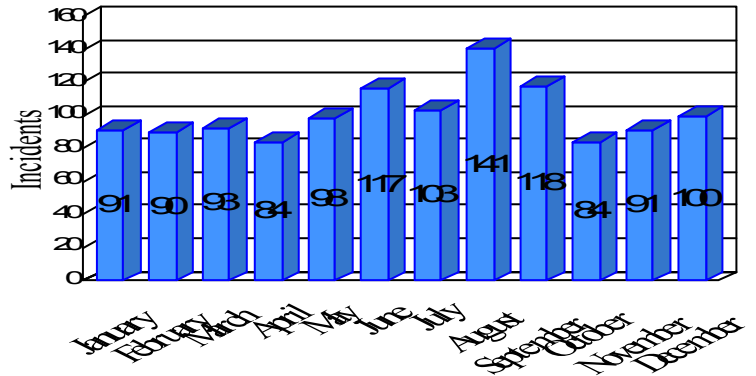

# Station Incident Summary

Station **30**

01/01/2012 to 12/31/2012

SLU

Total Calls for this Report 1,210

Incidents by Day

Incidents by Day of the Week

Incidents by Month