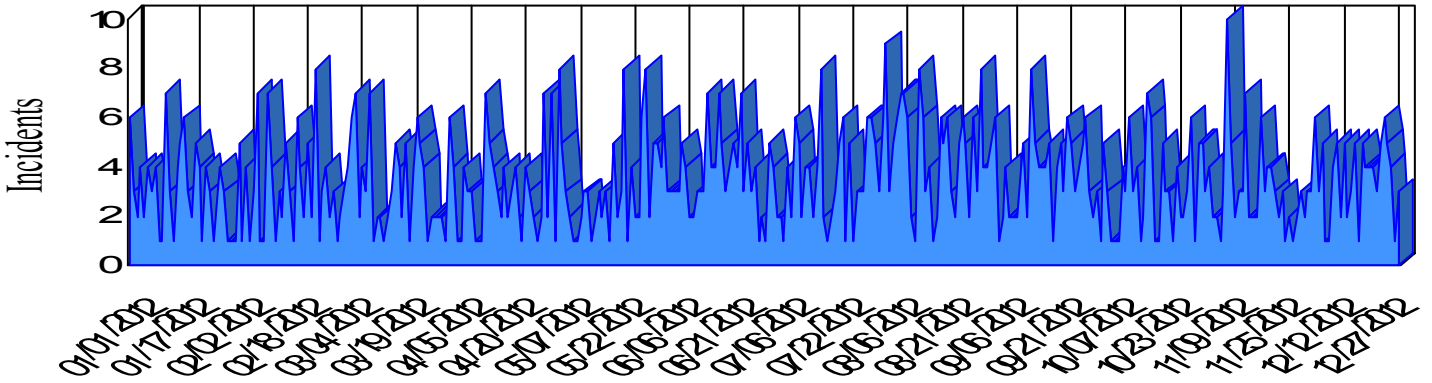

# Station Incident Summary

Station **30**

01/01/2012 to 12/31/2012

SLU

Total Calls for this Report 1,210

Incidents by Day

Incidents by Day of the Week

Incidents by Month

Incidents by Hour

The source of this data is submitted by CAL FIRE through the Computer Aided Dispatch (CAD) system. The data is an estimate and may possibly change. Total statistics on this report are not final, and may not match any other fire statistics provided by CAL FIRE / San Luis Obispo County Fire.