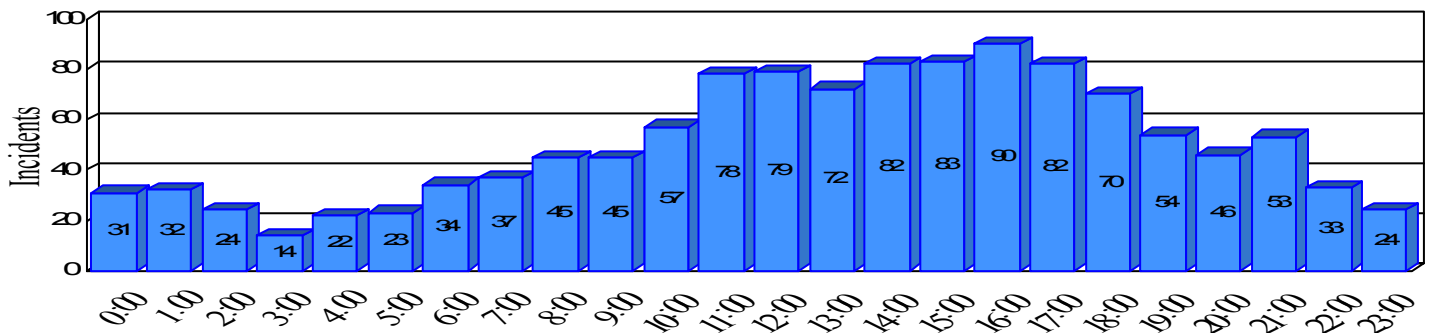

Incidents by Hour