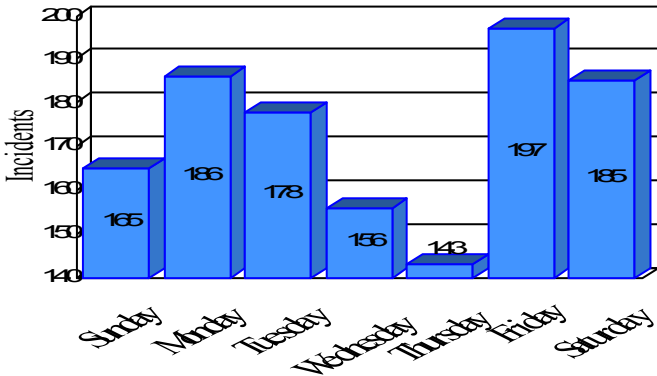

# Station Incident Summary

Station **30**

01/01/2012 to 12/31/2012

SLU

Total Calls for this Report 1,210

Incidents by Day

Incidents by Day of the Week

Incidents by Month