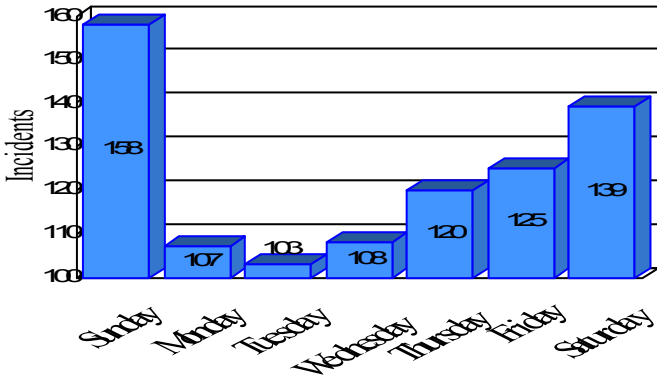

Station Incident Summary

Station **22**

01/01/2012 to 12/31/2012

SLU

Total Calls for this Report 860

Incidents by Day

Incidents by Day of the Week

Incidents by Month

Incidents by Hour

The source of this data is submitted by CAL FIRE through the Computer Aided Dispatch (CAD) system. The data is an estimate and may possibly change. Total statistics on this report are not final, and may not match any other fire statistics provided by CAL FIRE / San Luis Obispo County Fire.