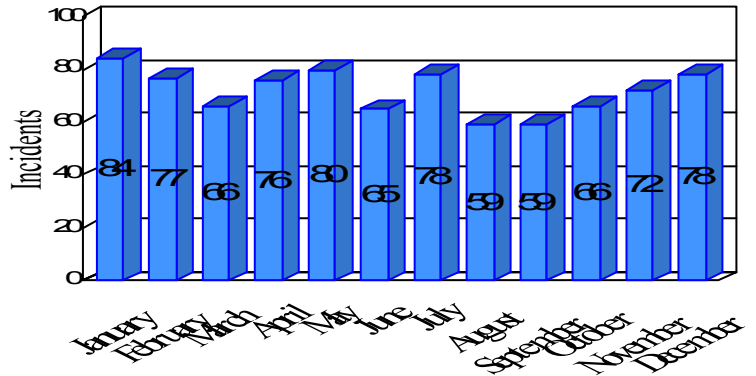

Station Incident Summary

Station **22**

01/01/2012 to 12/31/2012

SLU

Total Calls for this Report 860

Incidents by Day

Incidents by Day of the Week

Incidents by Month