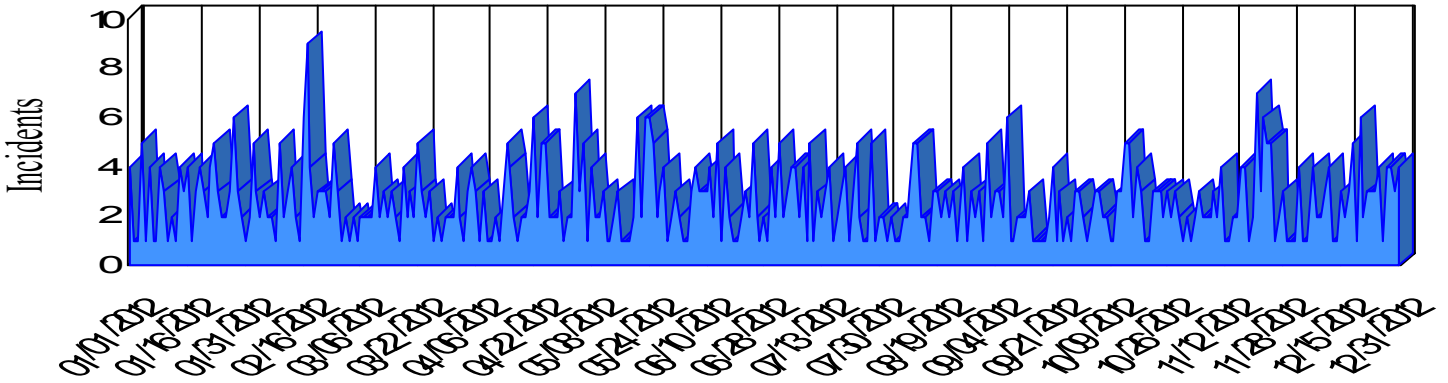

Station Incident Summary

Station **22**

01/01/2012 to 12/31/2012

SLU

Total Calls for this Report 860

Incidents by Day

Incidents by Day of the Week

Incidents by Month

Incidents by Hour

The source of this data is submitted by CAL FIRE through the Computer Aided Dispatch (CAD) system. The data is an estimate and may possibly change. Total statistics on this report are not final, and may not match any other fire statistics provided by CAL FIRE / San Luis Obispo County Fire.