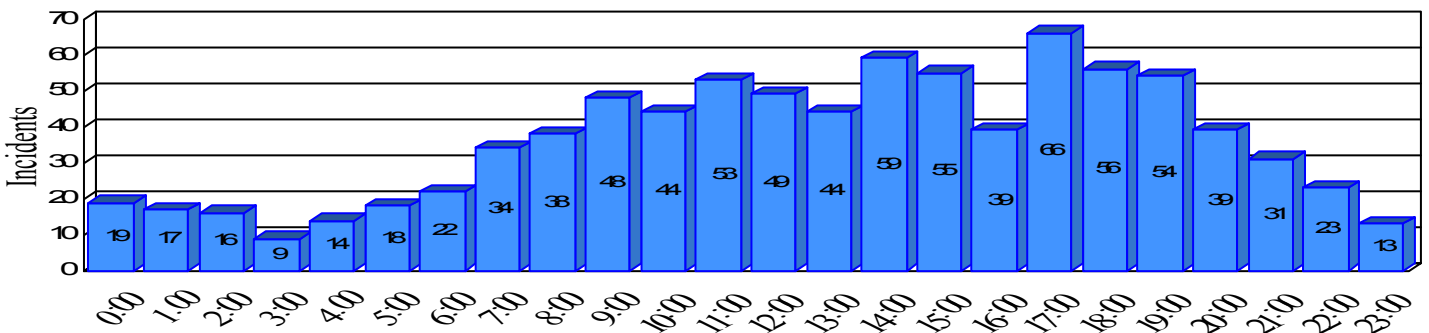

Incidents by Hour