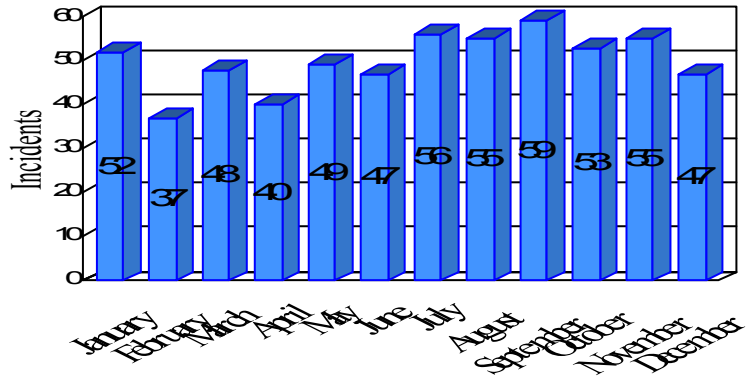

Station Incident Summary

Station **21**

01/01/2012 to 12/31/2012

SLU

Total Calls for this Report 598

Incidents by Day

Incidents by Day of the Week

Incidents by Month