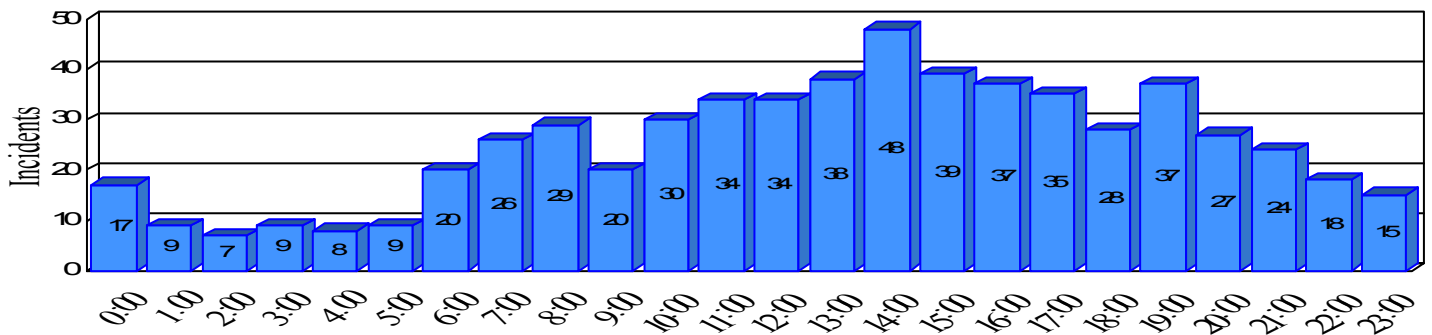

Incidents by Hour