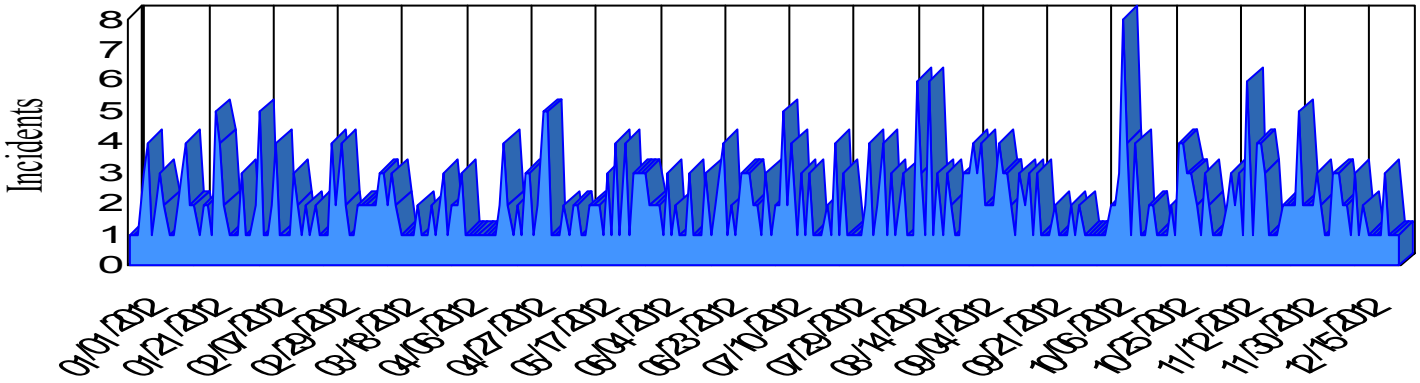

Station Incident Summary

Station **21**

01/01/2012 to 12/31/2012

SLU

Total Calls for this Report 598

Incidents by Day

Incidents by Day of the Week

Incidents by Month

Incidents by Hour

The source of this data is submitted by CAL FIRE through the Computer Aided Dispatch (CAD) system. The data is an estimate and may possibly change. Total statistics on this report are not final, and may not match any other fire statistics provided by CAL FIRE / San Luis Obispo County Fire.