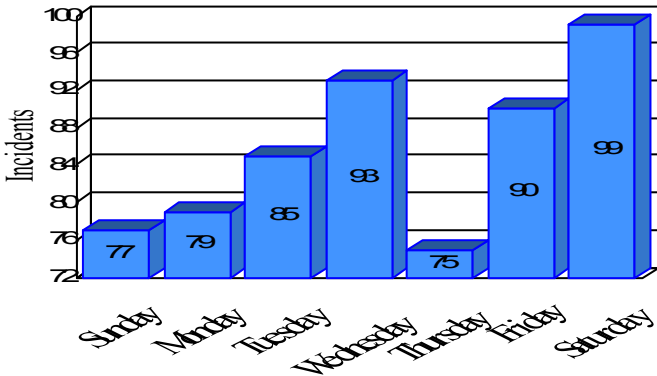

Station Incident Summary

Station **21**

01/01/2012 to 12/31/2012

SLU

Total Calls for this Report 598

Incidents by Day

Incidents by Day of the Week

Incidents by Month