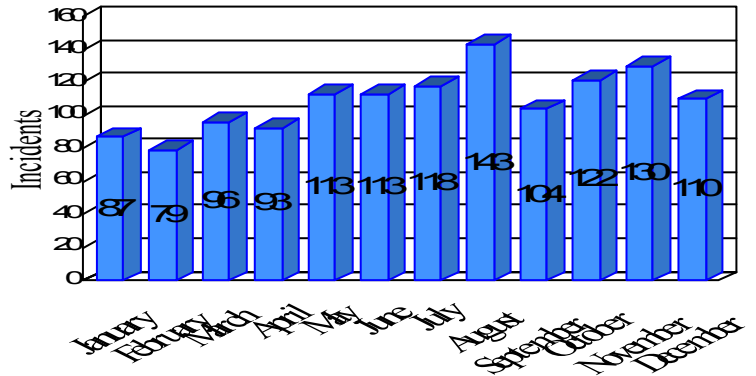

Station Incident Summary

Station **20**

01/01/2012 to 12/31/2012

SLU

Total Calls for this Report 1,308

Incidents by Day

Incidents by Day of the Week

Incidents by Month