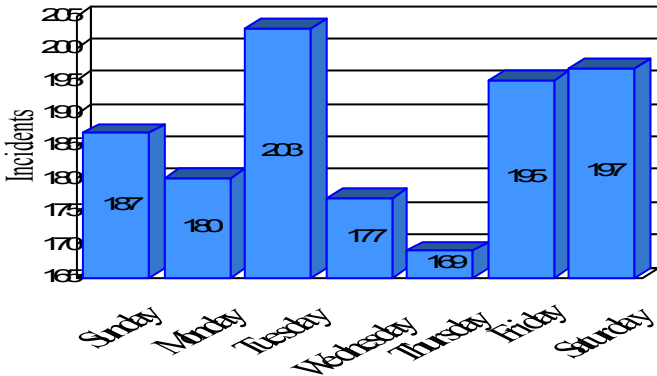

Station Incident Summary

Station **20**

01/01/2012 to 12/31/2012

SLU

Total Calls for this Report 1,308

Incidents by Day

Incidents by Day of the Week

Incidents by Month