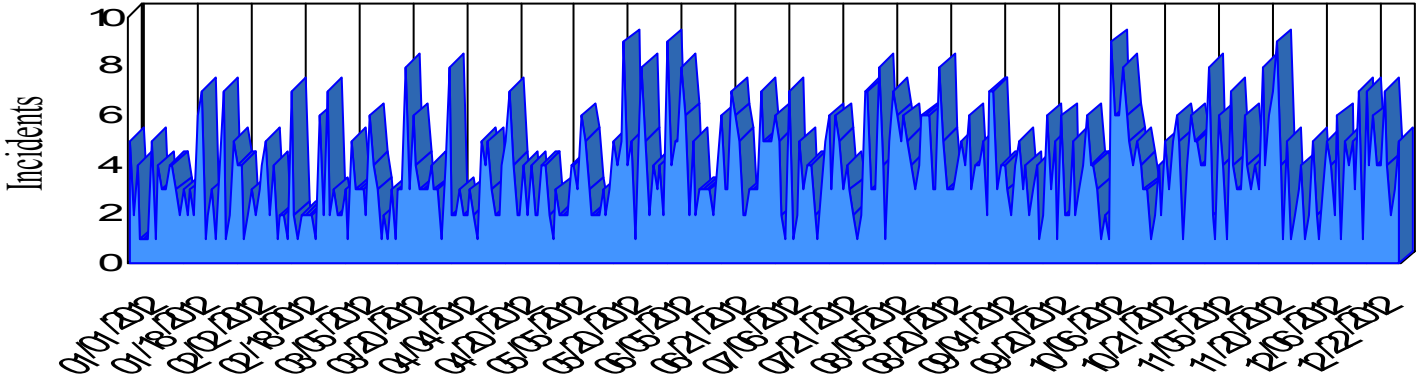

Station Incident Summary

Station **20**

01/01/2012 to 12/31/2012

SLU

Total Calls for this Report 1,308

Incidents by Day

Incidents by Day of the Week

Incidents by Month

Incidents by Hour

The source of this data is submitted by CAL FIRE through the Computer Aided Dispatch (CAD) system. The data is an estimate and may possibly change. Total statistics on this report are not final, and may not match any other fire statistics provided by CAL FIRE / San Luis Obispo County Fire.