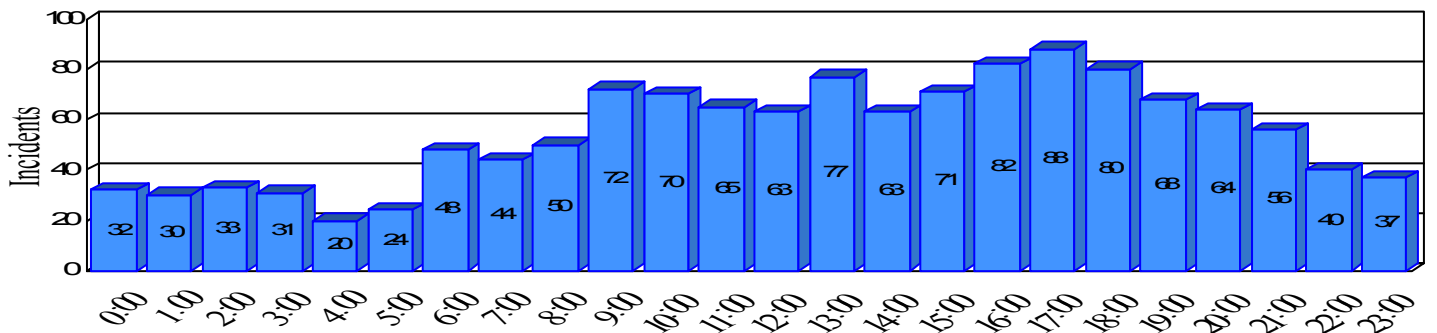

Incidents by Hour