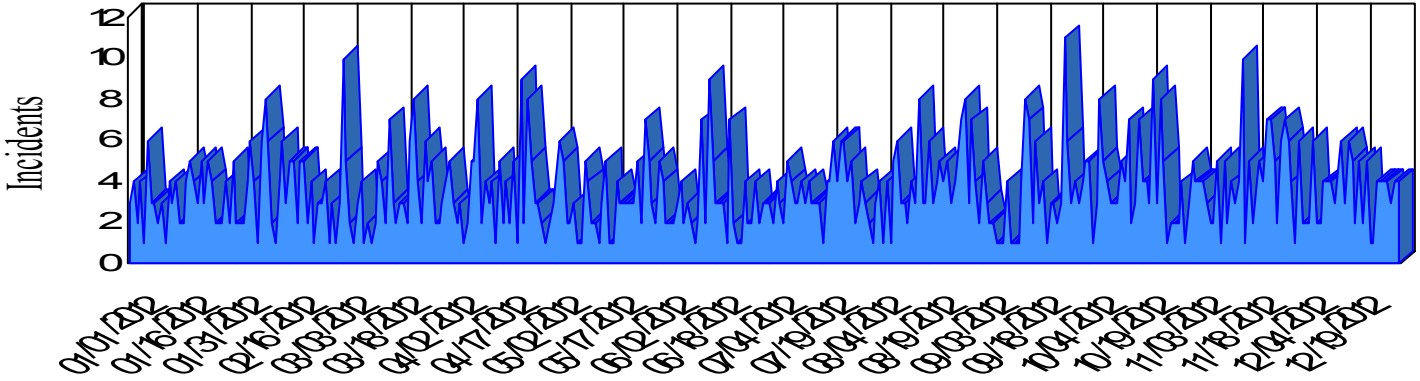

Station Incident Summary

Station **15**

01/01/2012 to 12/31/2012

SLU

Total Calls for this Report 1,275

Incidents by Day

Incidents by Day of the Week

Incidents by Month

Incidents by Hour

The source of this data is submitted by CAL FIRE through the Computer Aided Dispatch (CAD) system. The data is an estimate and may possibly change. Total statistics on this report are not final, and may not match any other fire statistics provided by CAL FIRE / San Luis Obispo County Fire.