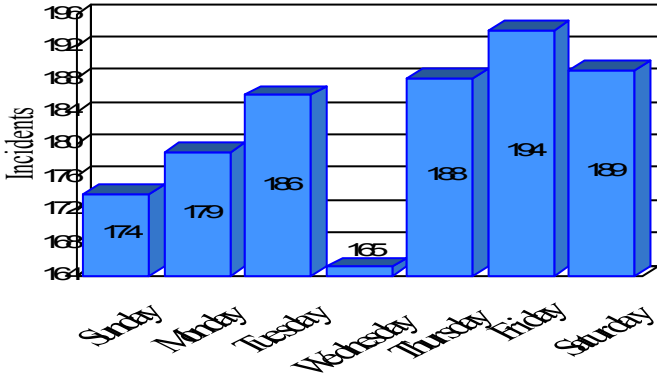

Station Incident Summary

Station **15**

01/01/2012 to 12/31/2012

SLU

Total Calls for this Report 1,275

Incidents by Day

Incidents by Day of the Week

Incidents by Month