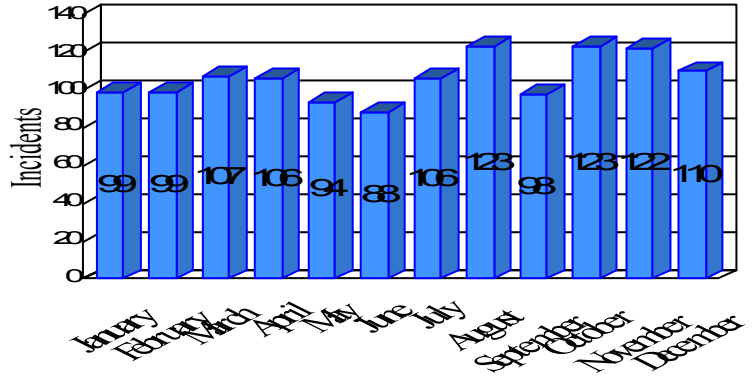

Station Incident Summary

Station **15**

01/01/2012 to 12/31/2012

SLU

Total Calls for this Report 1,275

Incidents by Day

Incidents by Day of the Week

Incidents by Month