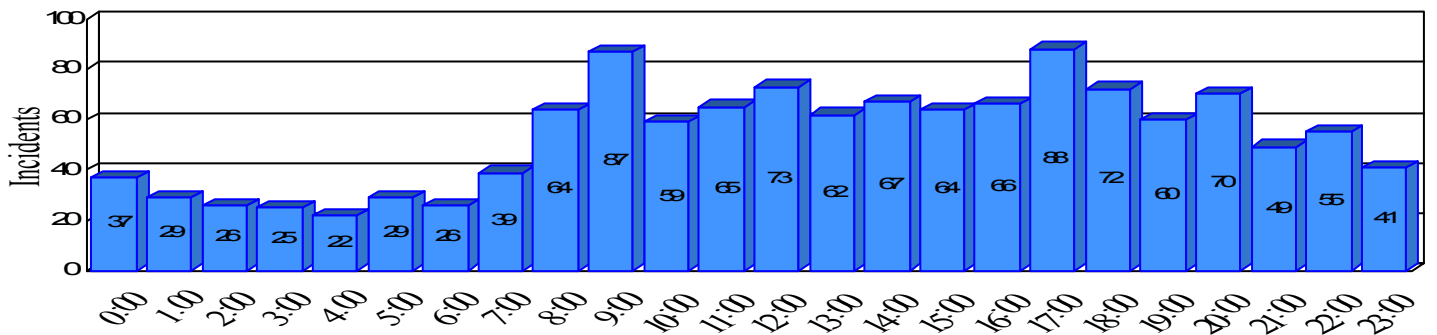

Incidents by Hour