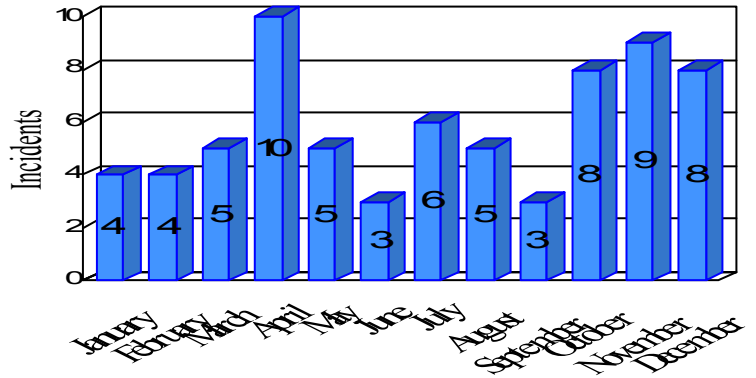

Station Incident Summary

Station **14**

01/14/2012 to 12/31/2012

SLU

Total Calls for this Report 70

Incidents by Day

Incidents by Day of the Week

Incidents by Month