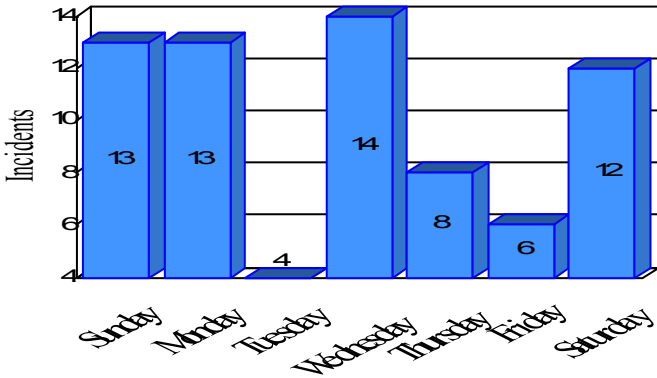

Station Incident Summary

Station **14**

01/14/2012 to 12/31/2012

SLU

Total Calls for this Report 70

Incidents by Day

Incidents by Day of the Week

Incidents by Month