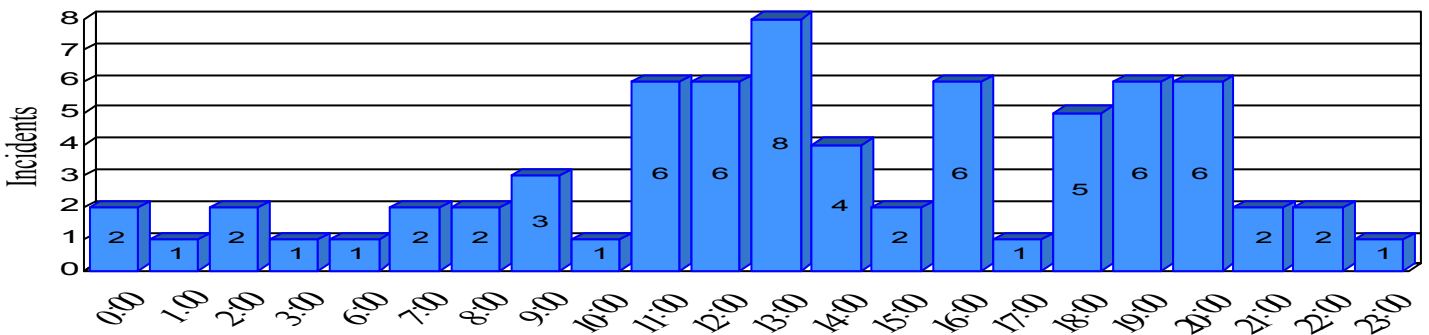

Incidents by Hour