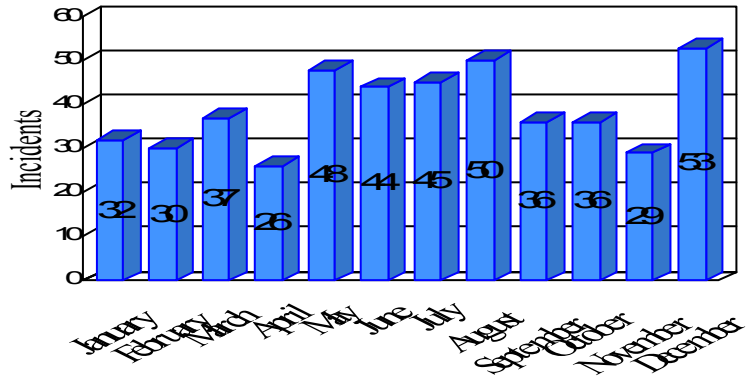

# Station Incident Summary

Station **12**

01/01/2012 to 12/31/2012

SLU

Total Calls for this Report 466

Incidents by Day

Incidents by Day of the Week

Incidents by Month