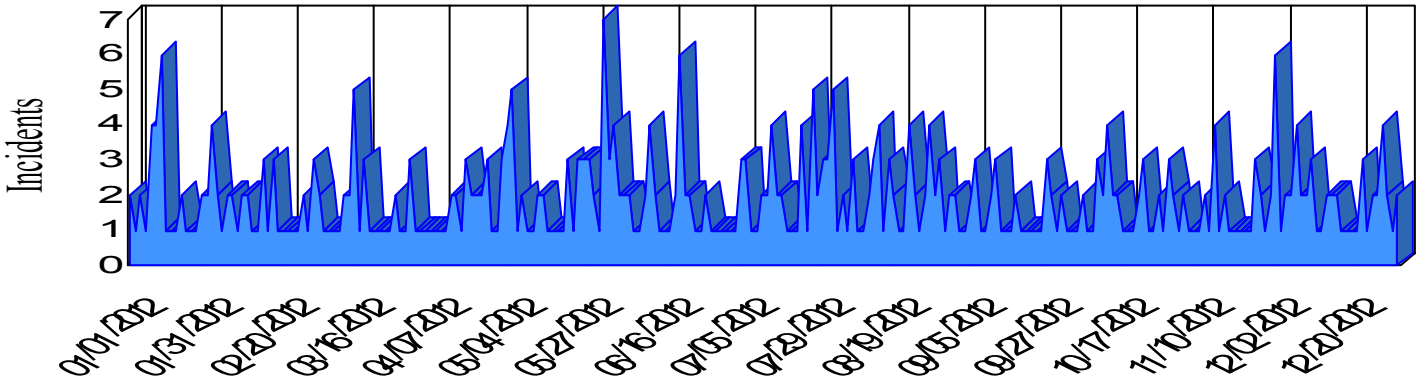

# Station Incident Summary

Station **12**

01/01/2012 to 12/31/2012

SLU

Total Calls for this Report 466

Incidents by Day

Incidents by Day of the Week

Incidents by Month

Incidents by Hour

The source of this data is submitted by CAL FIRE through the Computer Aided Dispatch (CAD) system. The data is an estimate and may possibly change. Total statistics on this report are not final, and may not match any other fire statistics provided by CAL FIRE / San Luis Obispo County Fire.