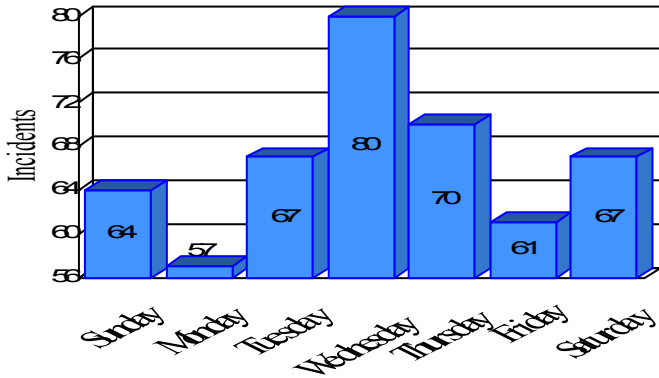

# Station Incident Summary

Station **12**

01/01/2012 to 12/31/2012

SLU

Total Calls for this Report 466

Incidents by Day

Incidents by Day of the Week

Incidents by Month