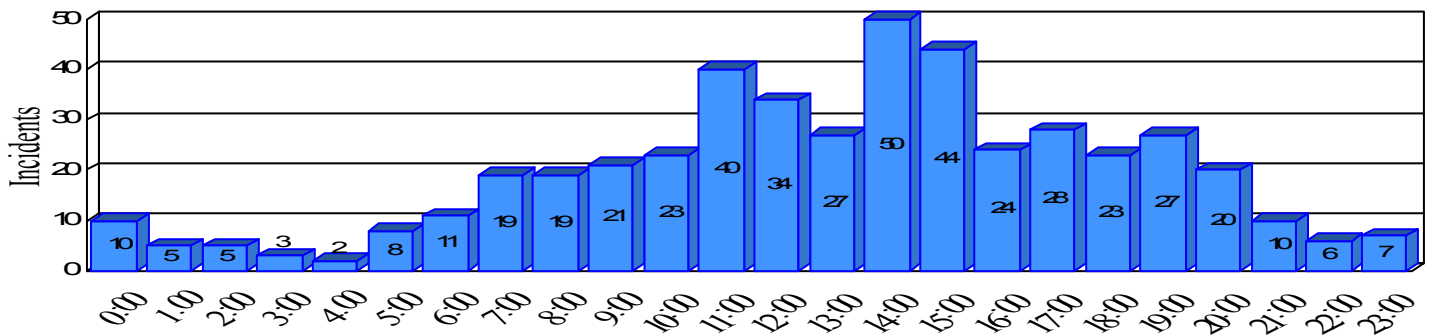

Incidents by Hour